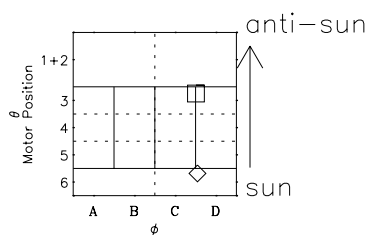

# Galileo EPD Real-Time Omni 97301

Software Version: RTLINE\_OMNI V 1.20  
Data Production: 06-03-00  
Plot Production: Sun Sep 16 06:57:22 2001

◇ = Jupiter look direction  
□ = Corotation look direction