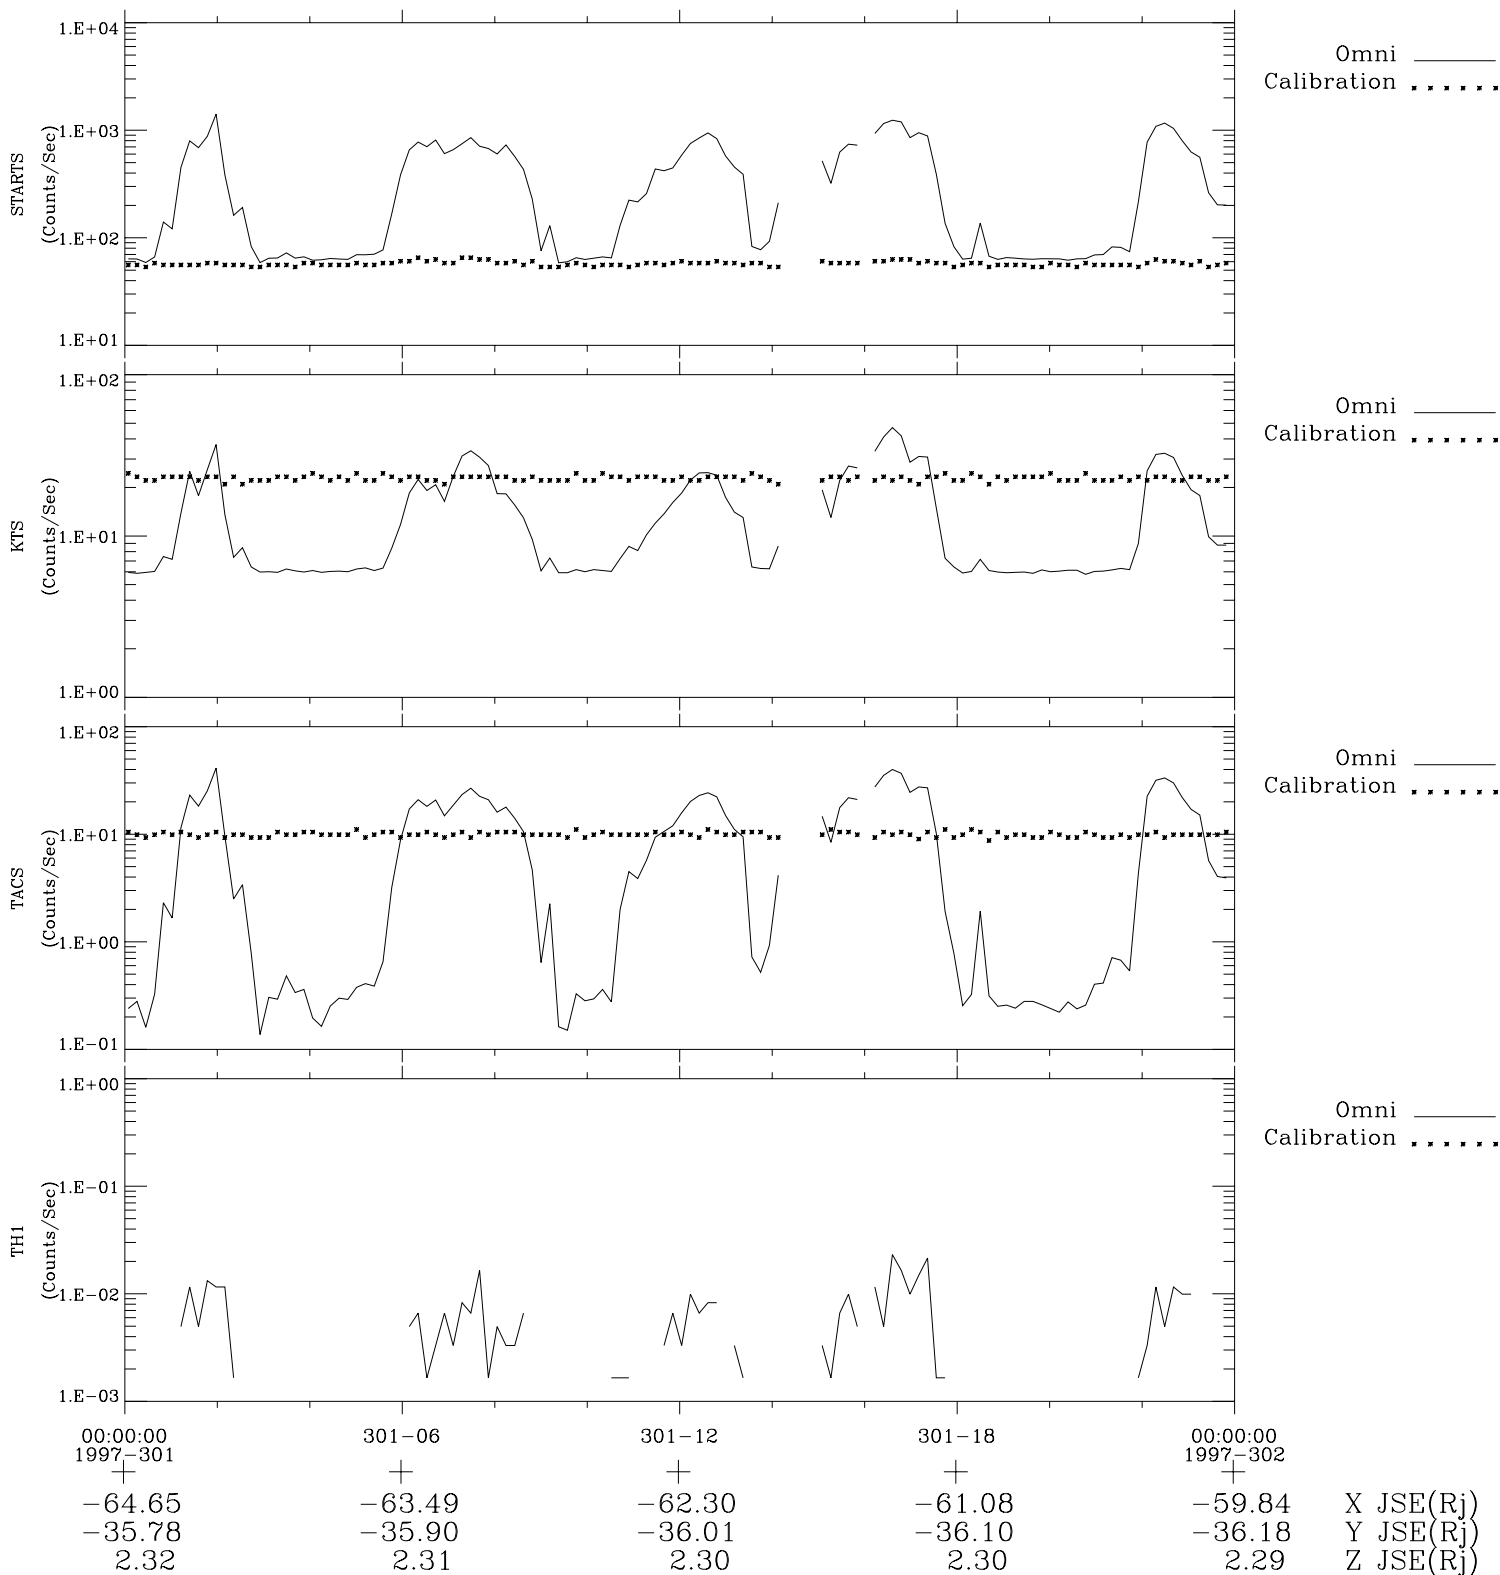

# Galileo EPD Real-Time Omni 97301

Software Version: RTLINE\_OMNI V 1.20  
Data Production: 06-03-00  
Plot Production: Sun Sep 16 06:57:22 2001

◇ = Jupiter look direction  
□ = Corotation look direction