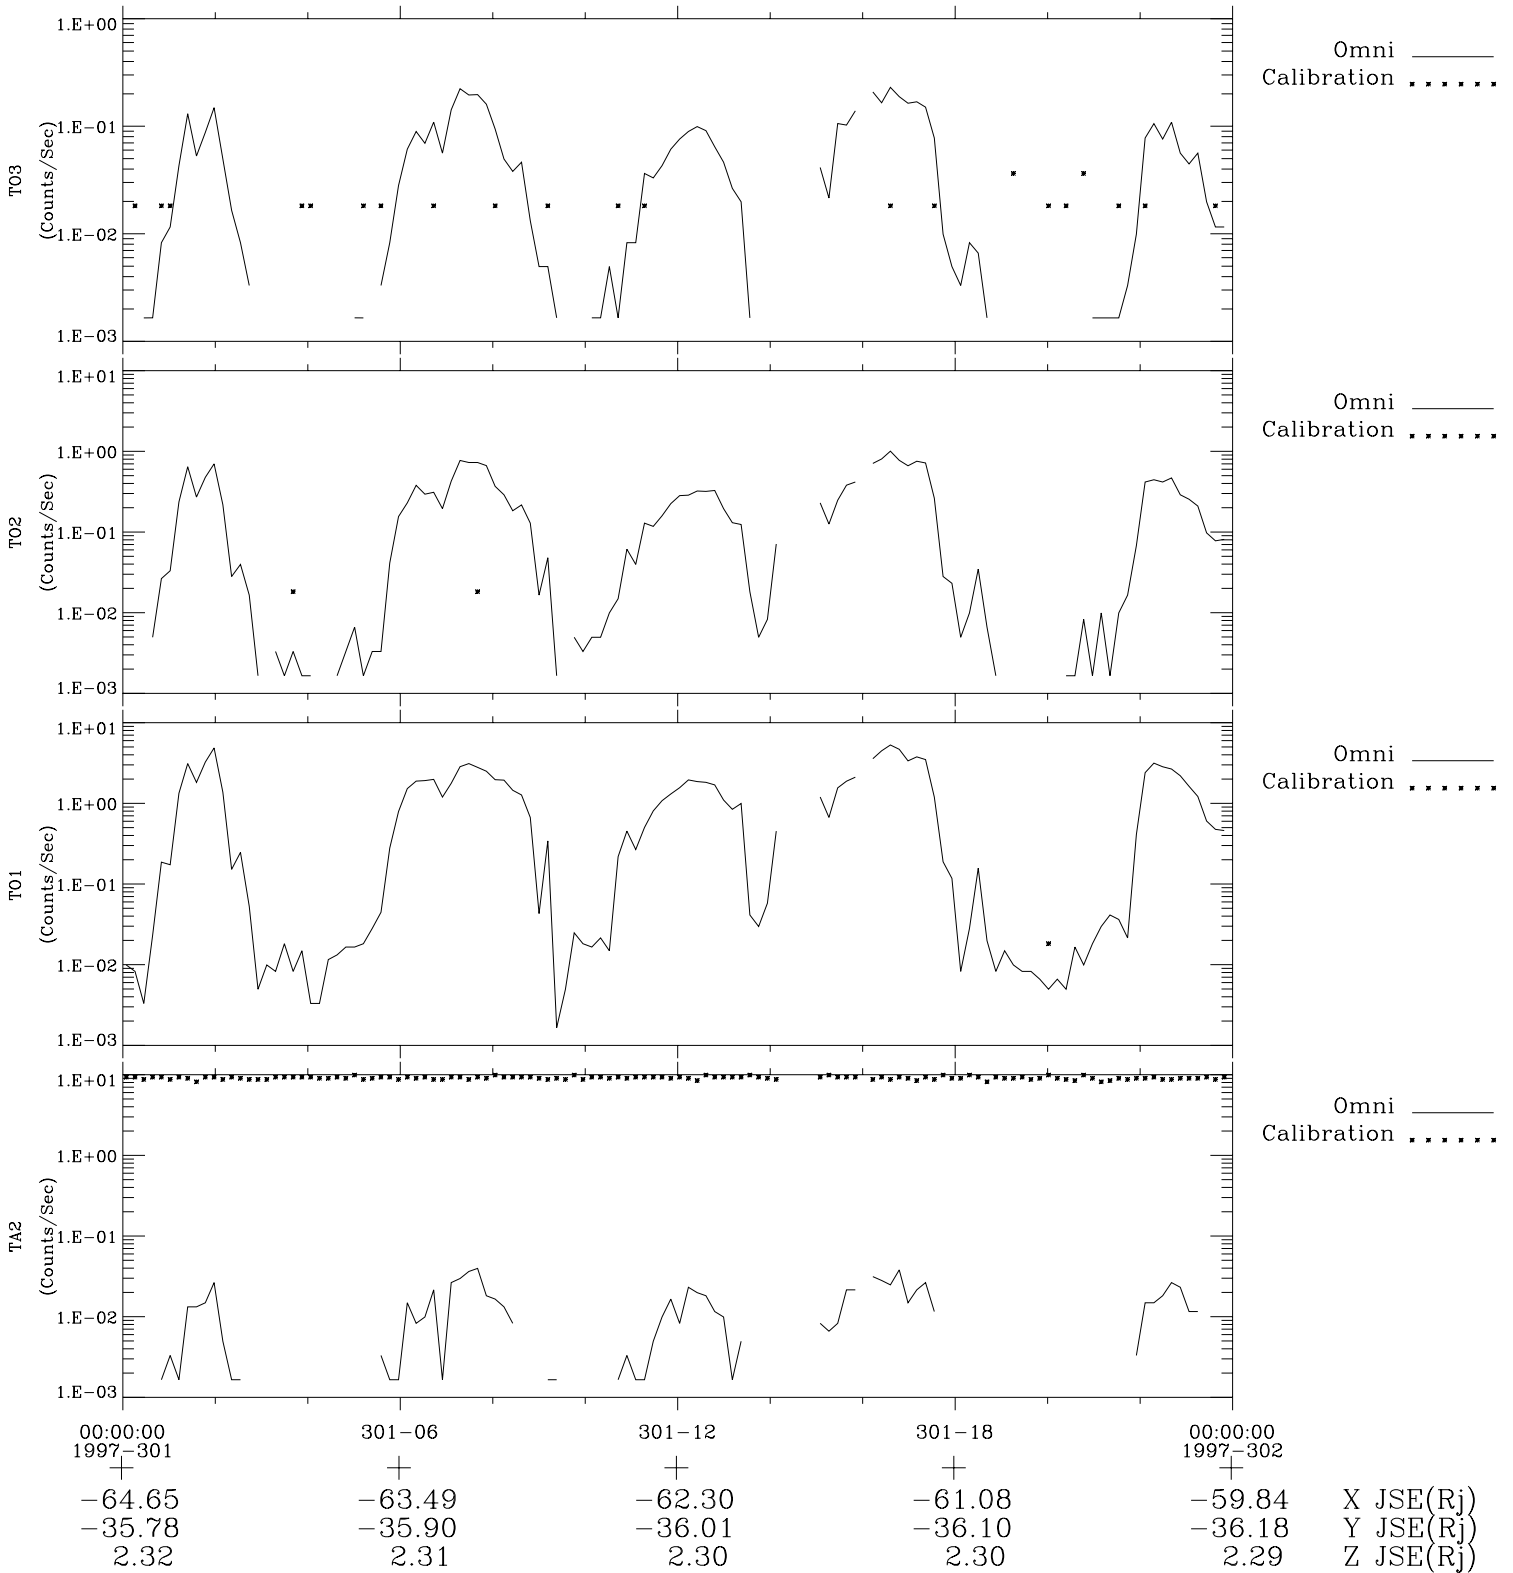

Galileo EPD Real-Time Omni 97301

Software Version: RTLINE_OMNI V 1.20
Data Production: 06-03-00
Plot Production: Sun Sep 16 06:57:21 2001

◇ = Jupiter look direction
□ = Corotation look direction