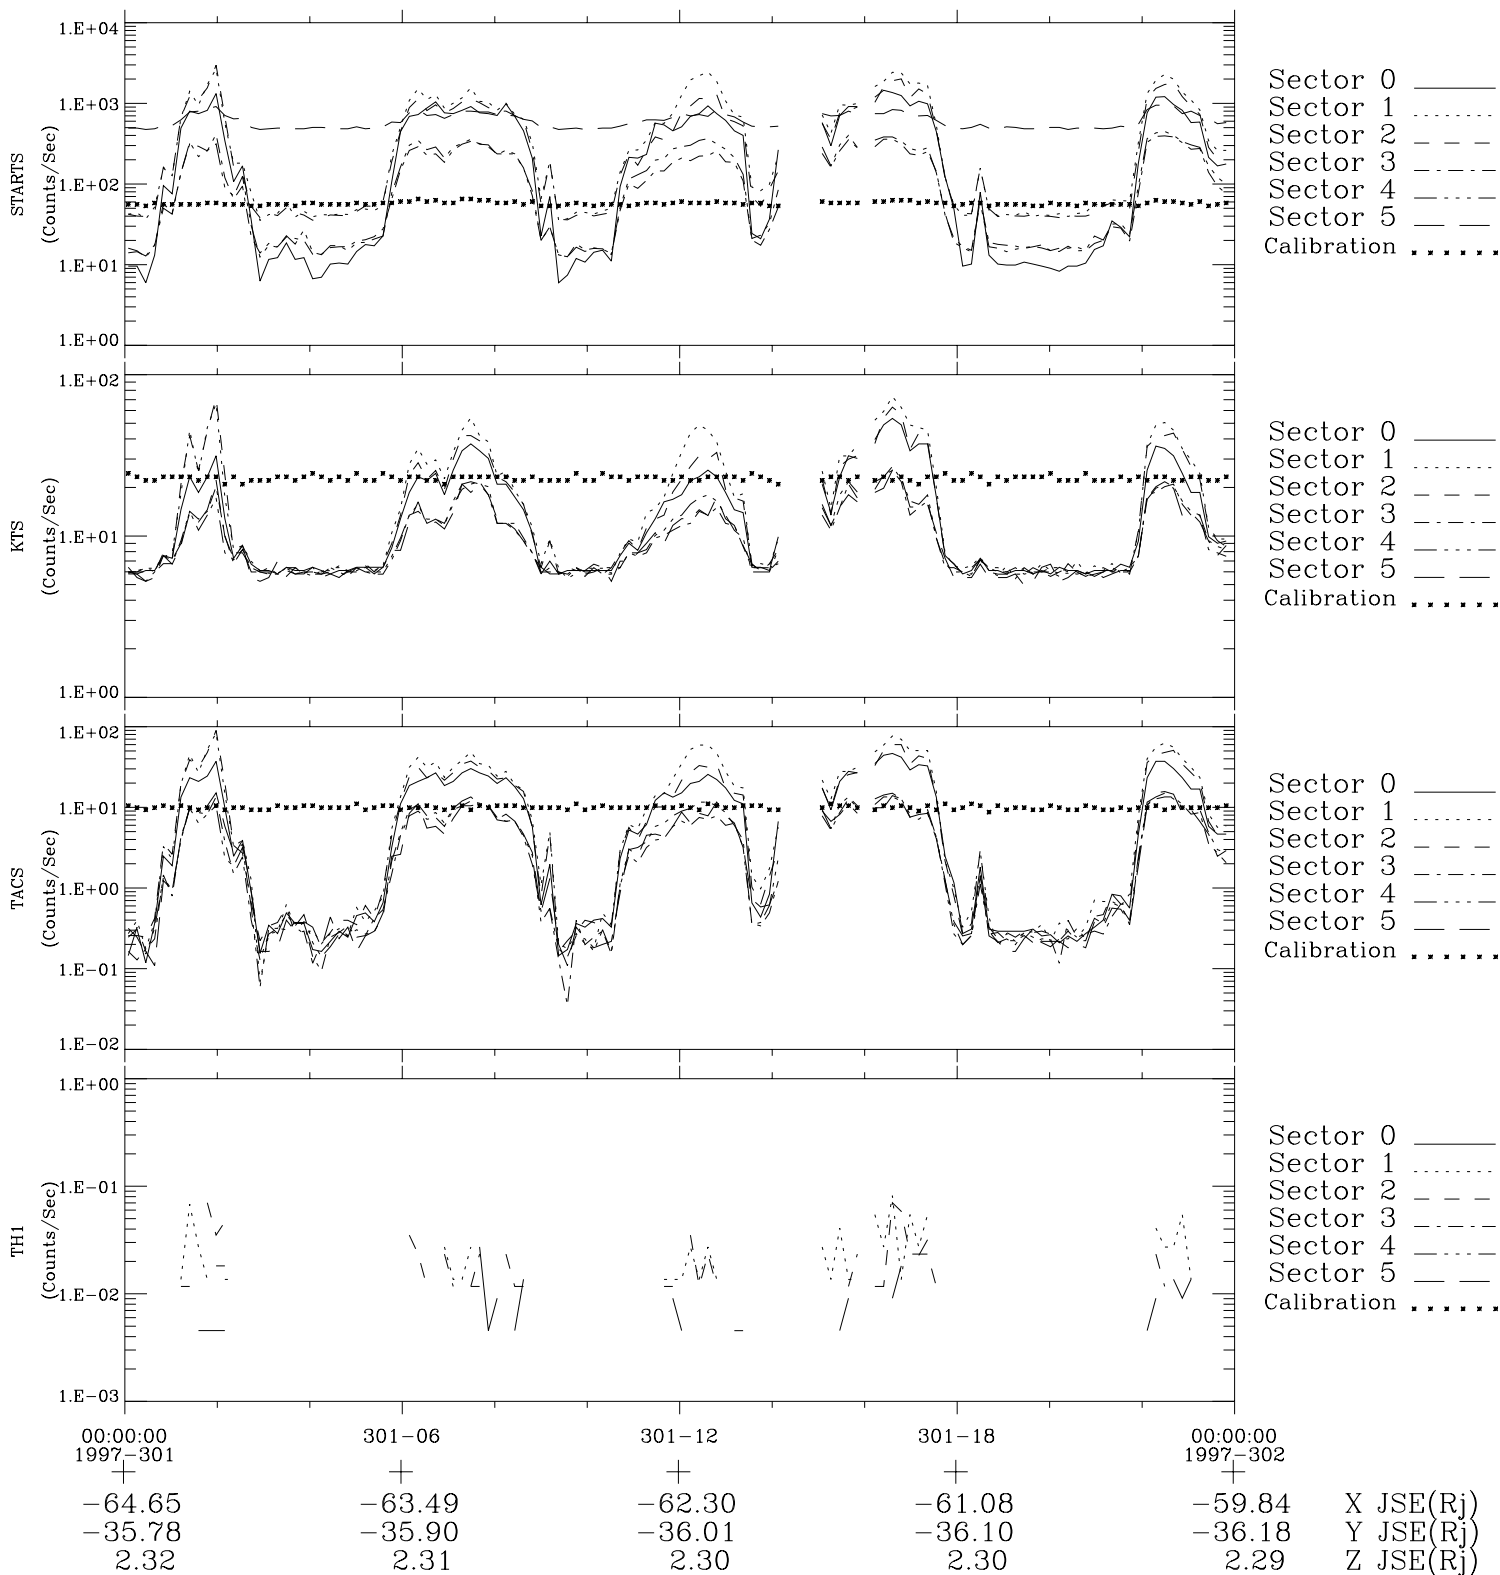

Galileo EPD Real-Time Six-Sector 97301

Software Version: RTLINE_R6 V 1.20
Data Production: 06-03-00
Plot Production: Sun Sep 16 06:57:30 2001

◇ = Jupiter look direction
□ = Corotation look direction