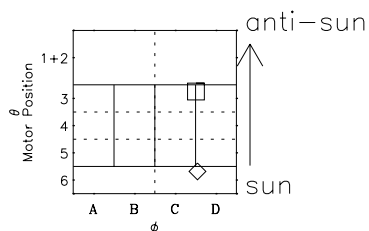

Galileo EPD Real-Time Six-Sector 97301

Software Version: RTLINE_R6 V 1.20
Data Production: 06-03-00
Plot Production: Sun Sep 16 06:57:30 2001

◇ = Jupiter look direction
□ = Corotation look direction