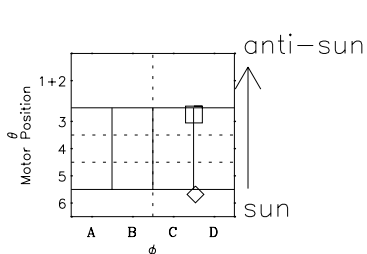

Galileo EPD Real-Time Six-Sector 97301

Software Version: RTLINE_R6 V 1.20
Data Production: 06-03-00
Plot Production: Sun Sep 16 06:57:29 2001

◇ = Jupiter look direction
□ = Corotation look direction