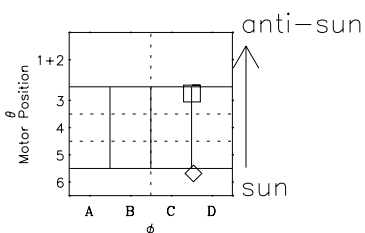

Galileo EPD Real-Time Six-Sector 97301

Software Version: RTLINE_R6 V 1.20
Data Production: 06-03-00
Plot Production: Sun Sep 16 06:57:28 2001

◇ = Jupiter look direction
□ = Corotation look direction