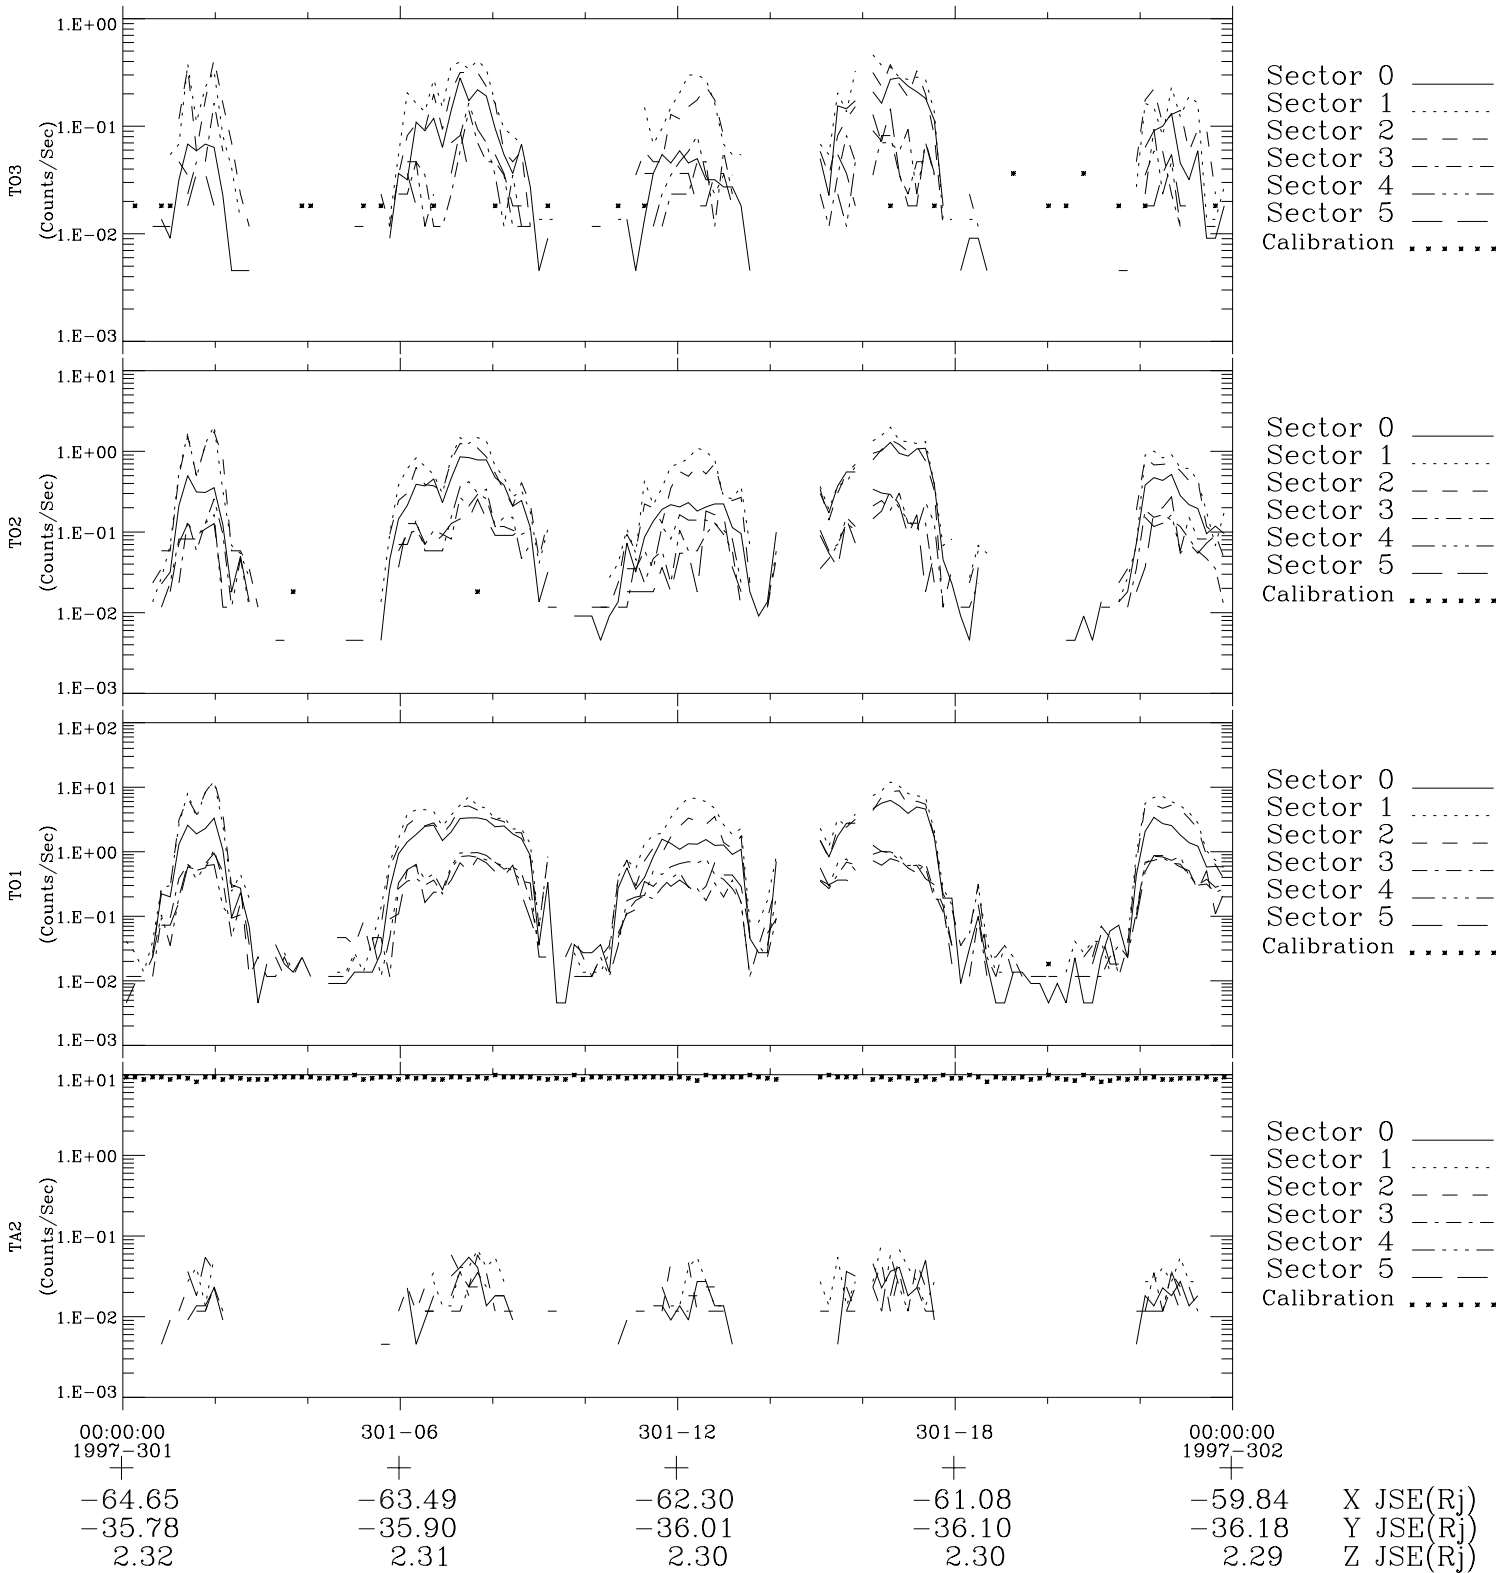

Galileo EPD Real-Time Six-Sector 97301

Software Version: RTLINE_R6 V 1.20
Data Production: 06-03-00
Plot Production: Sun Sep 16 06:57:28 2001

◇ = Jupiter look direction
□ = Corotation look direction