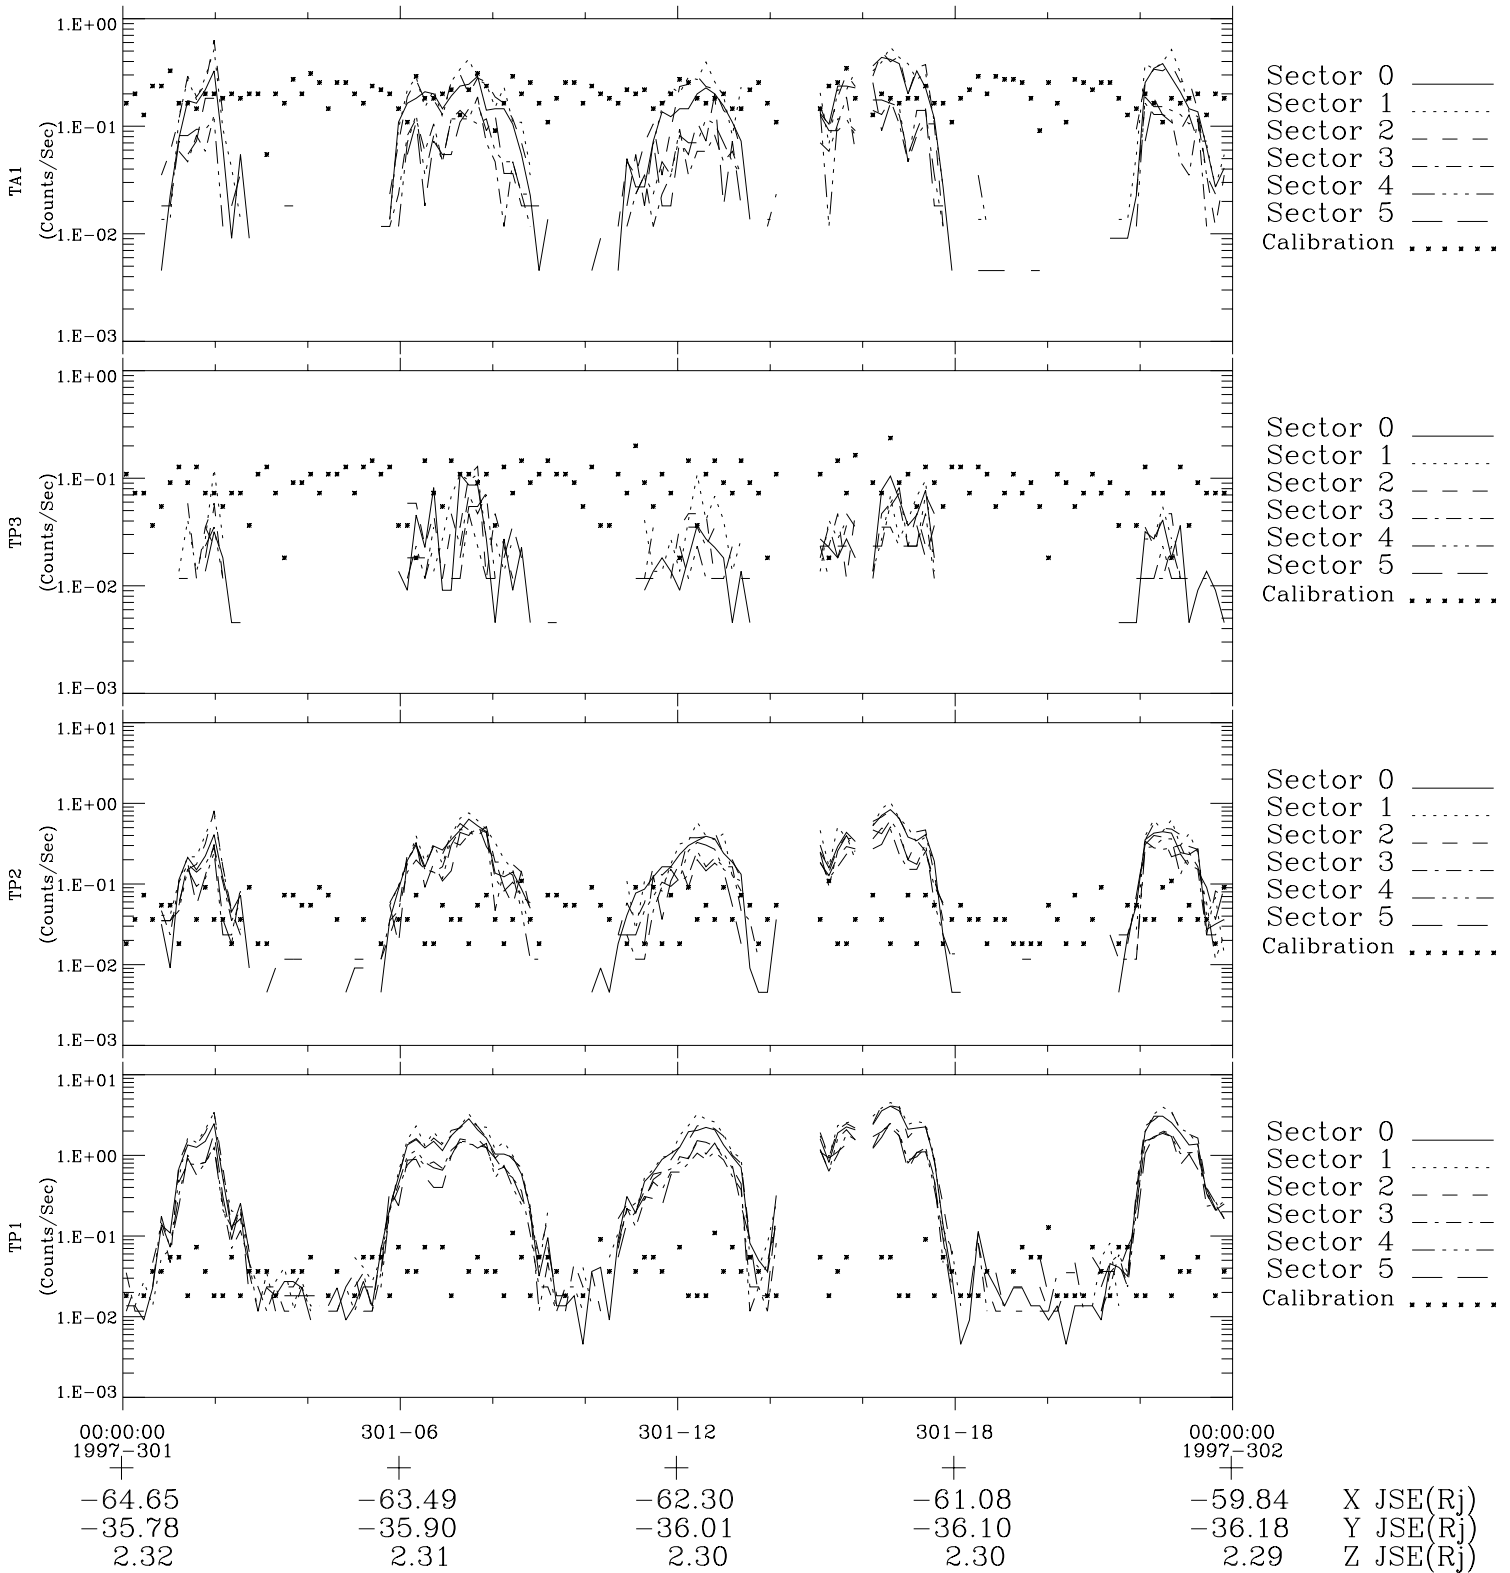

# Galileo EPD Real-Time Six-Sector 97301

Software Version: RTLINE\_R6 V 1.20  
Data Production: 06-03-00  
Plot Production: Sun Sep 16 06:57:28 2001

◇ = Jupiter look direction  
□ = Corotation look direction