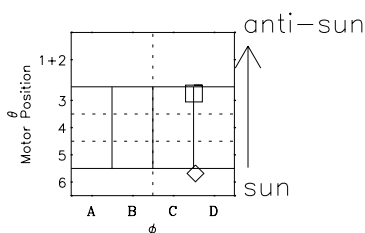

# Galileo EPD Real-Time Six-Sector 97301

Software Version: RTLINE\_R6 V 1.20  
Data Production: 06-03-00  
Plot Production: Sun Sep 16 06:57:28 2001

◇ = Jupiter look direction  
□ = Corotation look direction