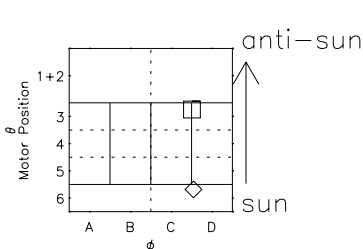

Galileo EPD Real Elevation Anisotropies 97301

Software Version: RTELEV_FLUX V 1.20
Data Production: 06-03-00
Plot Production: Sun Sep 16 06:56:29 2001
Color File: wondr3
Geofactor File: 1.1

| | | | | | |
|----------------------|--------|--------|--------|----------------------|------------------------|
| 00:00:00 1997-301 | 301-06 | 301-12 | 301-18 | 00:00:00 1997-302 | |
| + | + | + | + | + | X JSE(R _j) |
| -64.65 | -63.49 | -62.30 | -61.08 | -59.84 | Y JSE(R _j) |
| -35.78 | -35.90 | -36.01 | -36.10 | -36.18 | Z JSE(R _j) |
| 2.32 | 2.31 | 2.30 | 2.30 | 2.29 | |

- ◇ = Jupiter look direction
- = Corotation look direction