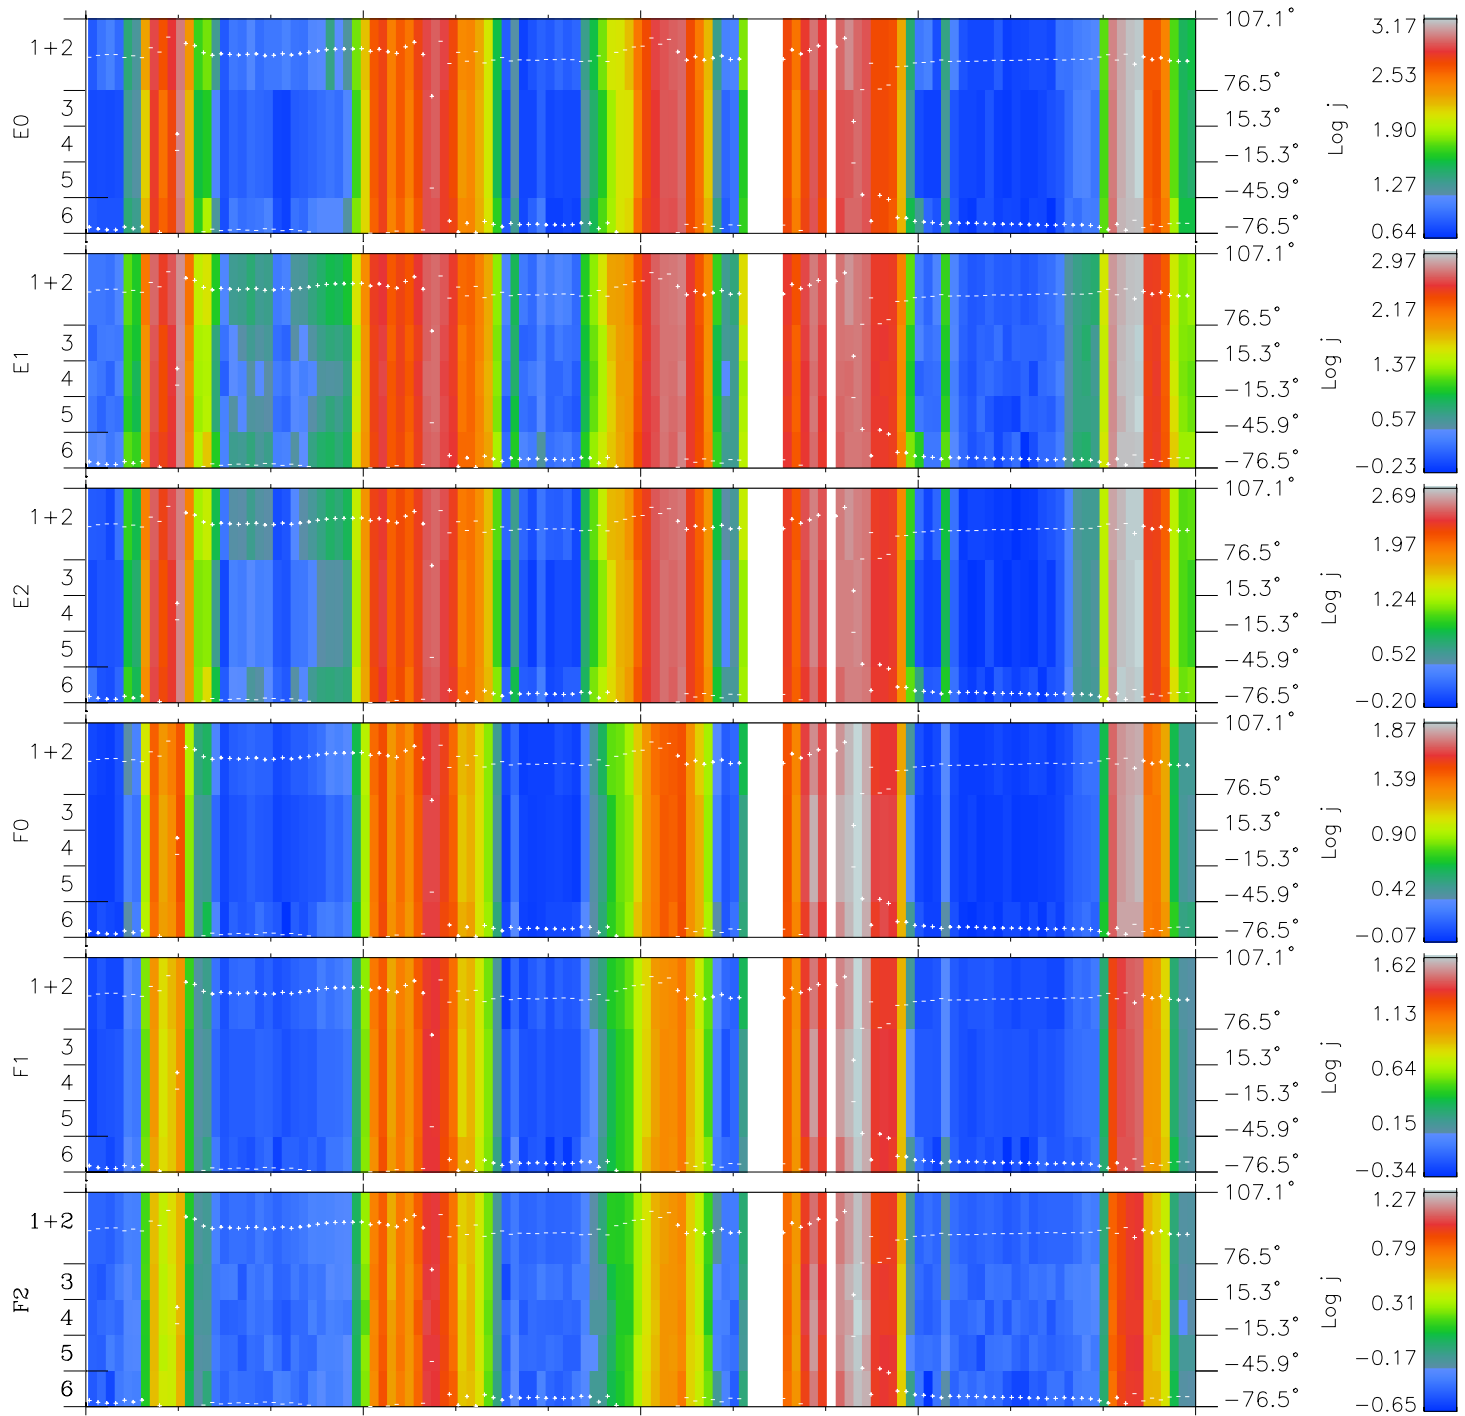

Galileo EPD Real Elevation Anisotropies 97301

Software Version: RTELEV_FLUX V 1.20
Data Production: 06-03-00
Plot Production: Sun Sep 16 06:56:29 2001
Color File: wondr3
Geofactor File: 1.1

| | | | | | |
|----------------------|--------|--------|--------|----------------------|------------------------|
| 00:00:00 1997-301 | 301-06 | 301-12 | 301-18 | 00:00:00 1997-302 | |
| + | + | + | + | + | X JSE(R _j) |
| -64.65 | -63.49 | -62.30 | -61.08 | -59.84 | Y JSE(R _j) |
| -35.78 | -35.90 | -36.01 | -36.10 | -36.18 | Z JSE(R _j) |
| 2.32 | 2.31 | 2.30 | 2.30 | 2.29 | |

- ◇ = Jupiter look direction
- = Corotation look direction