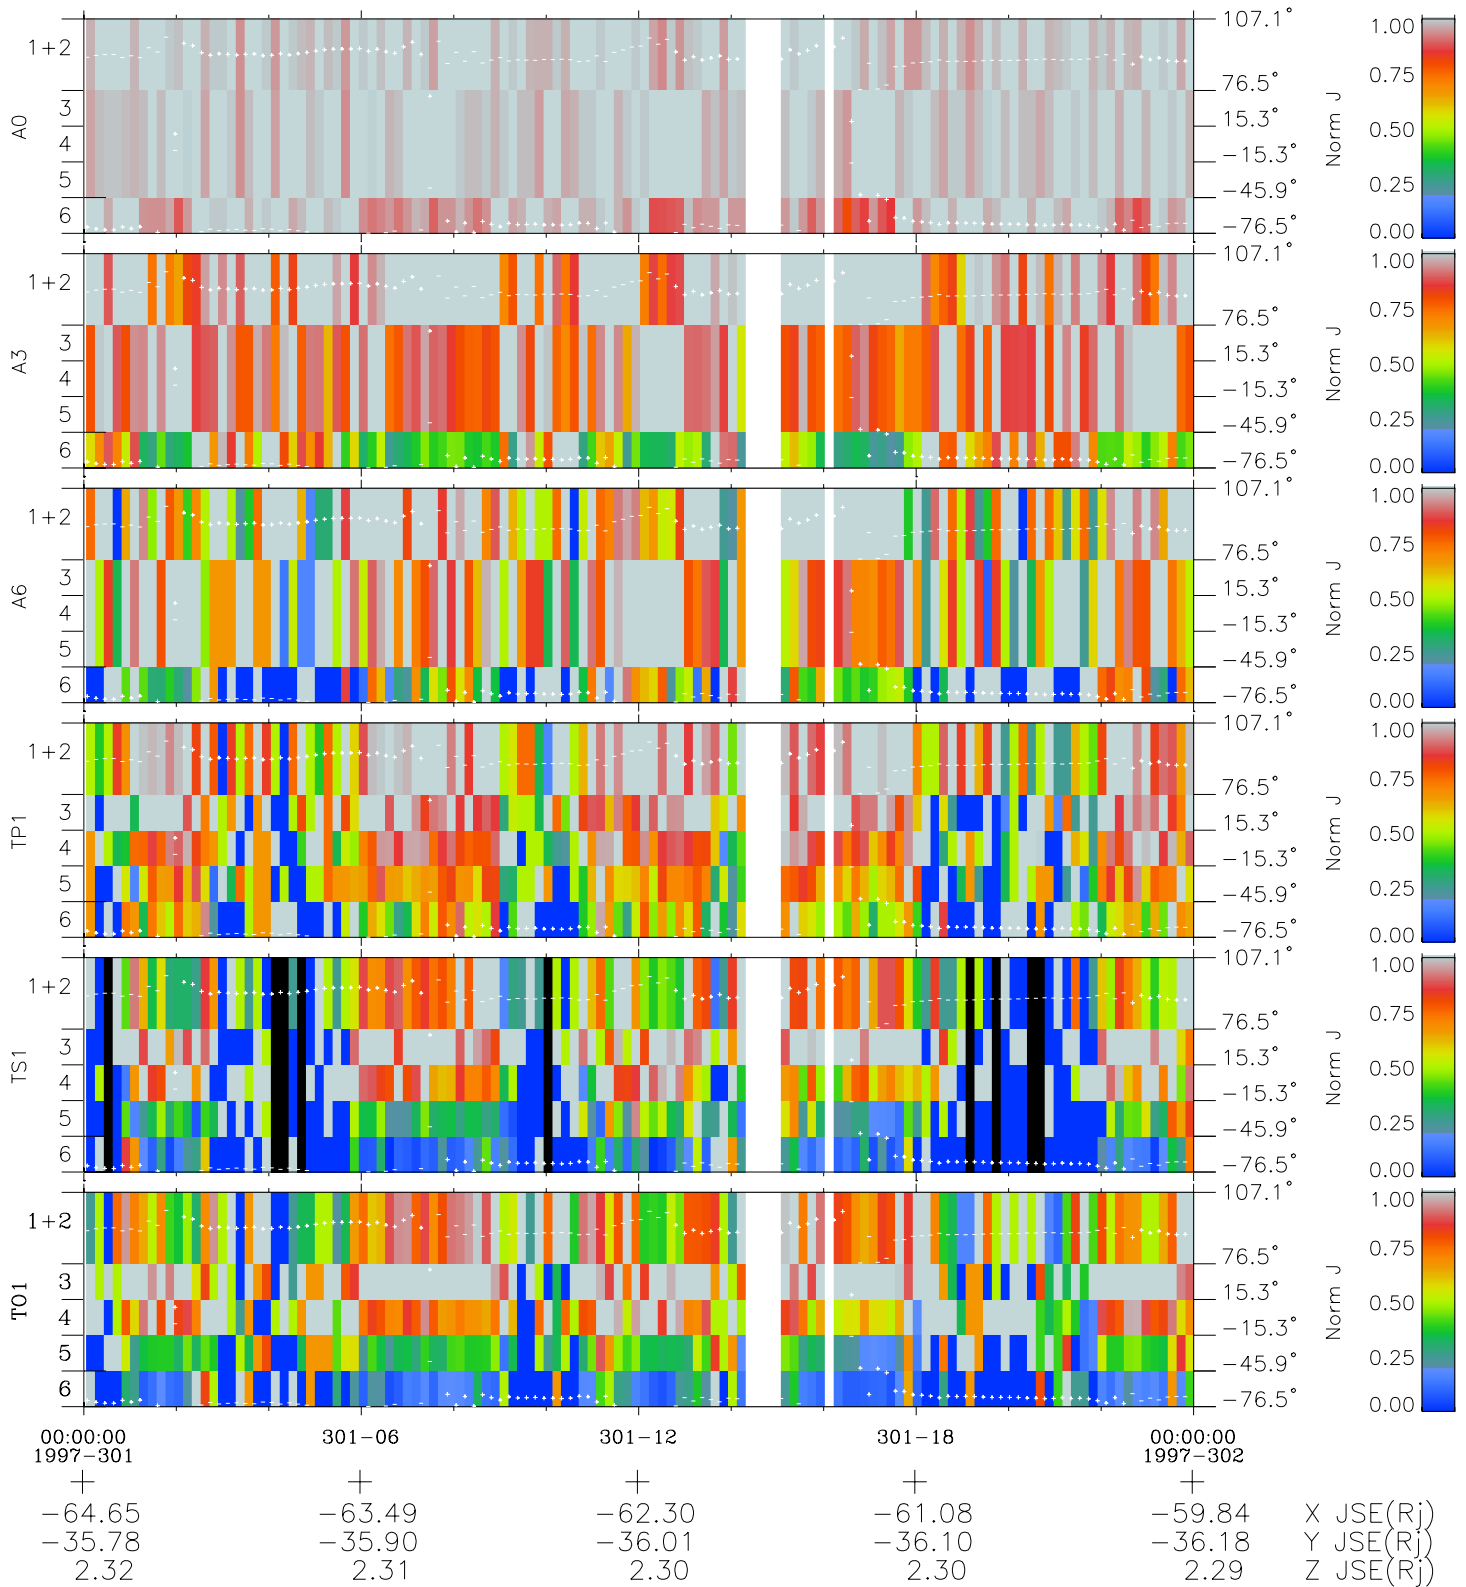

Galileo EPD Real Elevation Anisotropies 97301

Software Version: RTELEV_NORM V 1.20
Data Production: 06-03-00
Plot Production: Sun Sep 16 06:56:35 2001
Color File: wondr3
Geofactor File: 1.1

- ◇ = Jupiter look direction
- = Corotation look direction