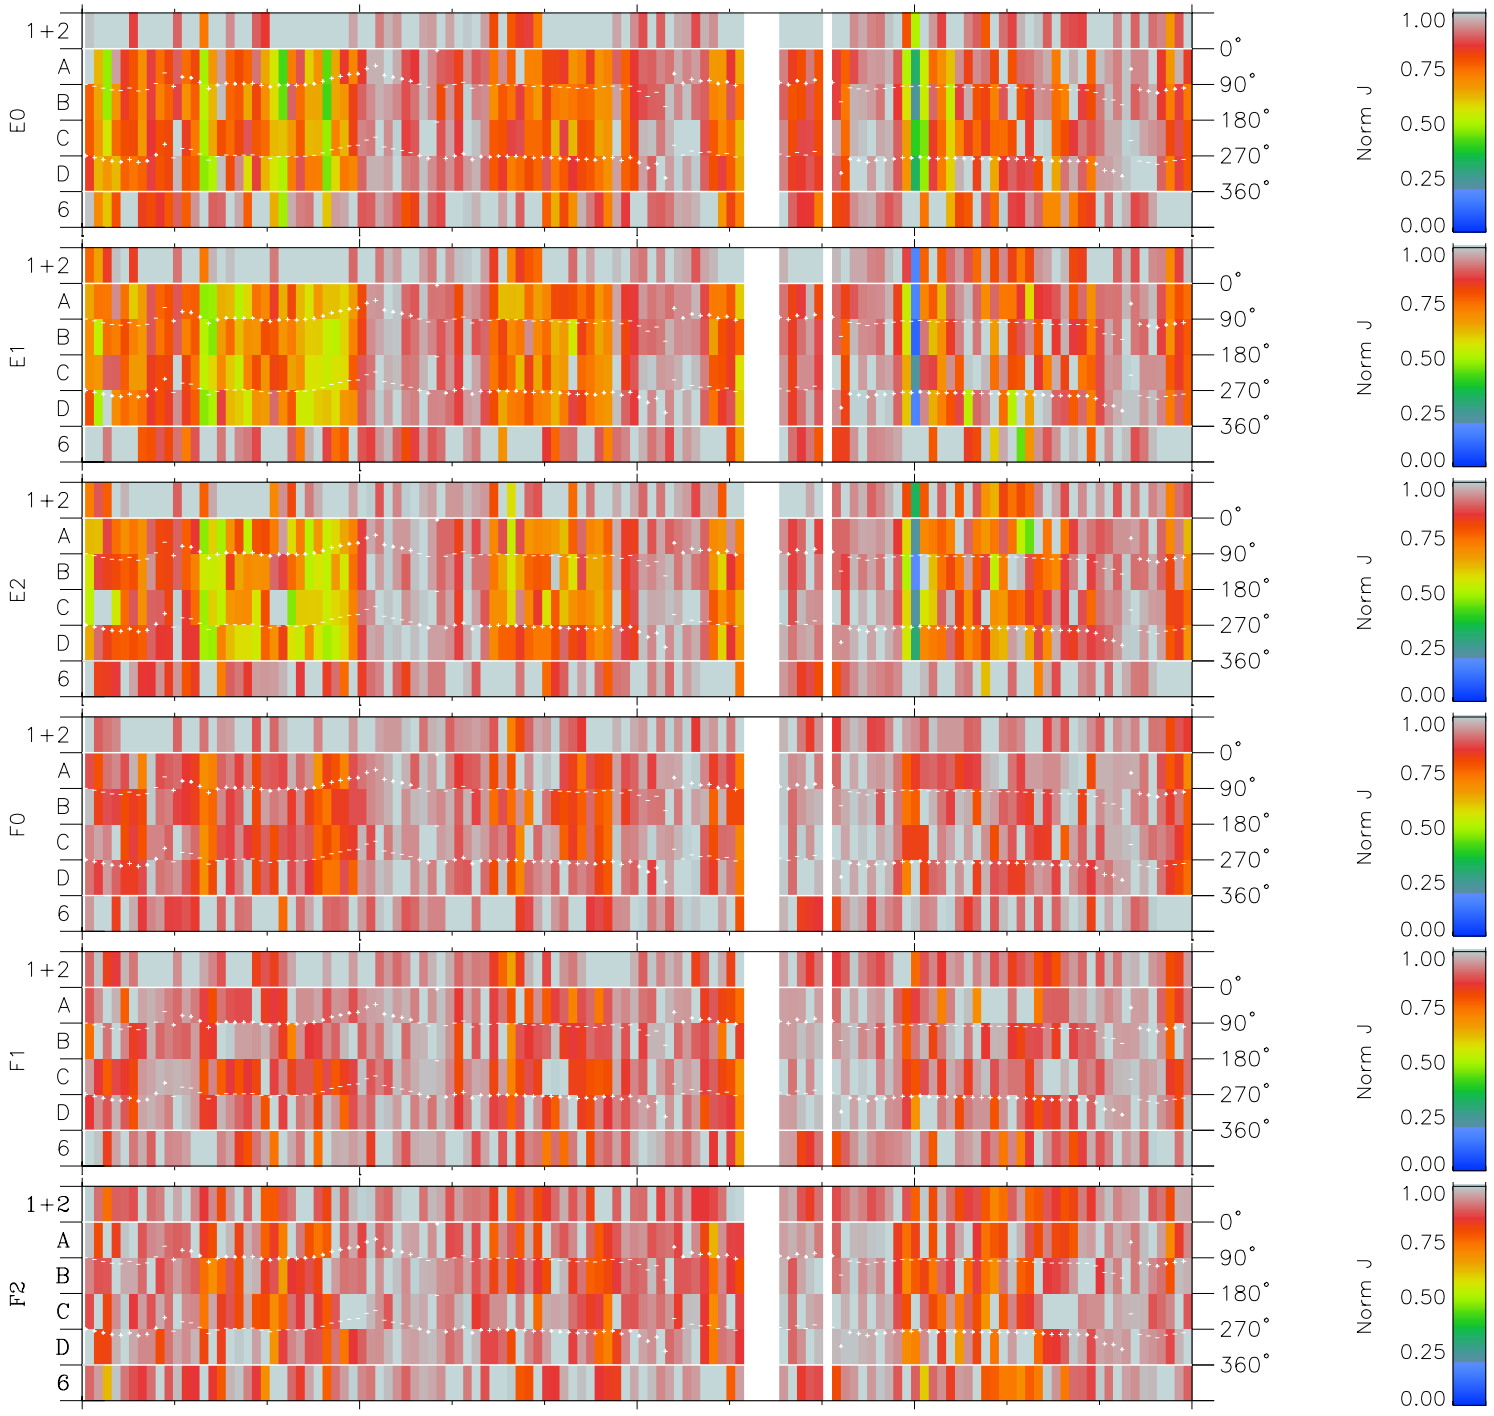

Galileo EPD Real Time Azimuth Anisotropies 97301

Software Version: RTAZIM_NORM V 1.20
 Data Production: 06-03-00
 Plot Production: Sun Sep 16 06:57:15 2001
 Color File: wondr3
 Geofactor File: 1.1

| 00:00:00 1997-301 | 301-06 | 301-12 | 301-18 | 00:00:00 1997-302 | |
|----------------------|--------|--------|--------|----------------------|------------------------|
| + | + | + | + | + | X JSE(R _j) |
| -64.65 | -63.49 | -62.30 | -61.08 | -59.84 | Y JSE(R _j) |
| -35.78 | -35.90 | -36.01 | -36.10 | -36.18 | Z JSE(R _j) |
| 2.32 | 2.31 | 2.30 | 2.30 | 2.29 | |

◇ = Jupiter look direction
 □ = Corotation look direction