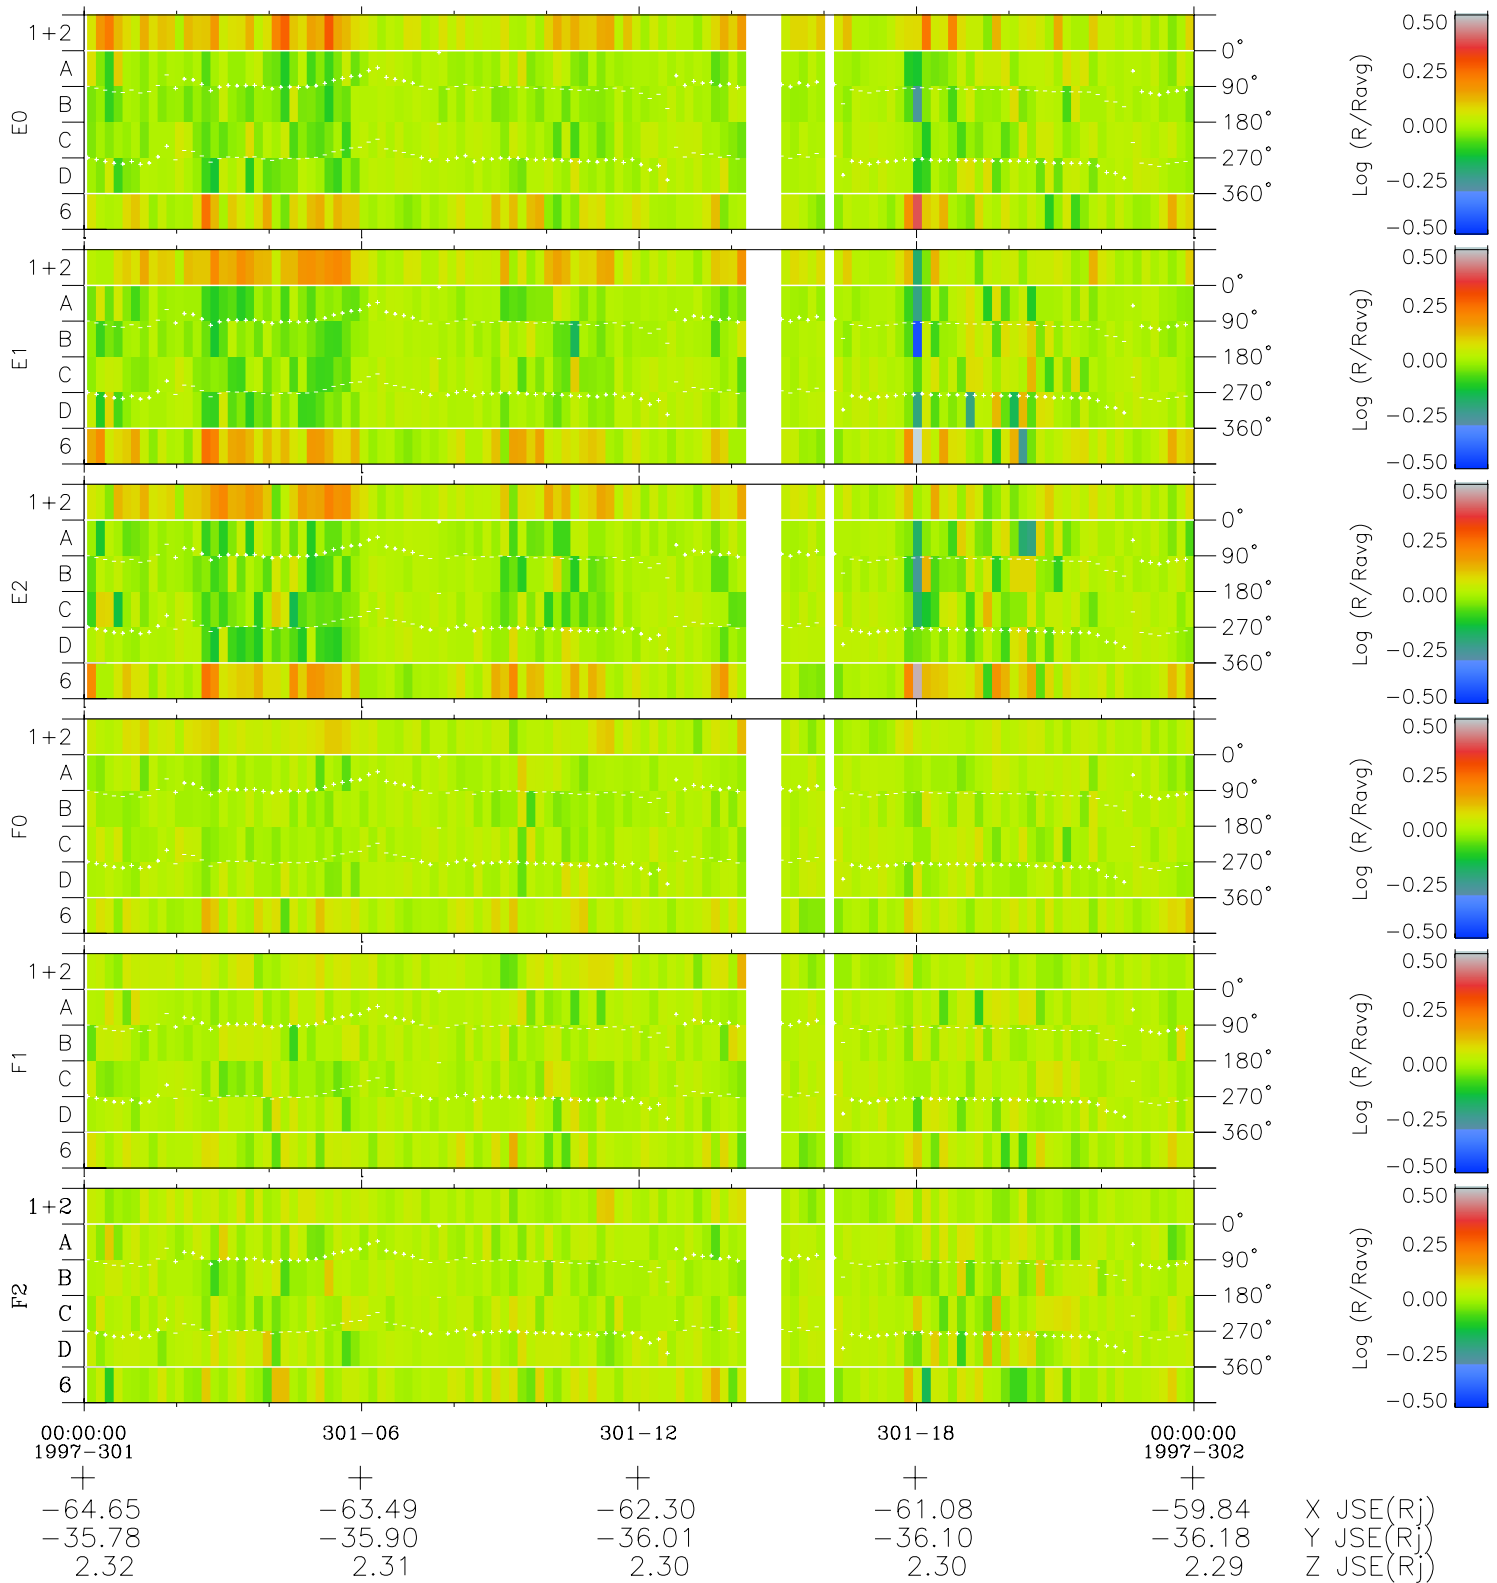

Galileo EPD Real Time Azimuth Anisotropies 97301

Software Version: RTAZIM_MEAN V 1.20
 Data Production: 06-03-00
 Plot Production: Sun Sep 16 06:56:52 2001
 Color File: wondr3
 Geofactor File: 1.1

- ◇ = Jupiter look direction
- = Corotation look direction