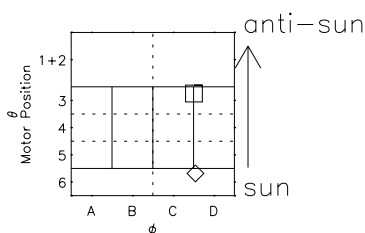

Galileo EPD Real Time Azimuth Anisotropies 97301

Software Version: RTAZIM_MEAN V 1.20
 Data Production: 06-03-00
 Plot Production: Sun Sep 16 06:56:52 2001
 Color File: wondr3
 Geofactor File: 1.1

- ◇ = Jupiter look direction
- = Corotation look direction