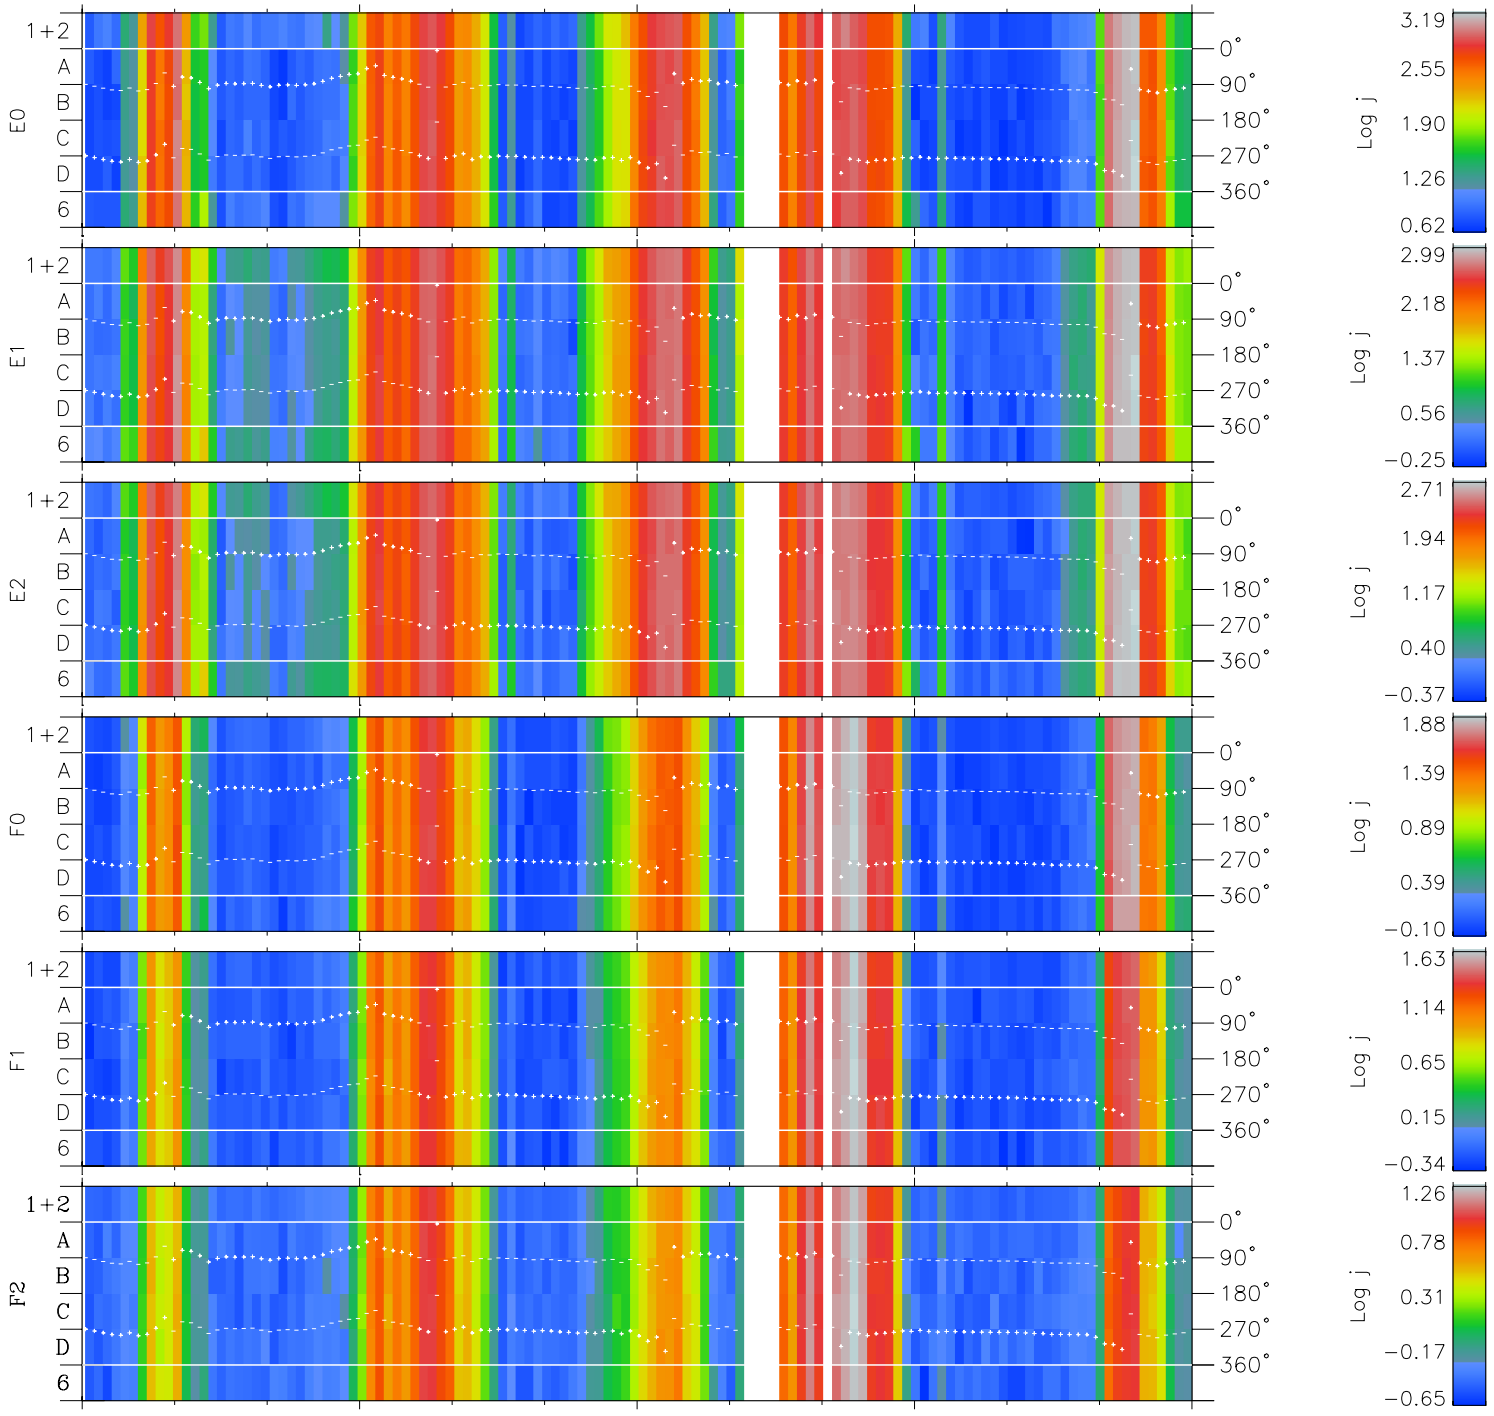

Galileo EPD Real Time Azimuth Anisotropies 97301

Software Version: RTAZIM_FLUX V 1.20
 Data Production: 06-03-00
 Plot Production: Sun Sep 16 06:57:04 2001
 Color File: wondr3
 Geofactor File: 1.1

00:00:00 1997-301	301-06	301-12	301-18	00:00:00 1997-302	X JSE(R _j)	Y JSE(R _j)	Z JSE(R _j)
+ -64.65 -35.78 2.32	+ -63.49 -35.90 2.31	+ -62.30 -36.01 2.30	+ -61.08 -36.10 2.30	+ -59.84 -36.18 2.29			

- ◇ = Jupiter look direction
- = Corotation look direction