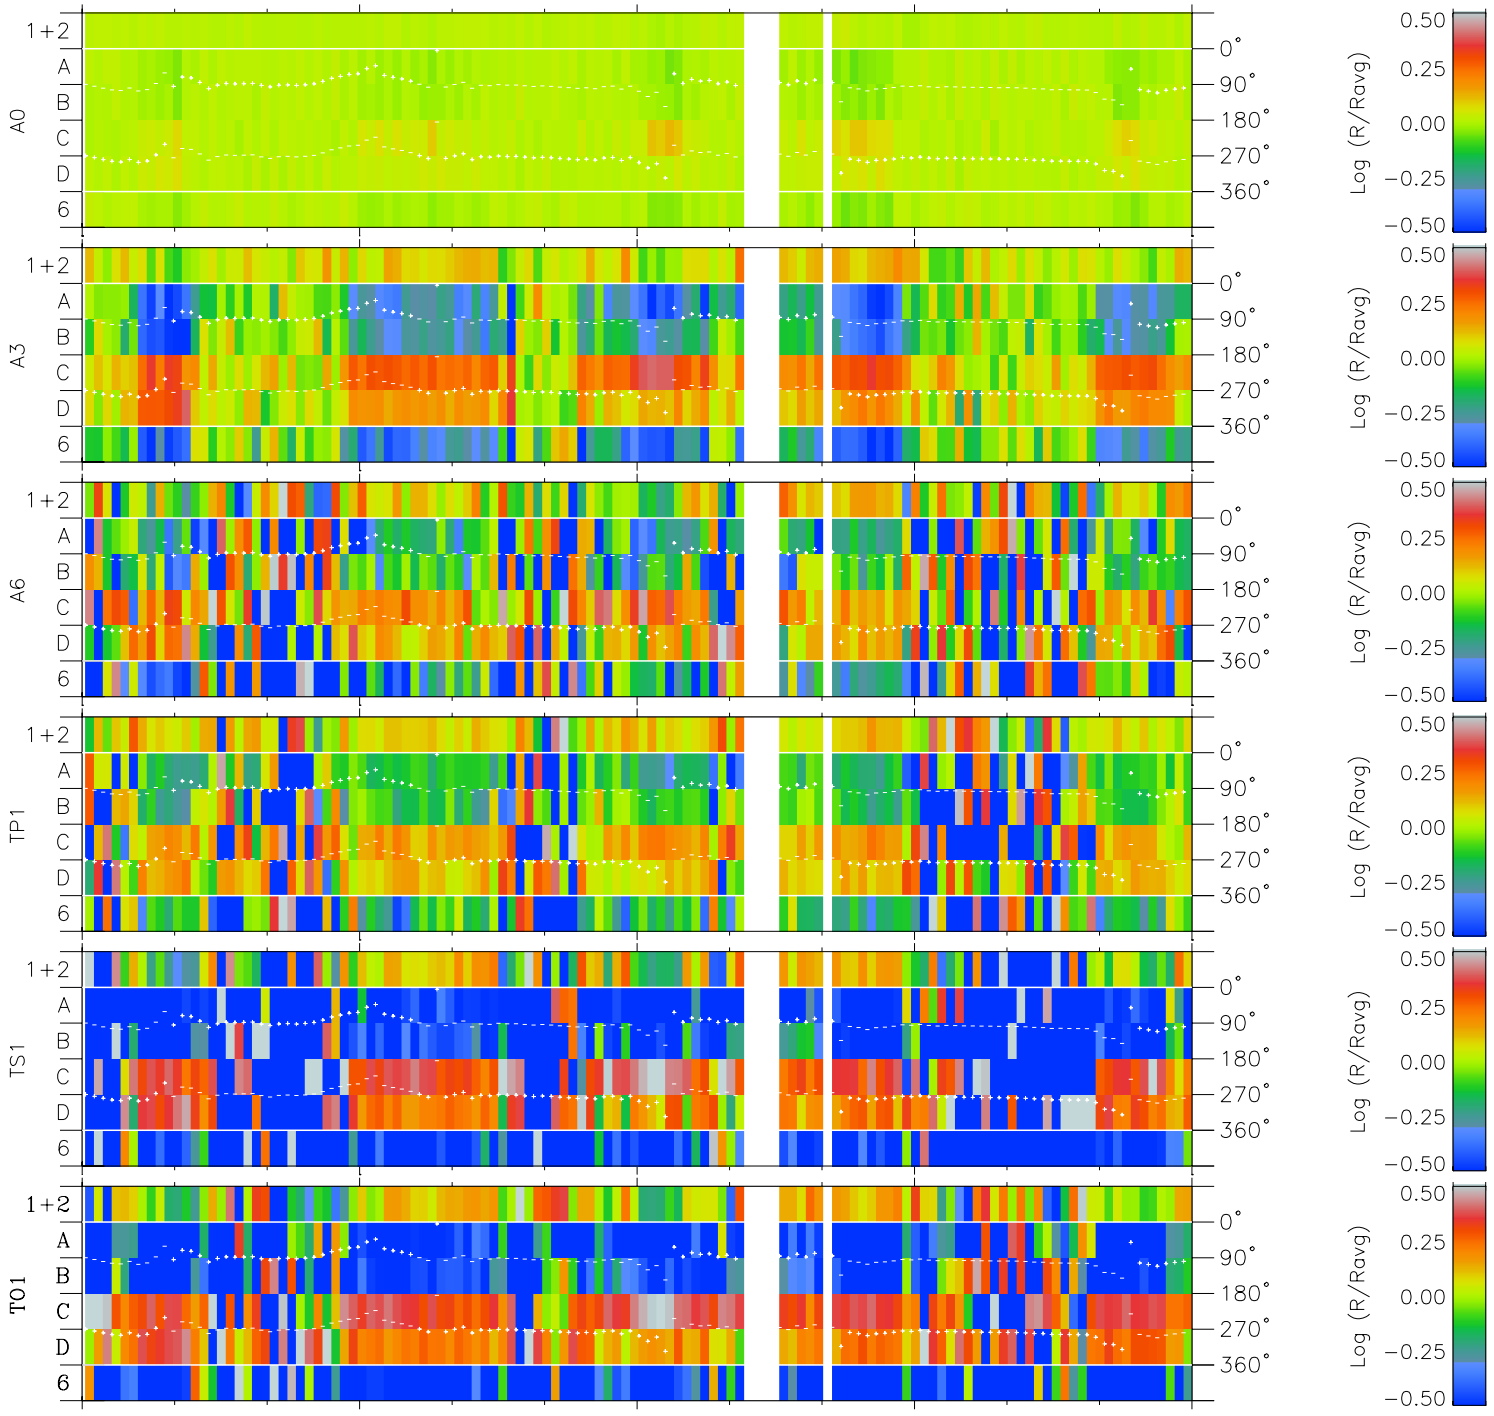

Galileo EPD Real Time Azimuth Anisotropies 97301

Software Version: RTAZIM_MEAN V 1.20
 Data Production: 06-03-00
 Plot Production: Sun Sep 16 06:56:47 2001
 Color File: wondr3
 Geofactor File: 1.1

00:00:00 1997-301	301-06	301-12	301-18	00:00:00 1997-302	
+	+	+	+	+	X JSE(R _j)
-64.65	-63.49	-62.30	-61.08	-59.84	Y JSE(R _j)
-35.78	-35.90	-36.01	-36.10	-36.18	Z JSE(R _j)
2.32	2.31	2.30	2.30	2.29	

- ◇ = Jupiter look direction
- = Corotation look direction