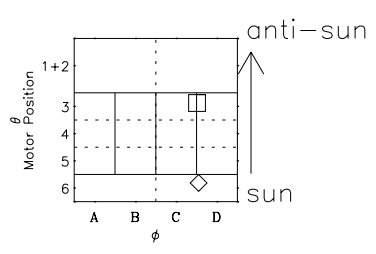

Galileo EPD Real Time Omni Spectrum 97299

Software Version: RTSPEC_OMNI V 1.20
 Data Production: 06-03-00
 Plot Production: Sun Sep 16 06:39:00 2001
 Color File: wondr3
 Geofactor File: 1.1

◇ = Jupiter look direction
 □ = Corotation look direction