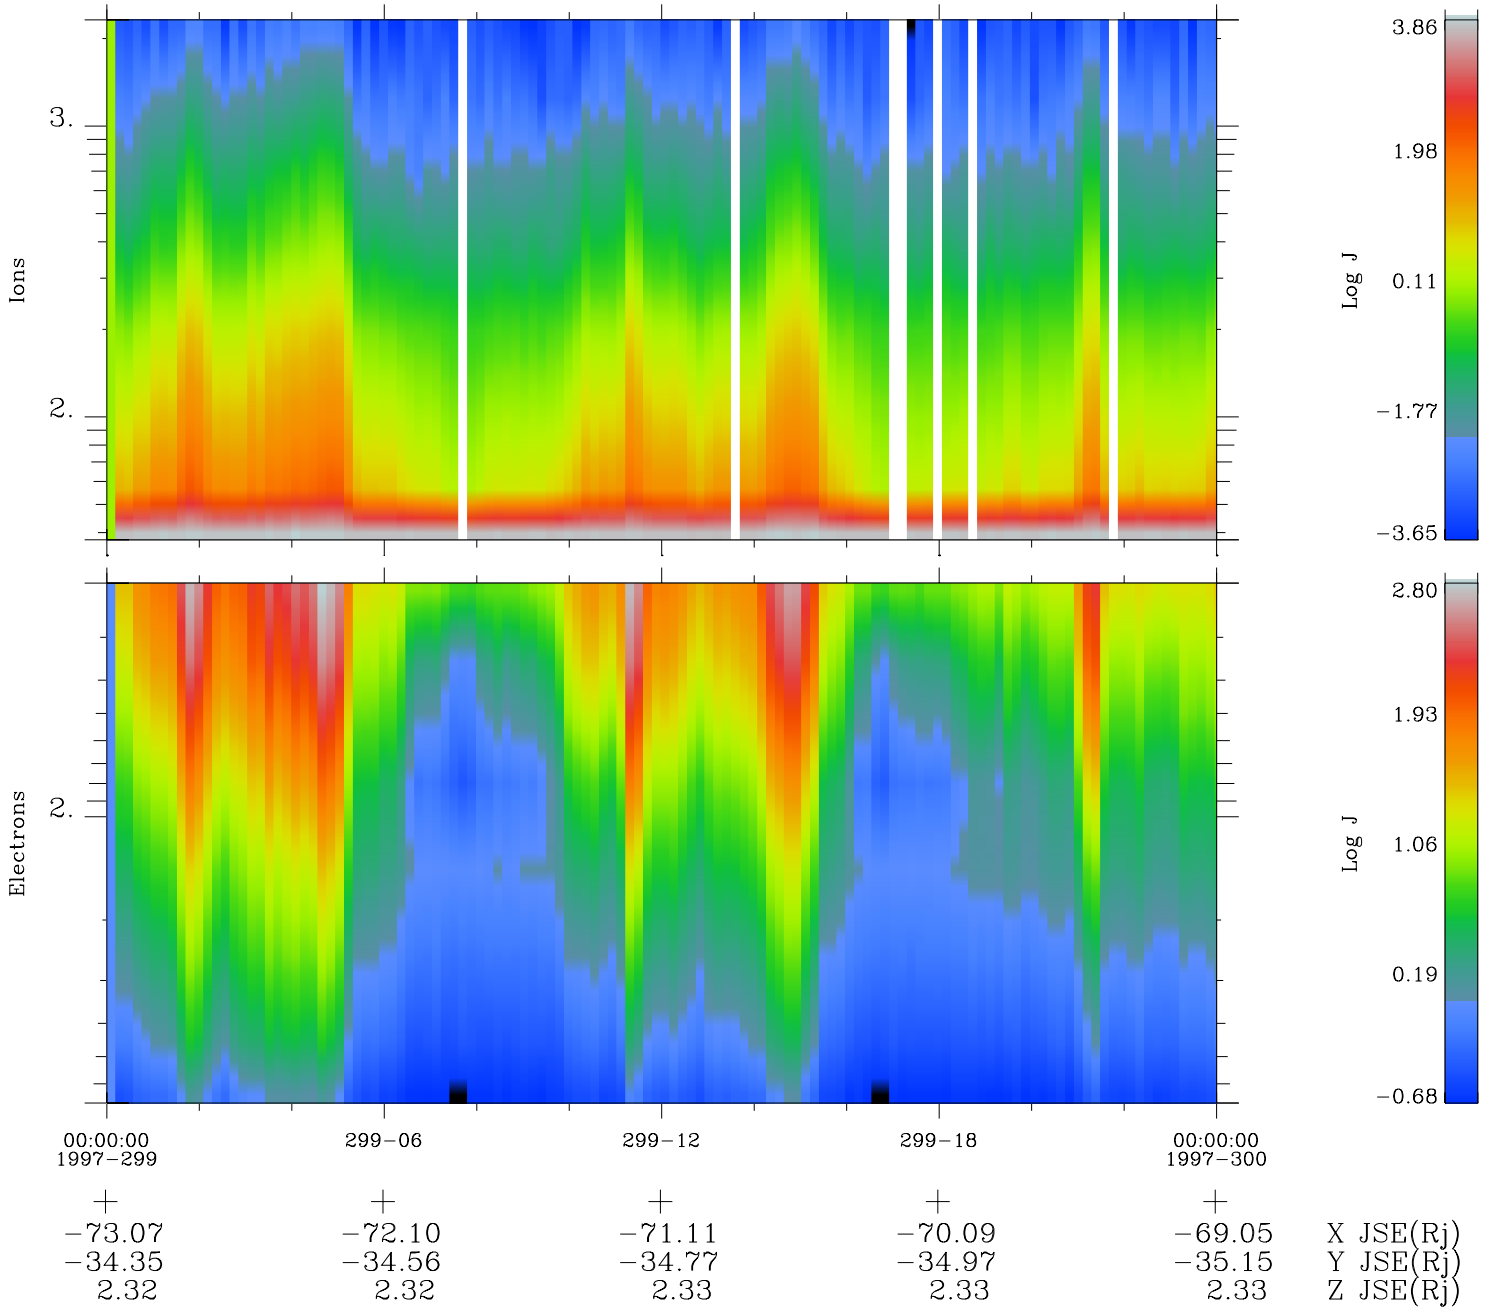

Galileo EPD Real Time Omni Spectrum 97299

Software Version: RTSPEC_OMNI V 1.20
 Data Production: 06-03-00
 Plot Production: Sun Sep 16 06:39:00 2001
 Color File: wondr3
 Geofactor File: 1.1

◇ = Jupiter look direction
 □ = Corotation look direction