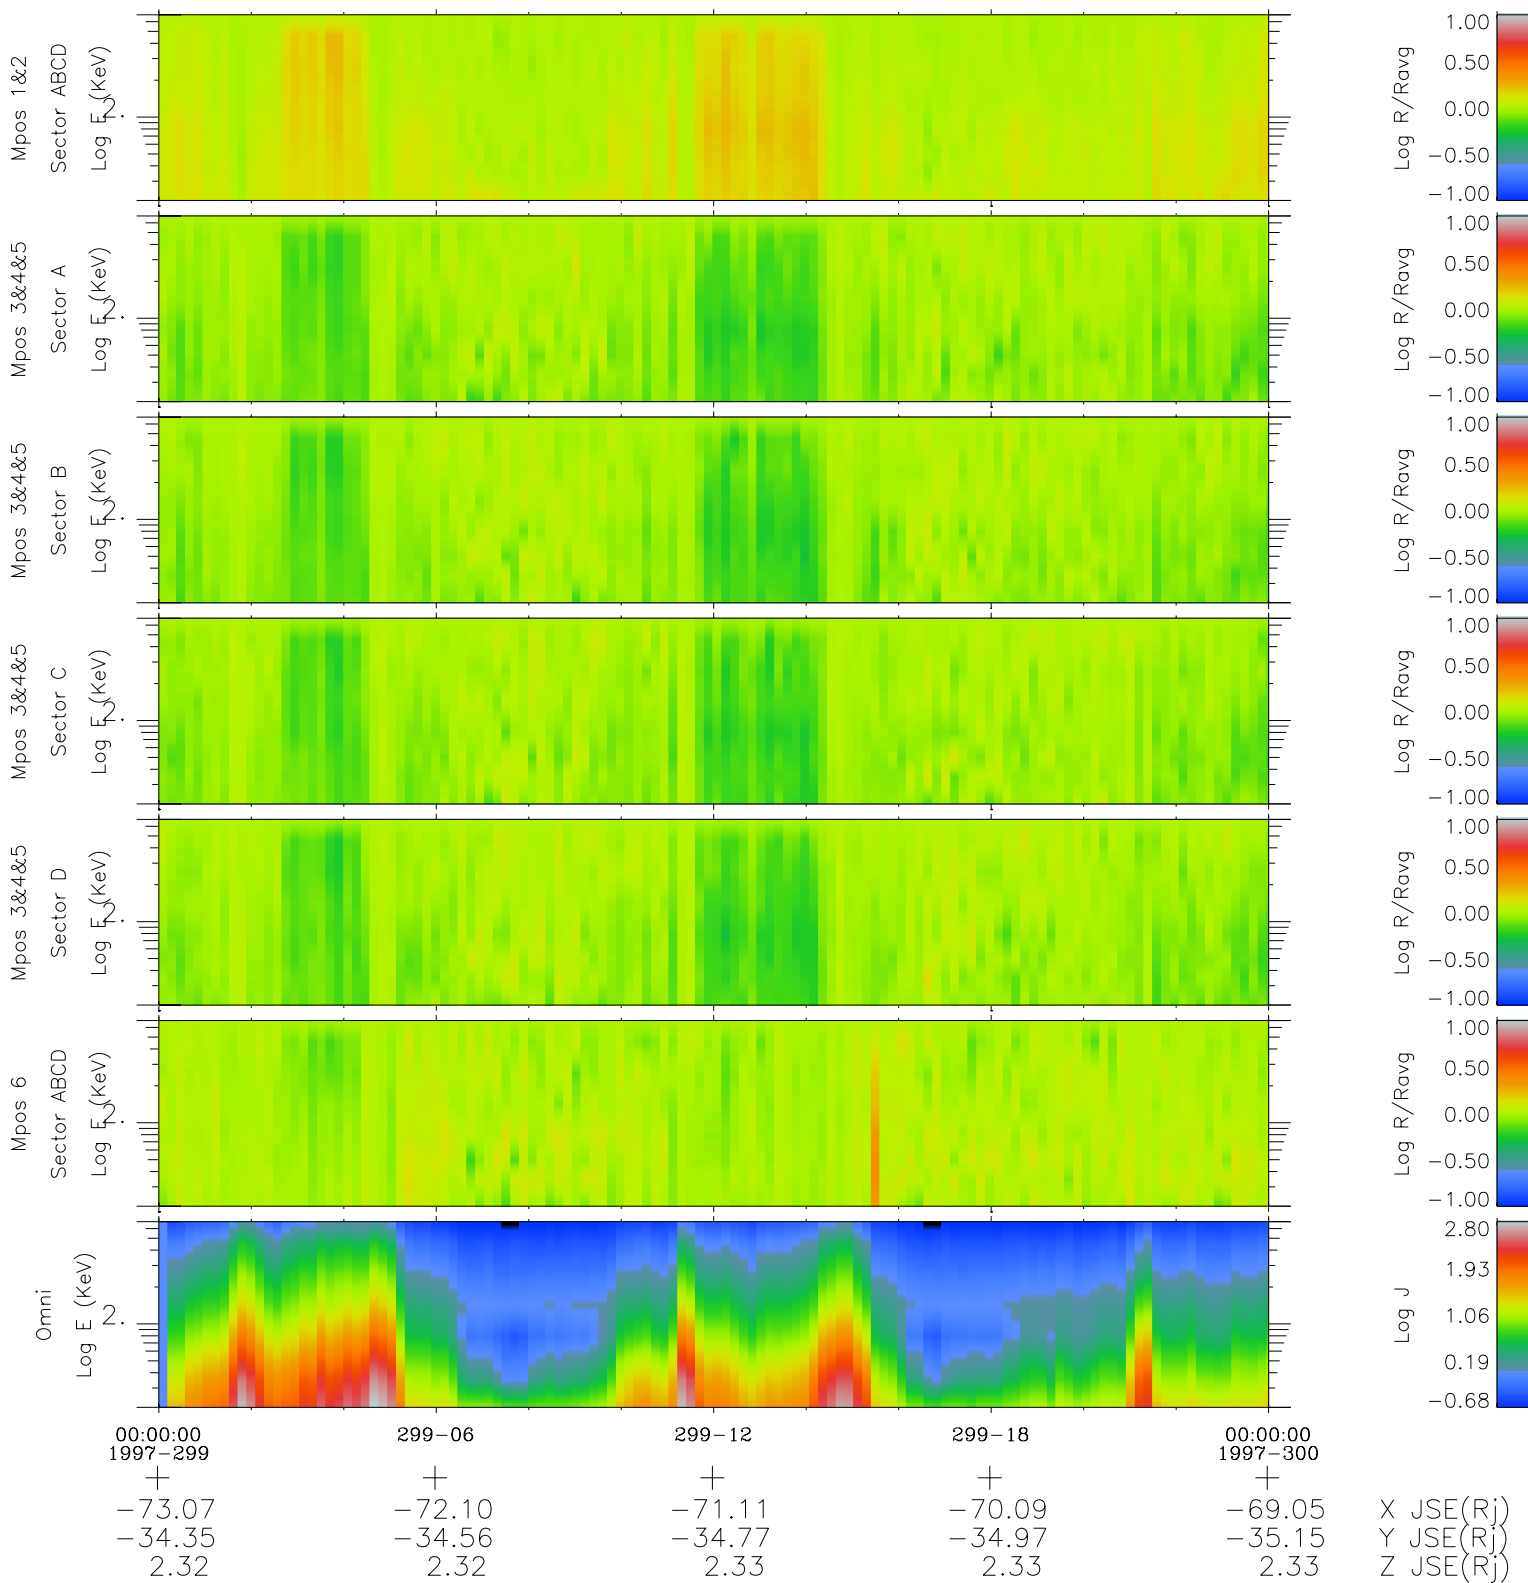

# Galileo EPD Real Time R6 Electrons Spectra 97299

Software Version: RTSPEC\_R6 V 1.20  
 Data Production: 06-03-00  
 Plot Production: Sun Sep 16 06:38:54 2001  
 Color File: wondr3  
 Geofactor File: 1.1

◇ = Jupiter look direction  
 □ = Corotation look direction