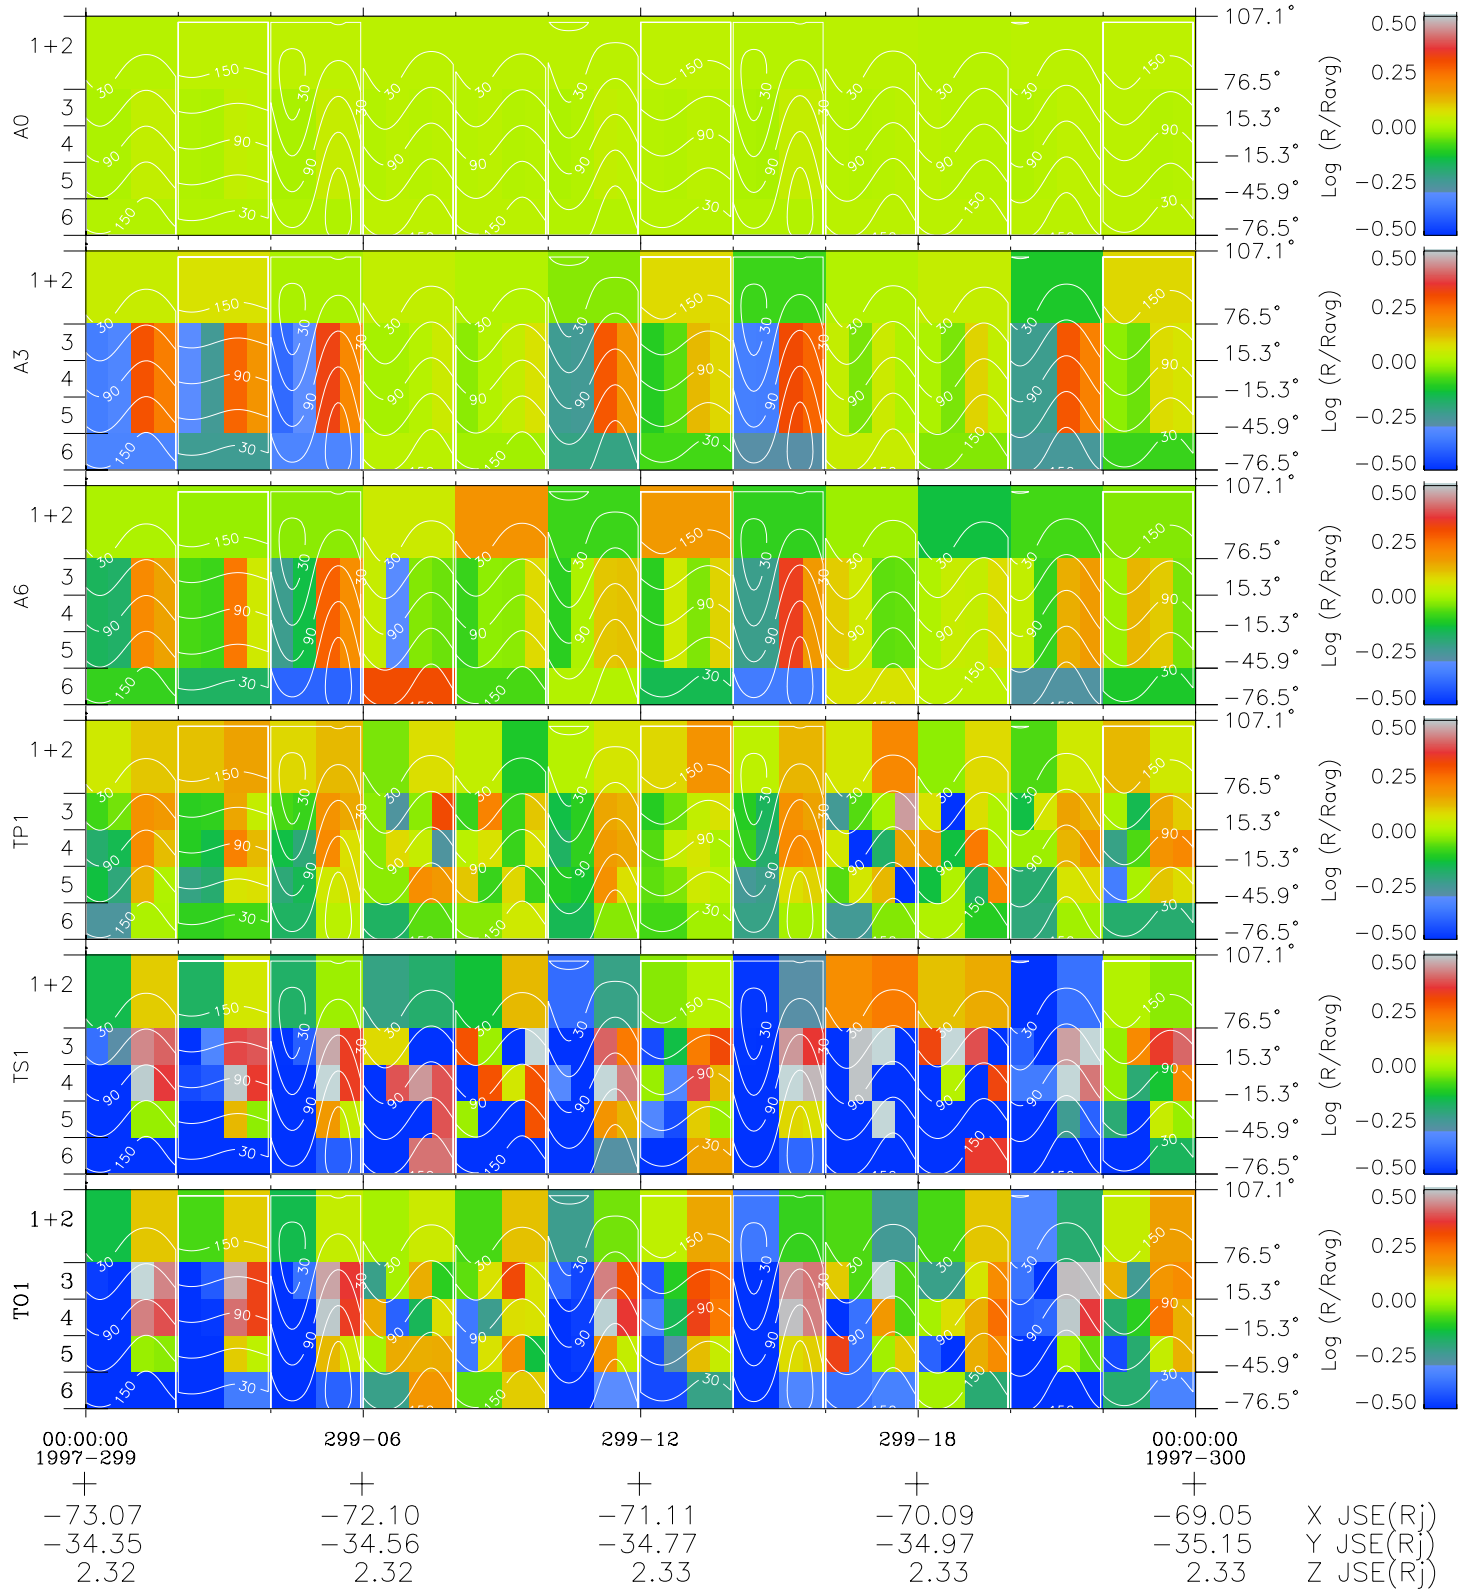

Galileo EPD Real Time All-Sky Anisotropies 97299

Software Version: RTSKY_MEAN V 1.20
 Data Production: 06-03-00
 Plot Production: Sun Sep 16 06:39:08 2001
 Color File: wondr3
 Geofactor File: 1.1

- ◇ = Jupiter look direction
- = Corotation look direction