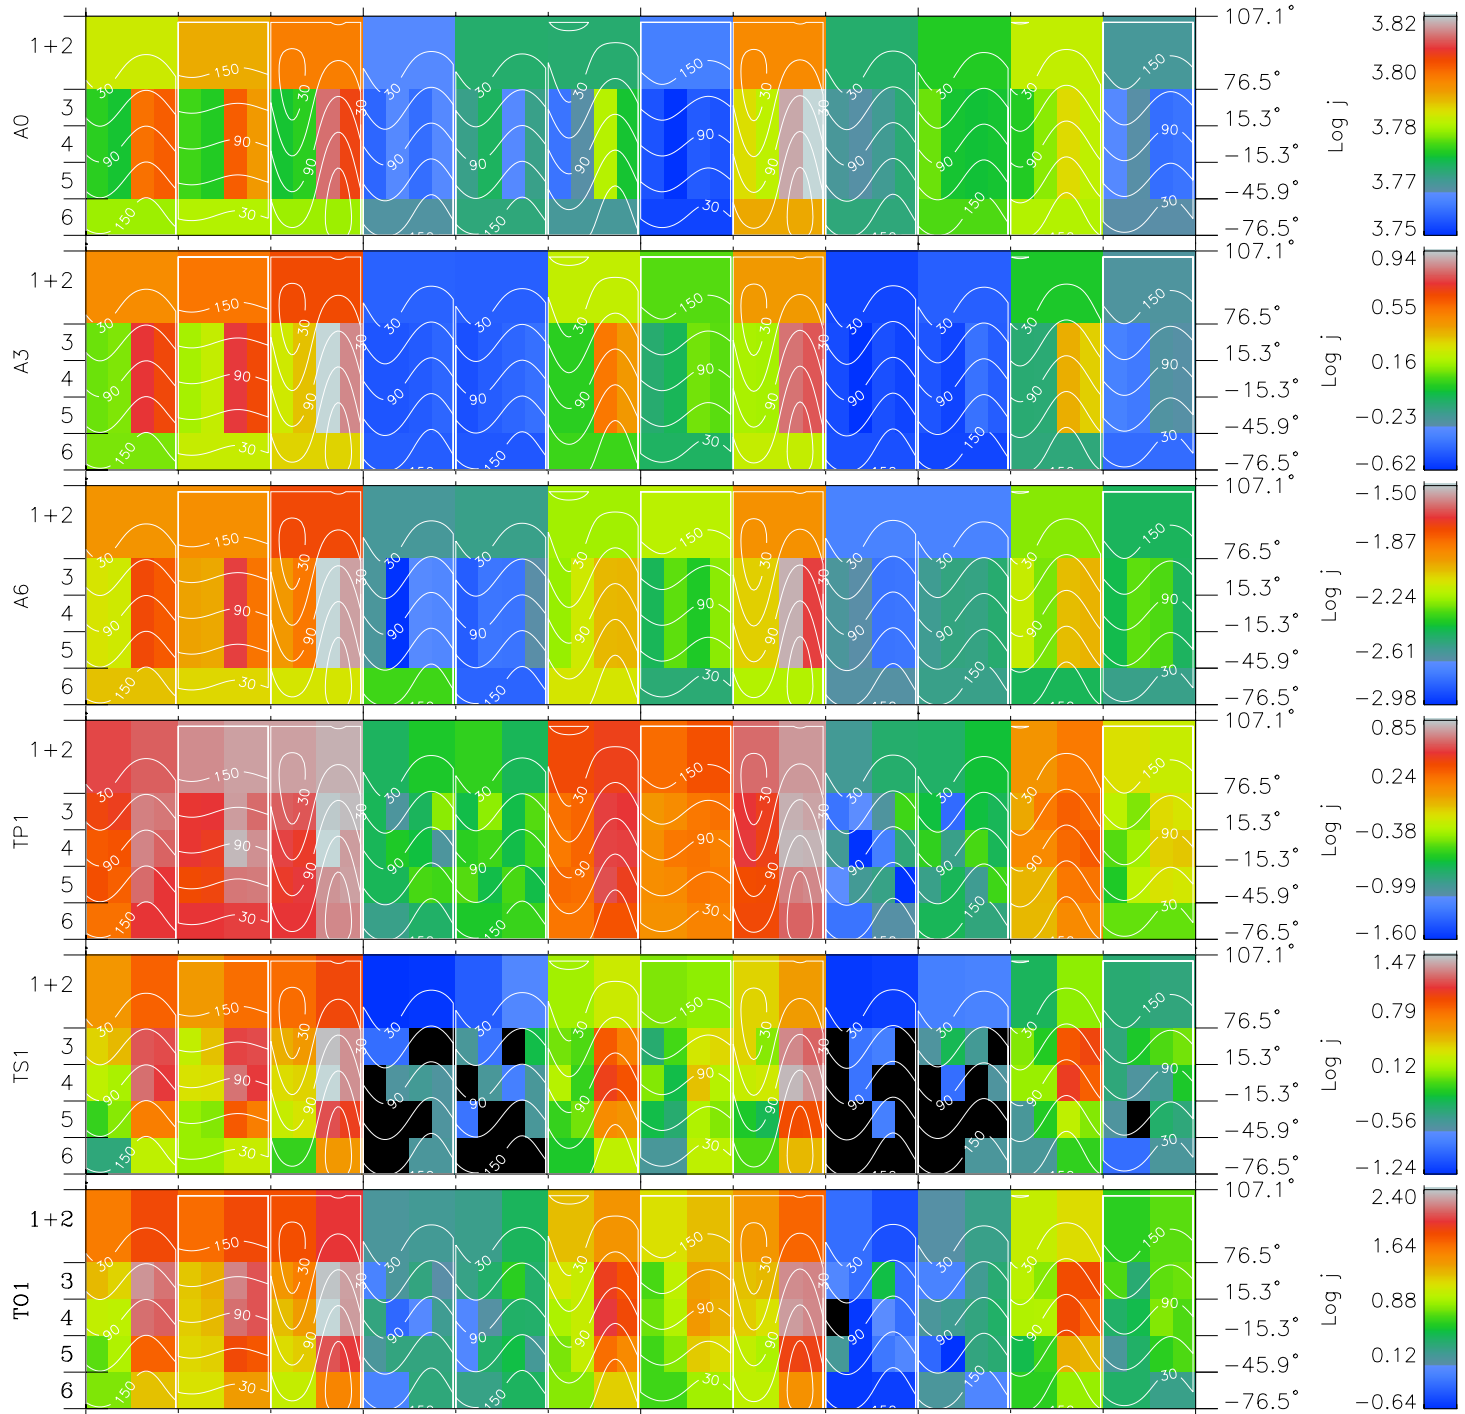

# Galileo EPD Real Time All-Sky Anisotropies 97299

Software Version: RTSKY\_FLUX V 1.20  
 Data Production: 06-03-00  
 Plot Production: Sun Sep 16 06:39:23 2001  
 Color File: wondr3  
 Geofactor File: 1.1

00:00:00 1997-299	299-06	299-12	299-18	00:00:00 1997-300	X JSE(R <sub>j</sub> )
+	+	+	+	+	Y JSE(R <sub>j</sub> )
-73.07	-72.10	-71.11	-70.09	-69.05	Z JSE(R <sub>j</sub> )
-34.35	-34.56	-34.77	-34.97	-35.15	
2.32	2.32	2.33	2.33	2.33	

- ◇ = Jupiter look direction
- = Corotation look direction