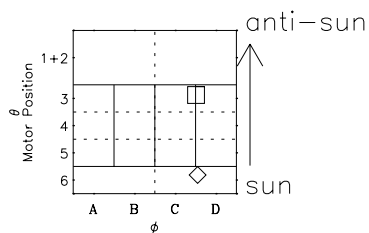

Galileo EPD Real-Time Omni 97299

Software Version: RTLINE_OMNI V 1.20
Data Production: 06-03-00
Plot Production: Sun Sep 16 06:41:06 2001

◇ = Jupiter look direction
□ = Corotation look direction