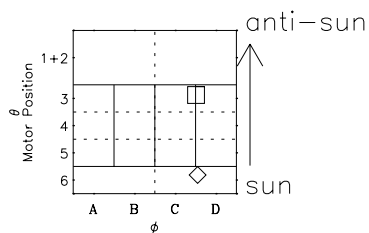

# Galileo EPD Real-Time Omni 97299

Software Version: RTLINE\_OMNI V 1.20  
Data Production: 06-03-00  
Plot Production: Sun Sep 16 06:41:05 2001

- ◇ = Jupiter look direction
- = Corotation look direction