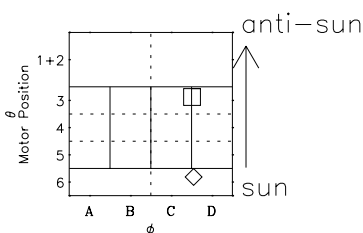

Galileo EPD Real-Time Six-Sector 97299

Software Version: RTLINE_R6 V 1.20
Data Production: 06-03-00
Plot Production: Sun Sep 16 06:41:13 2001

◇ = Jupiter look direction
□ = Corotation look direction