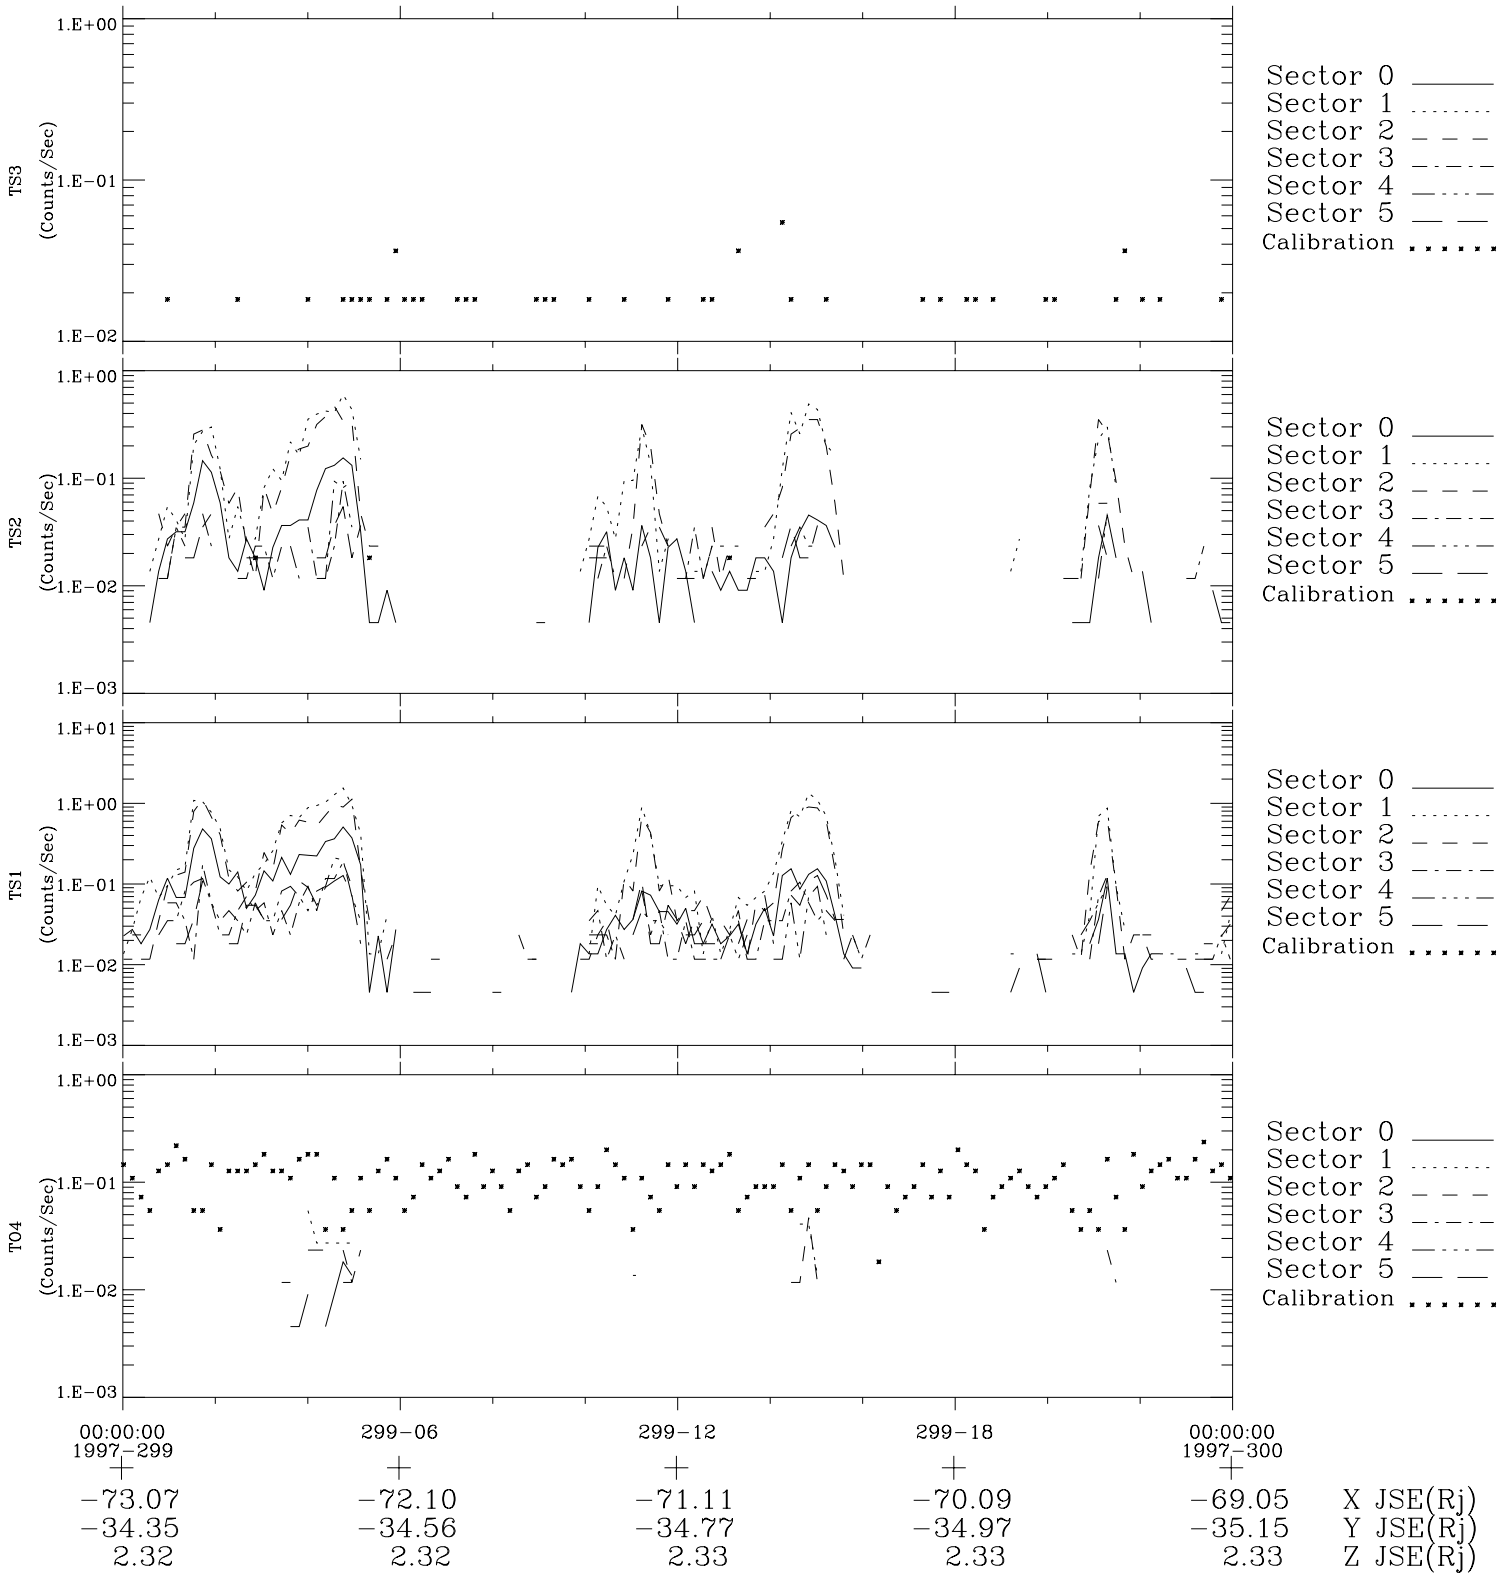

Galileo EPD Real-Time Six-Sector 97299

Software Version: RTLINE_R6 V 1.20
Data Production: 06-03-00
Plot Production: Sun Sep 16 06:41:13 2001

◇ = Jupiter look direction
□ = Corotation look direction