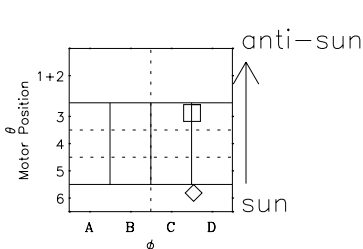

Galileo EPD Real-Time Six-Sector 97299

Software Version: RTLINE_R6 V 1.20
Data Production: 06-03-00
Plot Production: Sun Sep 16 06:41:12 2001

◇ = Jupiter look direction
□ = Corotation look direction