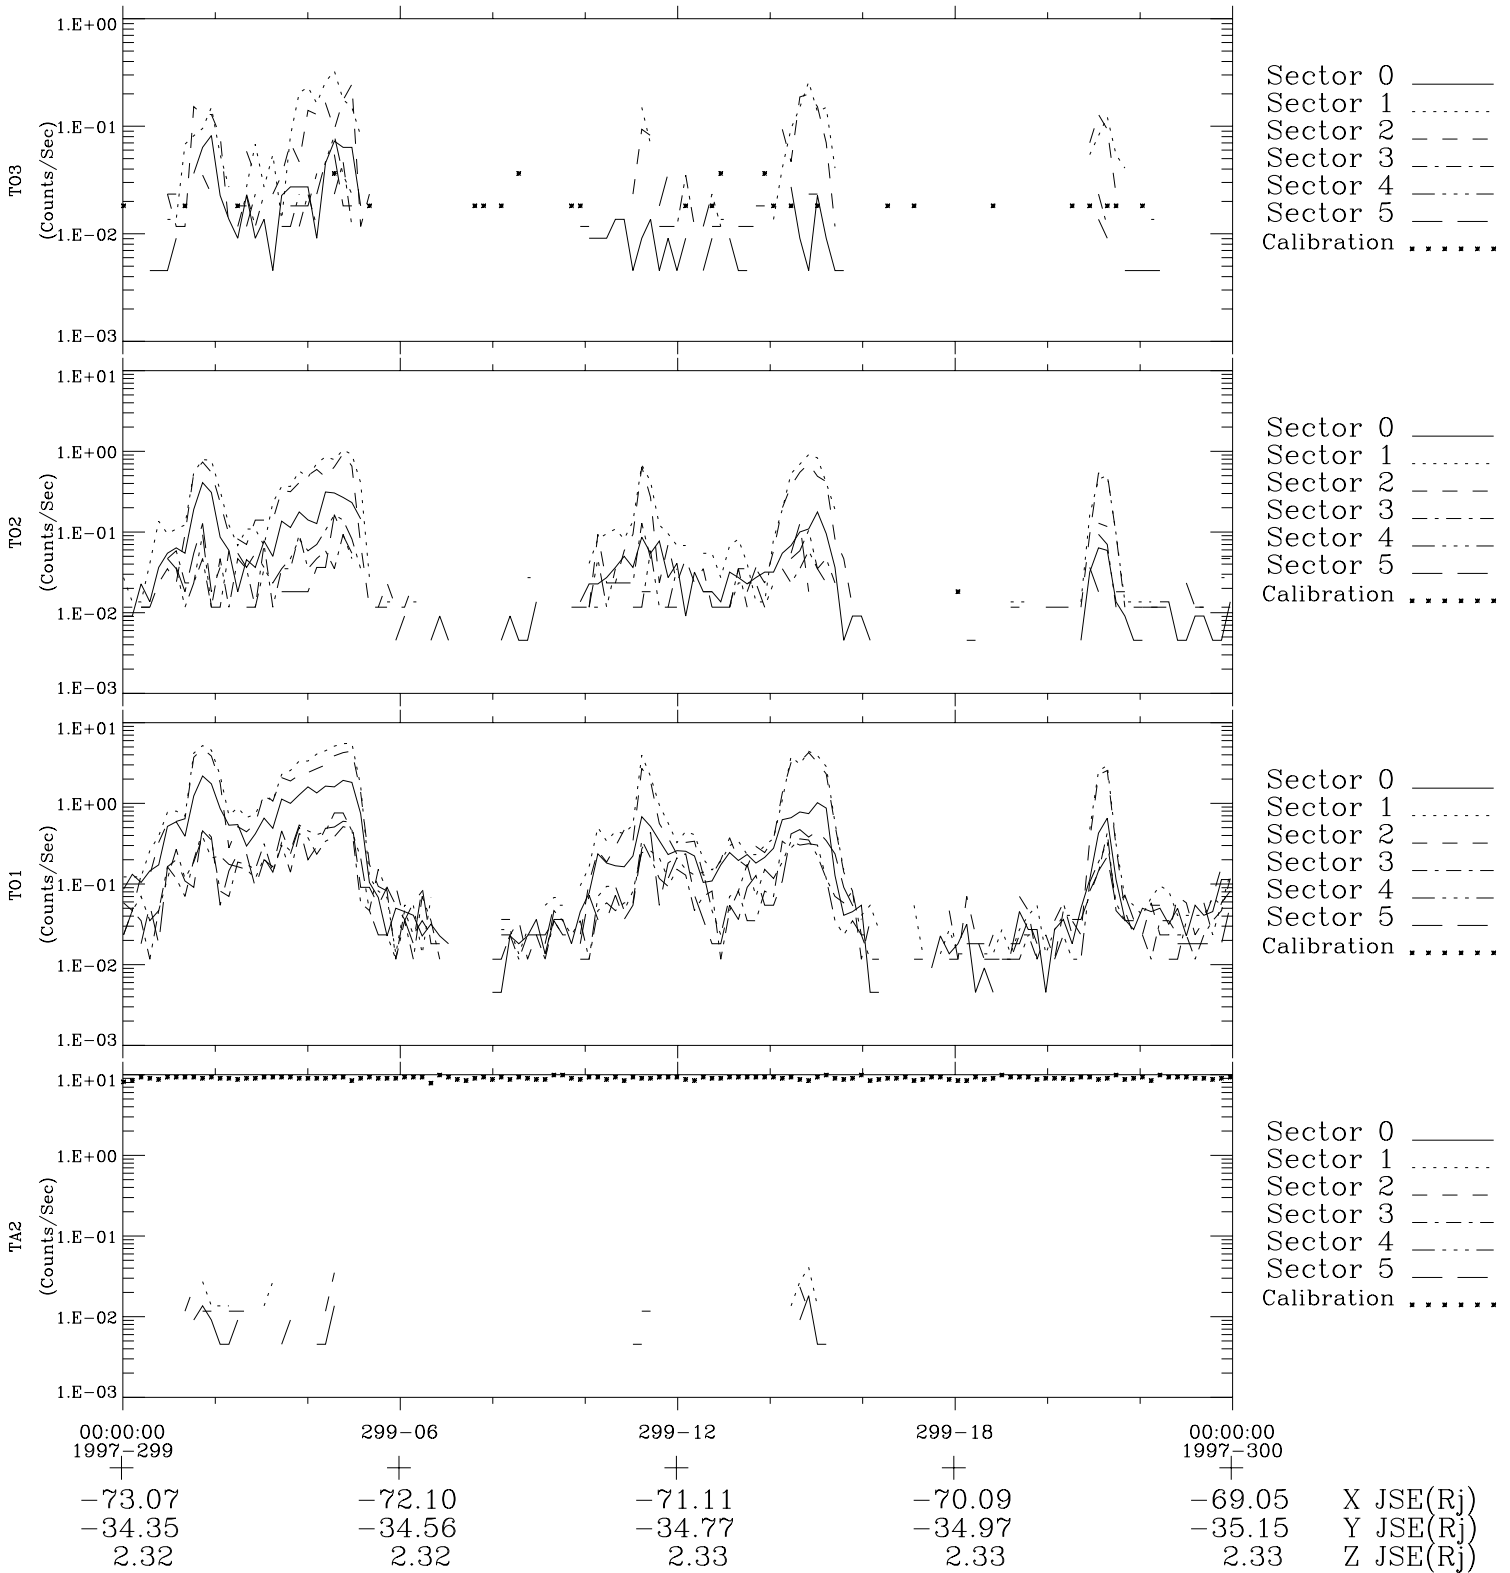

Galileo EPD Real-Time Six-Sector 97299

Software Version: RTLINE_R6 V 1.20
Data Production: 06-03-00
Plot Production: Sun Sep 16 06:41:12 2001

◇ = Jupiter look direction
□ = Corotation look direction