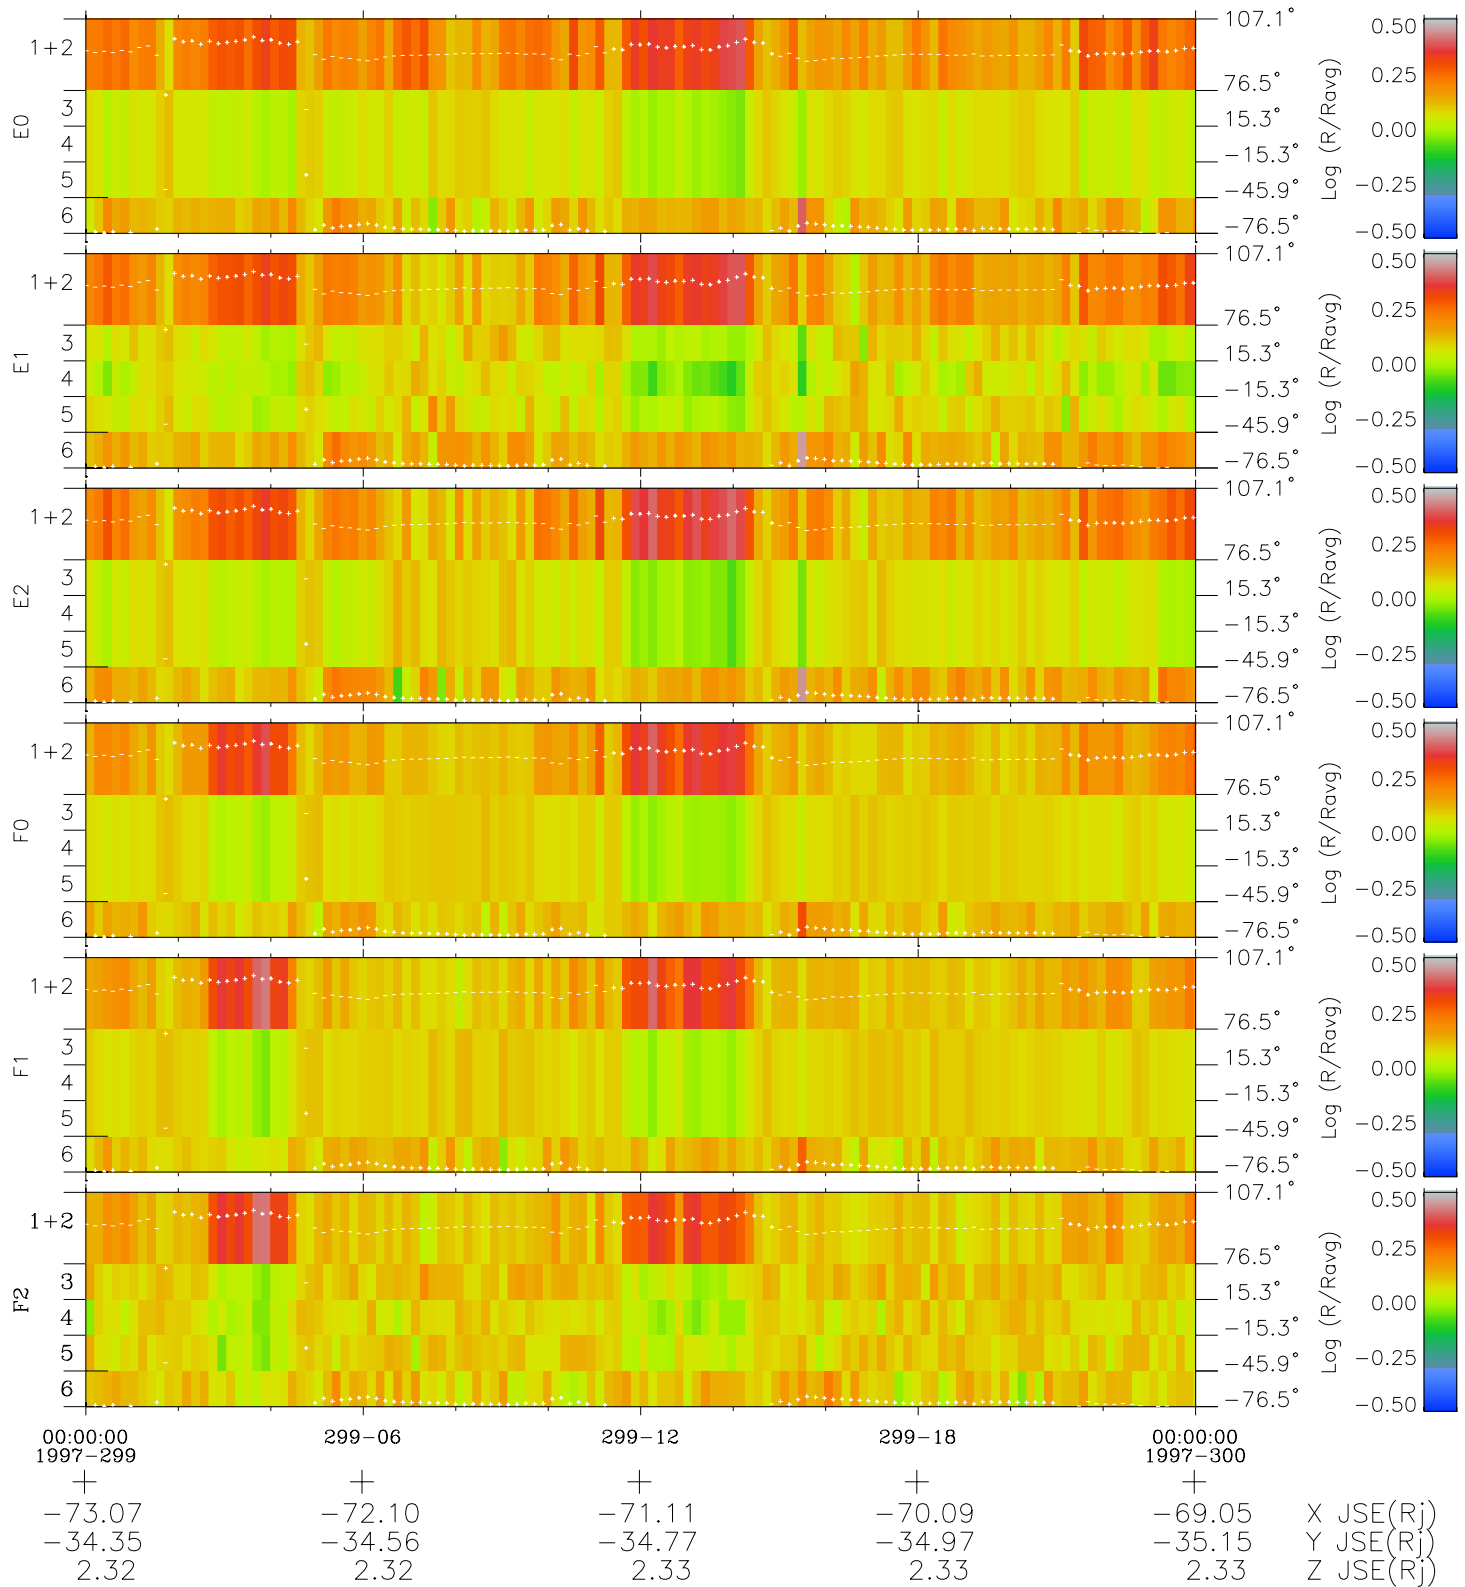

# Galileo EPD Real Elevation Anisotropies 97299

Software Version: RTELEV\_MEAN V 1.20  
 Data Production: 06-03-00  
 Plot Production: Sun Sep 16 06:39:59 2001  
 Color File: wondr3  
 Geofactor File: 1.1

- ◇ = Jupiter look direction
- = Corotation look direction