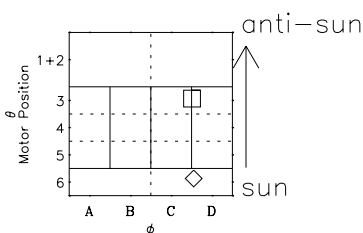

Galileo EPD Real-Time Six-Sector 97298

Software Version: RTLINE_R6 V 1.20
Data Production: 06-03-00
Plot Production: Sun Sep 16 06:33:04 2001

◇ = Jupiter look direction
□ = Corotation look direction