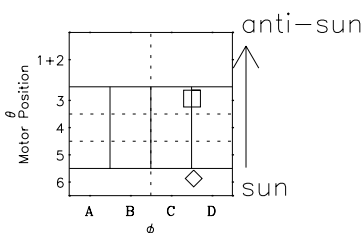

Galileo EPD Real-Time Six-Sector 97298

Software Version: RTLINE_R6 V 1.20
Data Production: 06-03-00
Plot Production: Sun Sep 16 06:33:03 2001

◇ = Jupiter look direction
□ = Corotation look direction