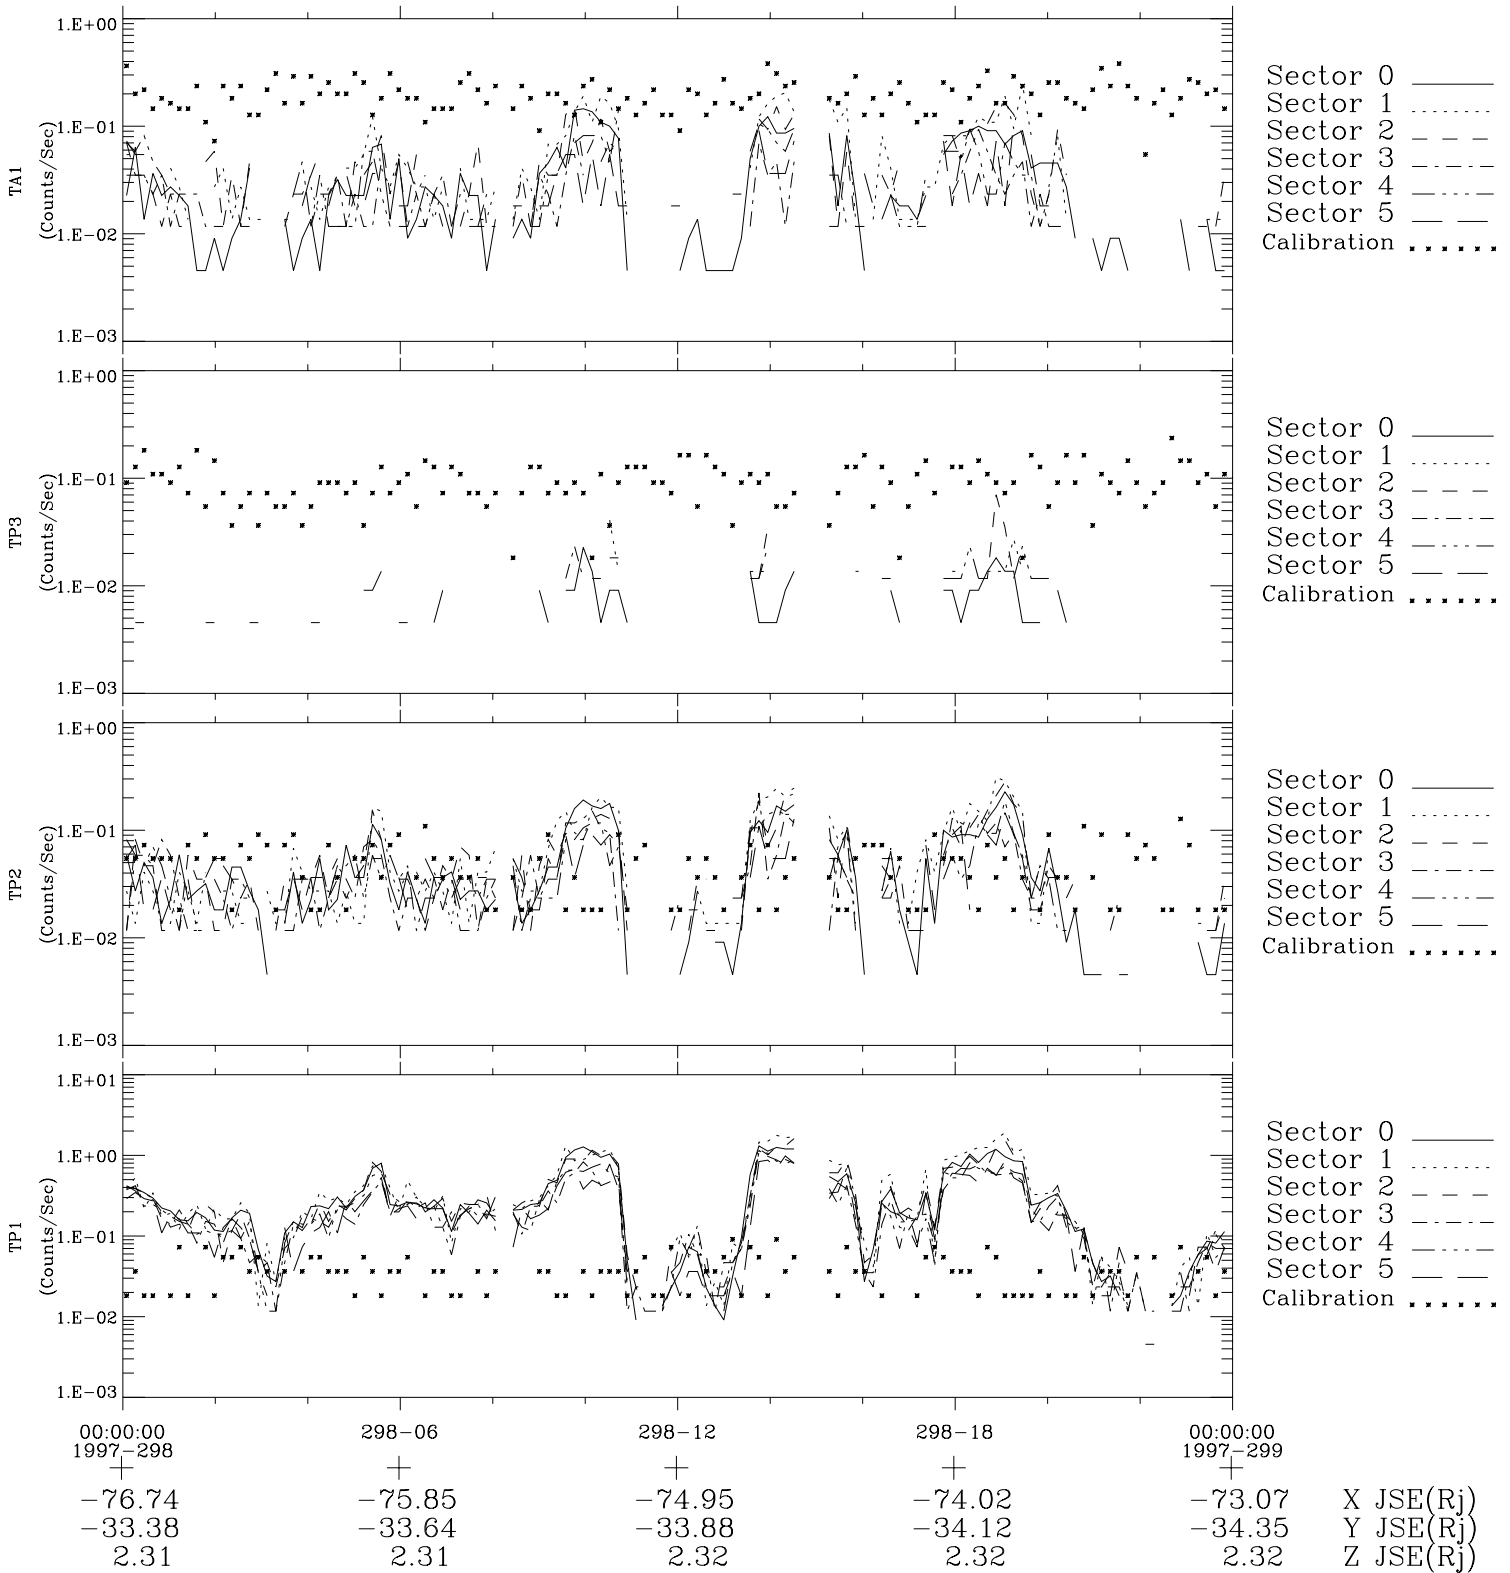

Galileo EPD Real-Time Six-Sector 97298

Software Version: RTLINE_R6 V 1.20
Data Production: 06-03-00
Plot Production: Sun Sep 16 06:33:03 2001

◇ = Jupiter look direction
□ = Corotation look direction