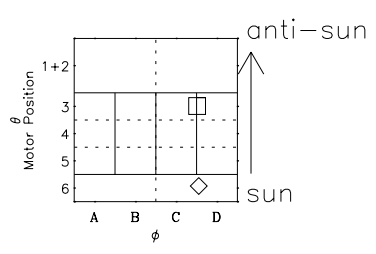

# Galileo EPD Real Time Omni Spectrum 97297

Software Version: RTSPEC\_OMNI V 1.20  
 Data Production: 06-03-00  
 Plot Production: Sun Sep 16 06:22:42 2001  
 Color File: wondr3  
 Geofactor File: 1.1

◇ = Jupiter look direction  
 □ = Corotation look direction