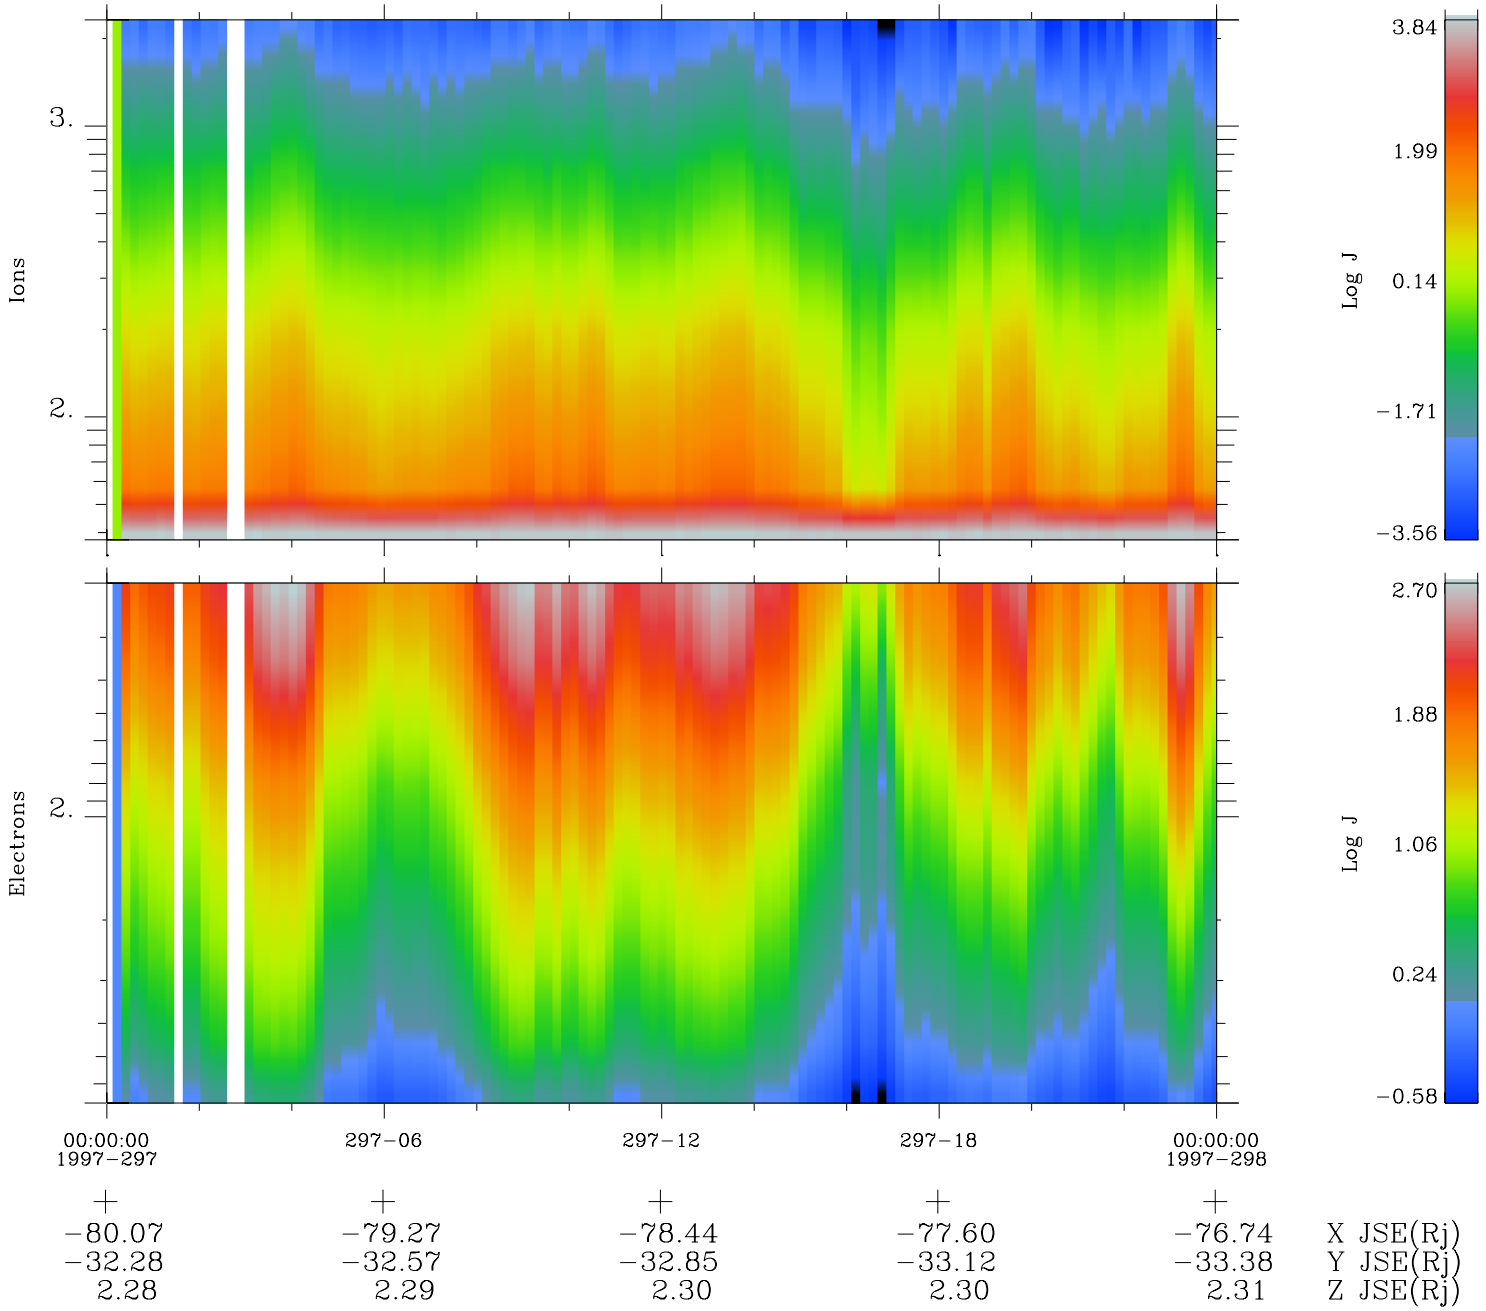

# Galileo EPD Real Time Omni Spectrum 97297

Software Version: RTSPEC\_OMNI V 1.20  
 Data Production: 06-03-00  
 Plot Production: Sun Sep 16 06:22:42 2001  
 Color File: wondr3  
 Geofactor File: 1.1

◇ = Jupiter look direction  
 □ = Corotation look direction