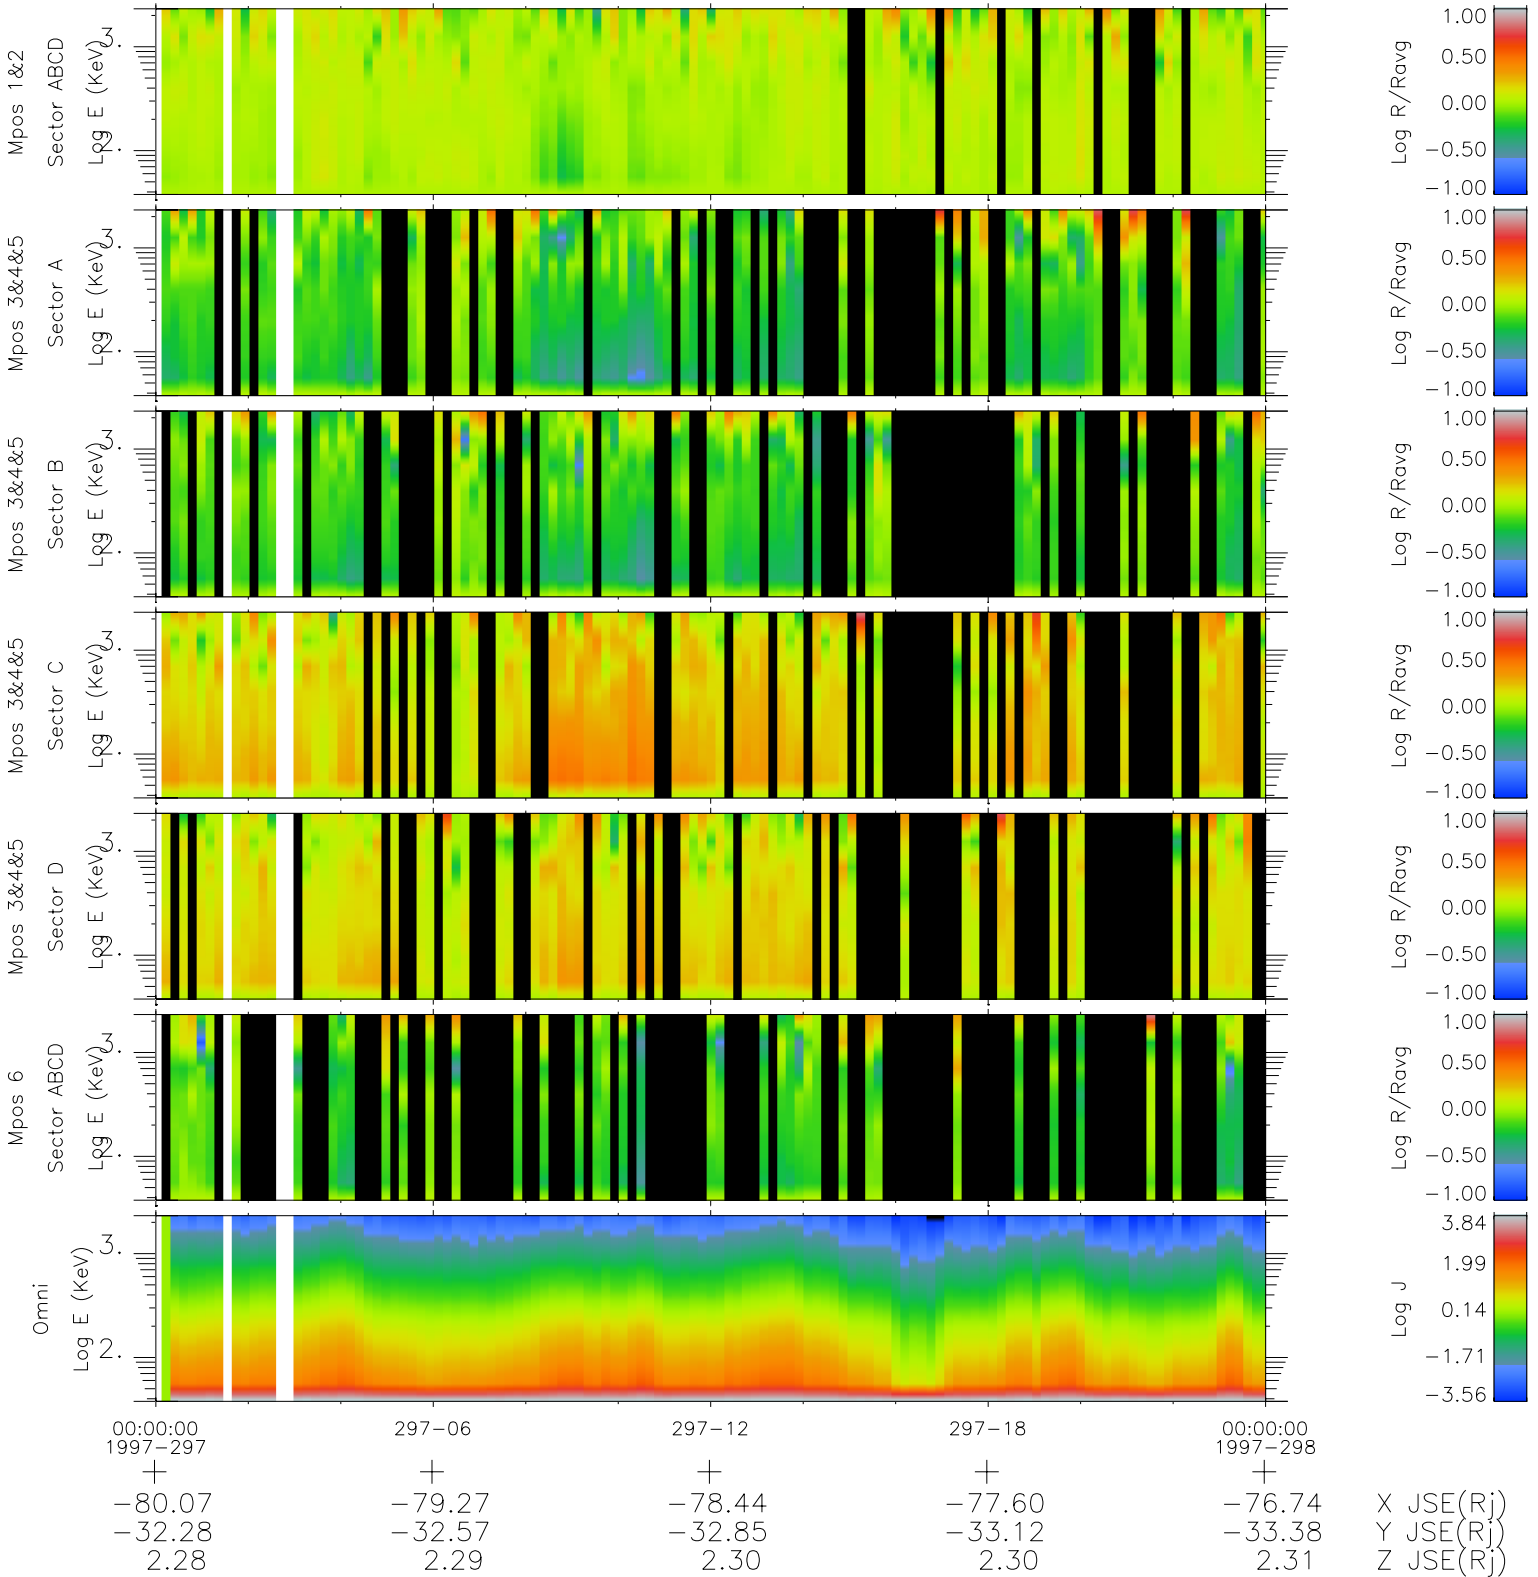

# Galileo EPD Real Time R6 Ions Spectra 97297

Software Version: RTSPEC\_R6 V 1.20  
 Data Production: 06-03-00  
 Plot Production: Sun Sep 16 06:22:28 2001  
 Color File: wondr3  
 Geofactor File: 1.1

◇ = Jupiter look direction  
 □ = Corotation look direction