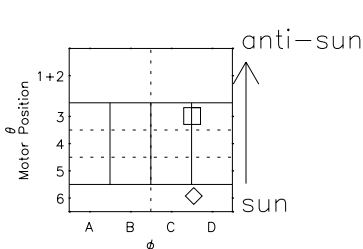

# Galileo EPD Real Time R6 Ions Spectra 97297

Software Version: RTSPEC\_R6 V 1.20  
 Data Production: 06-03-00  
 Plot Production: Sun Sep 16 06:22:28 2001  
 Color File: wondr3  
 Geofactor File: 1.1

◇ = Jupiter look direction  
 □ = Corotation look direction