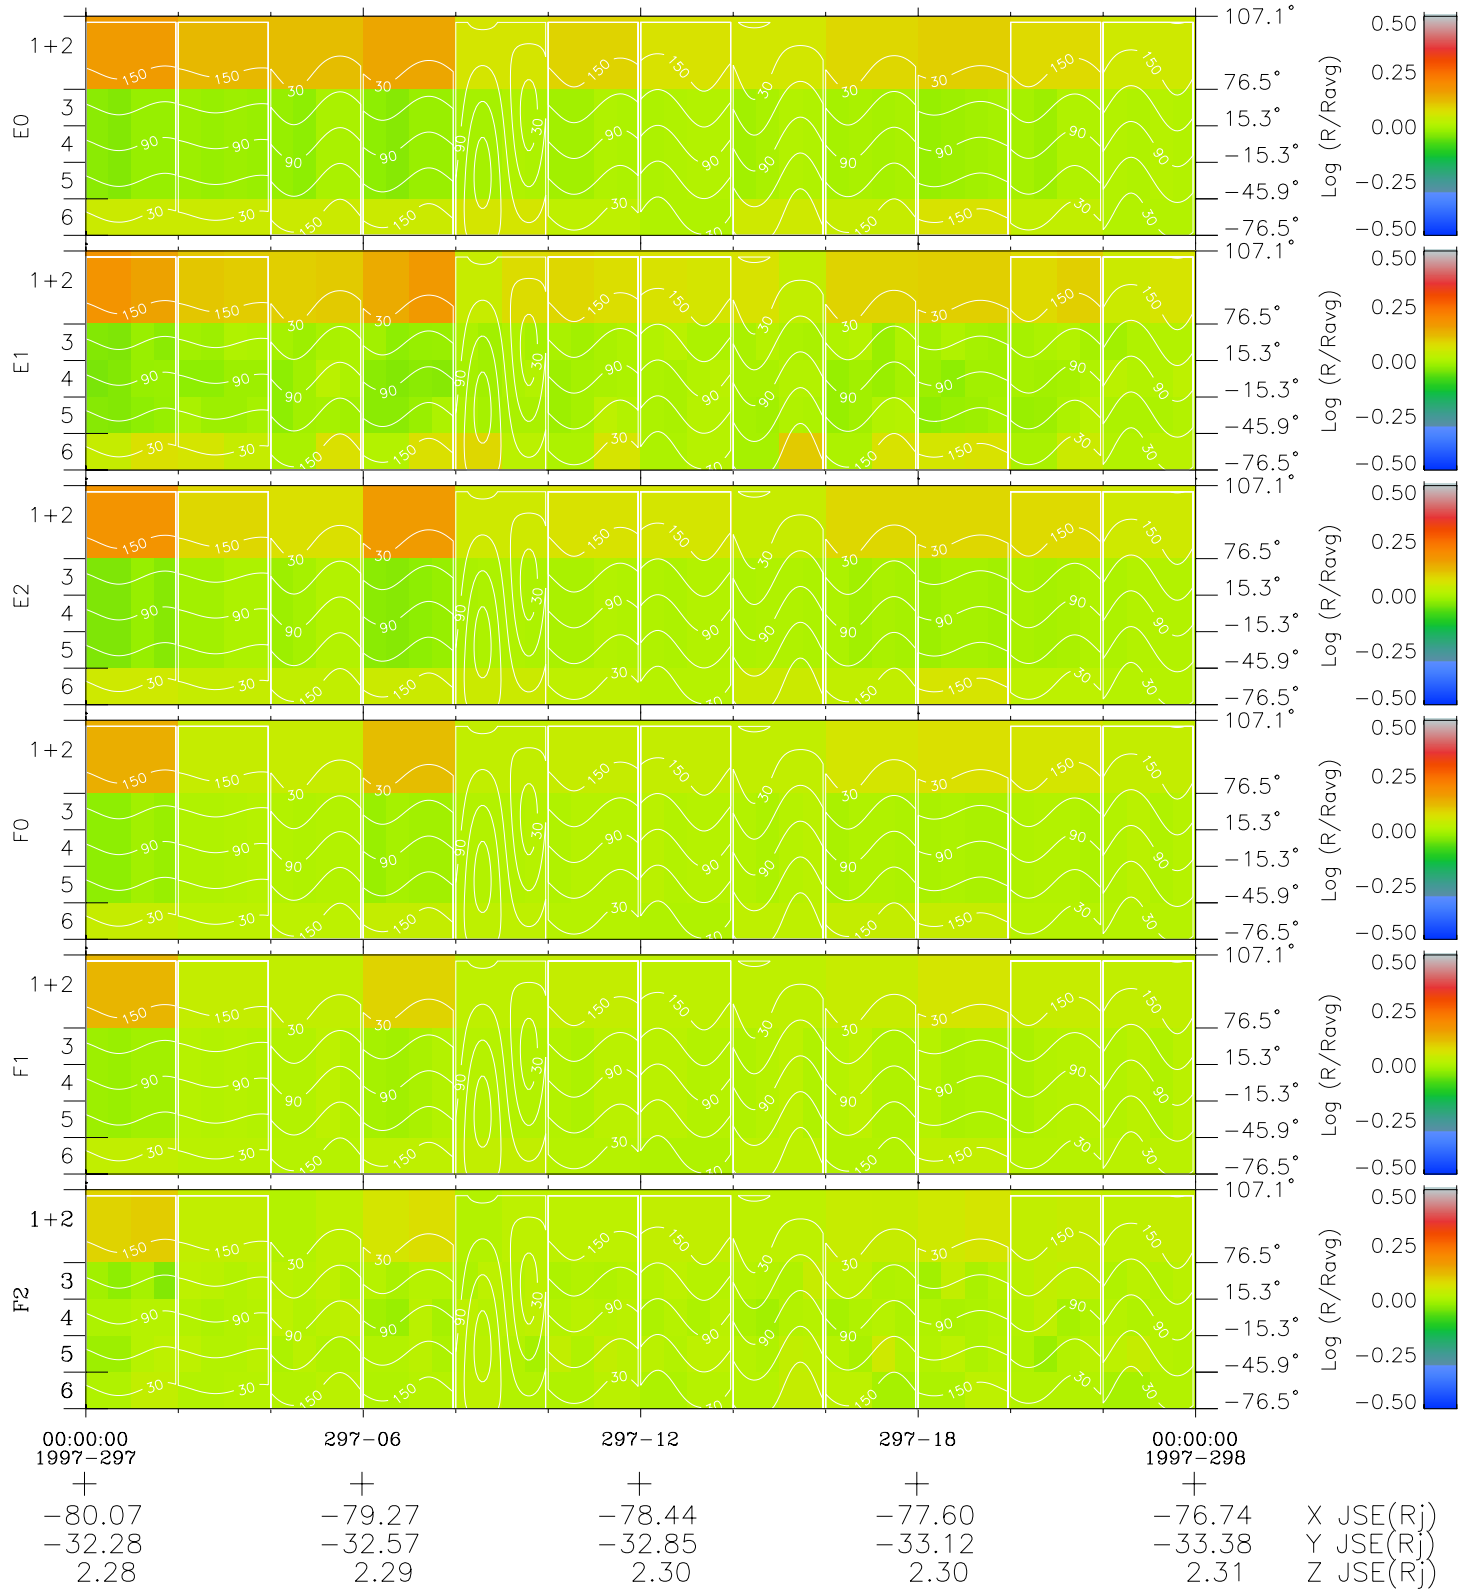

Galileo EPD Real Time All-Sky Anisotropies 97297

Software Version: RTSKY_MEAN V 1.20
 Data Production: 06-03-00
 Plot Production: Sun Sep 16 06:22:57 2001
 Color File: wondr3
 Geofactor File: 1.1

- ◇ = Jupiter look direction
- = Corotation look direction