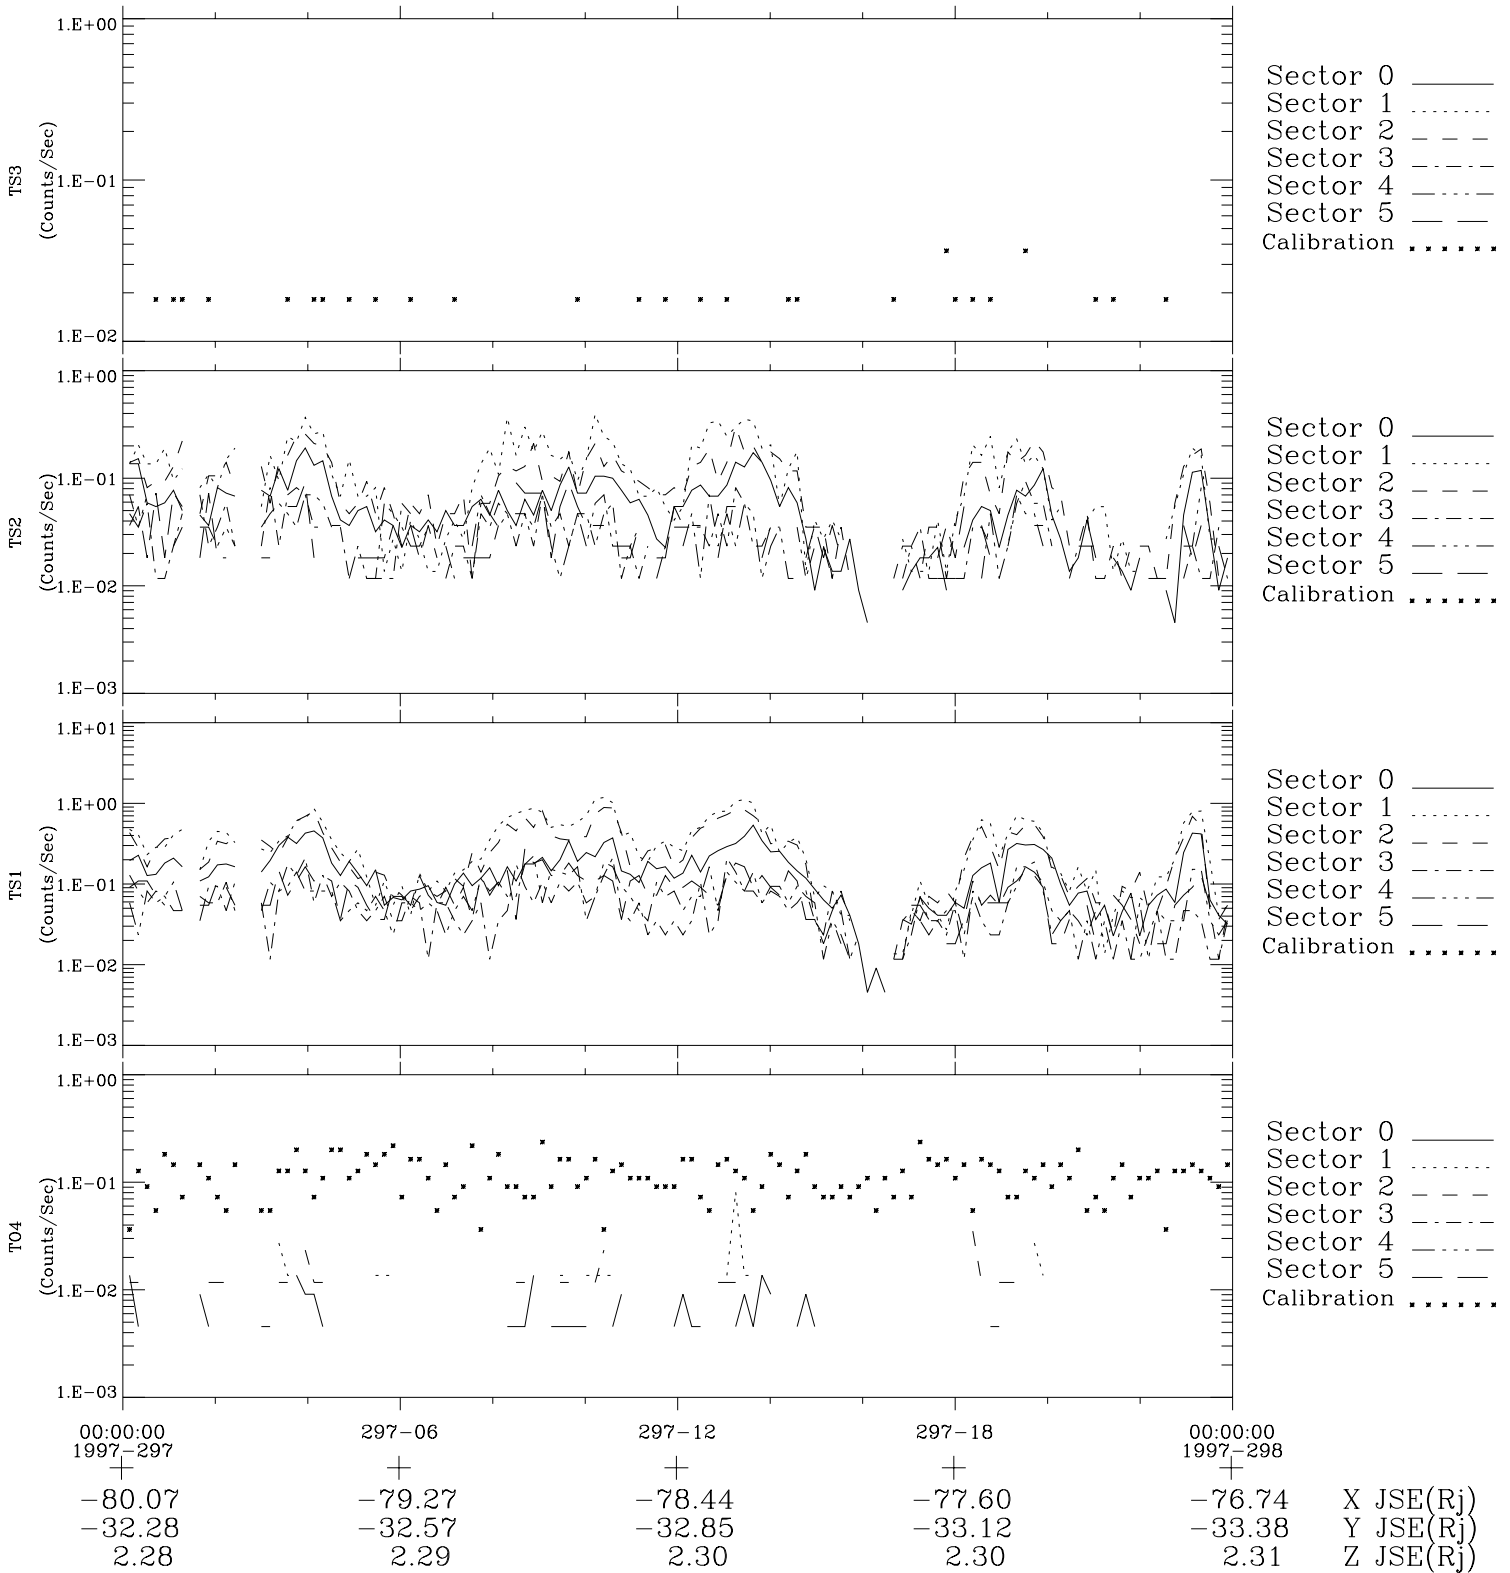

Galileo EPD Real-Time Six-Sector 97297

Software Version: RTLINE_R6 V 1.20
Data Production: 06-03-00
Plot Production: Sun Sep 16 06:24:53 2001

◇ = Jupiter look direction
□ = Corotation look direction