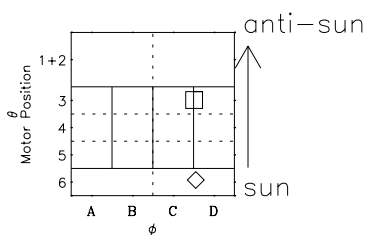

Galileo EPD Real-Time Six-Sector 97297

Software Version: RTLINE_R6 V 1.20
Data Production: 06-03-00
Plot Production: Sun Sep 16 06:24:53 2001

◇ = Jupiter look direction
□ = Corotation look direction