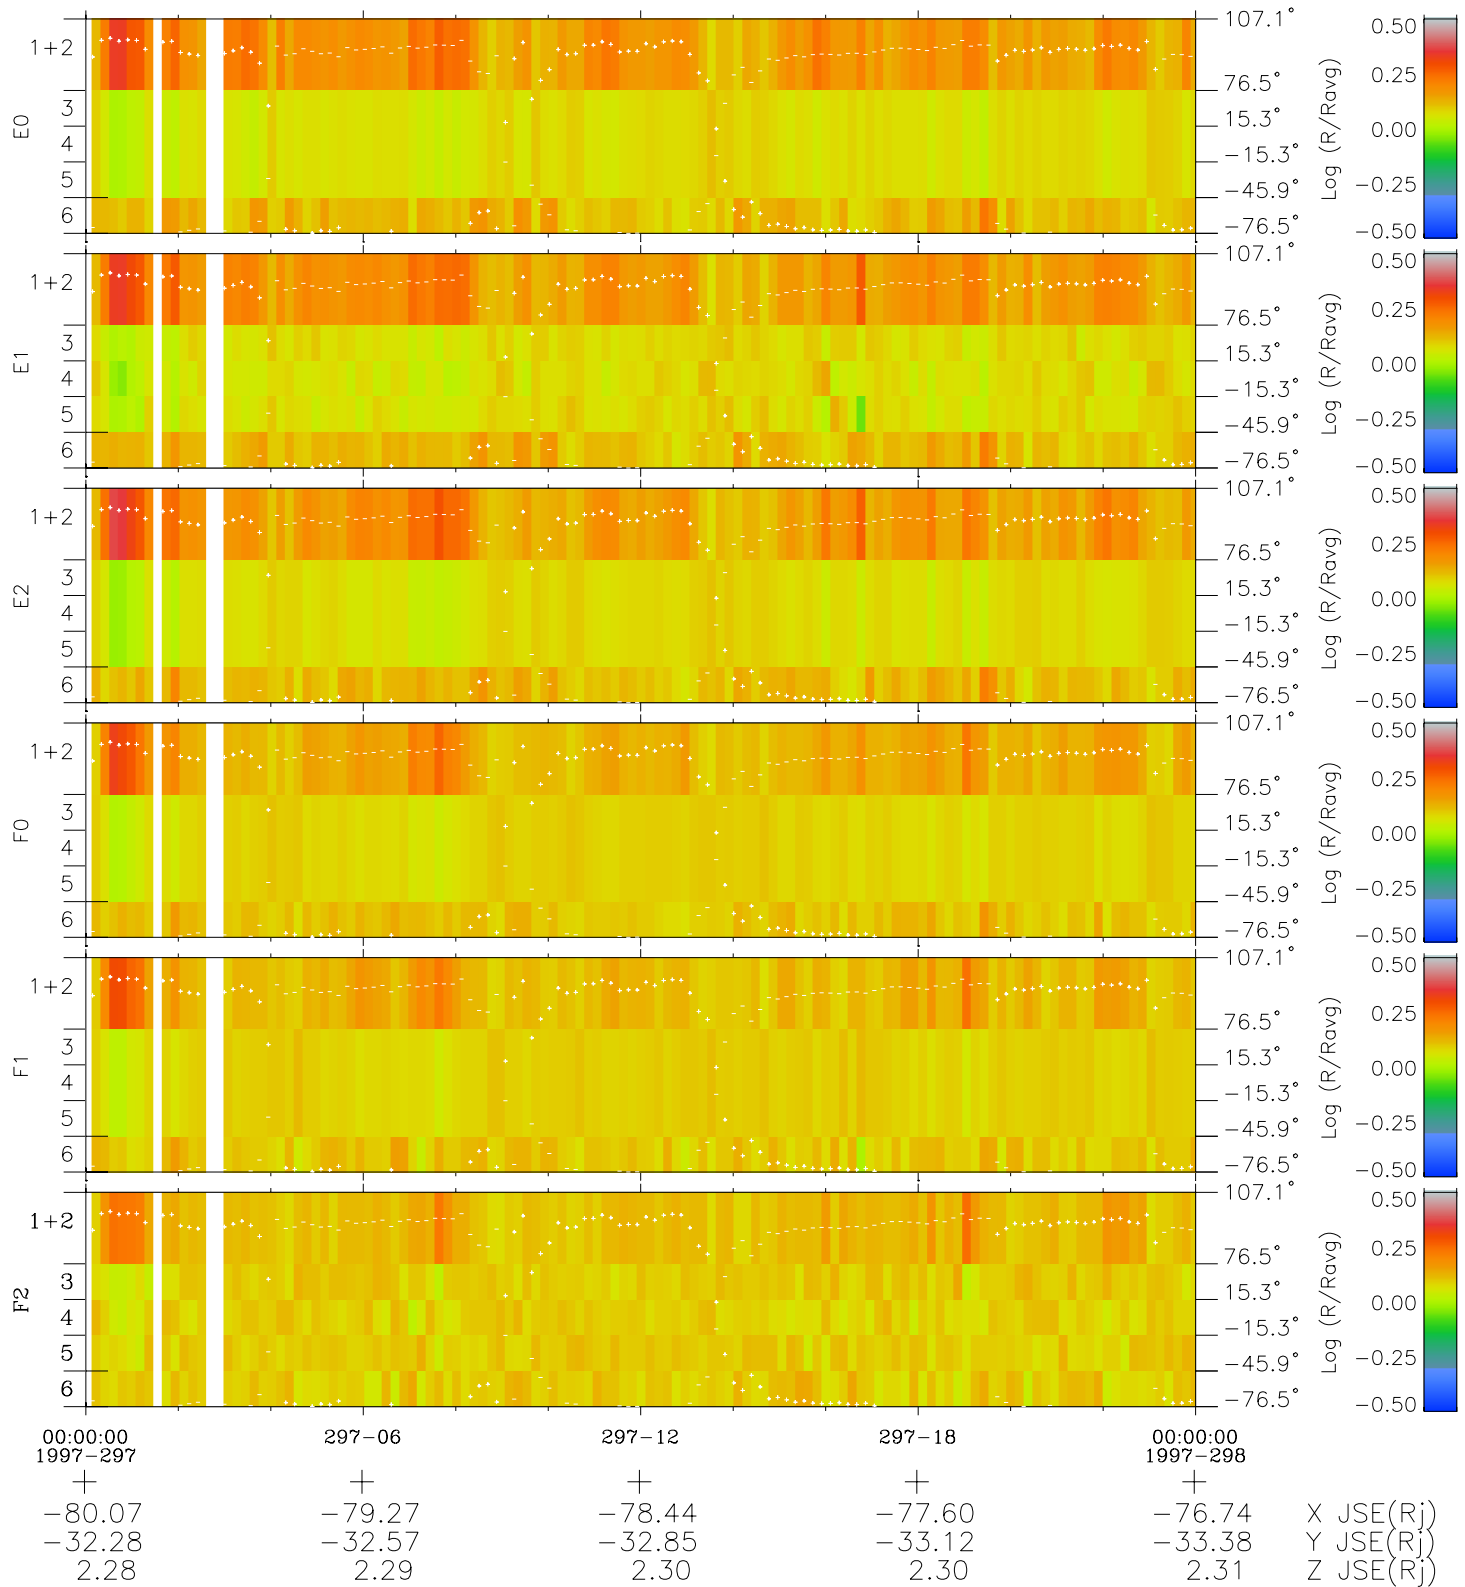

Galileo EPD Real Elevation Anisotropies 97297

Software Version: RTELEV_MEAN V 1.20
 Data Production: 06-03-00
 Plot Production: Sun Sep 16 06:23:39 2001
 Color File: wondr3
 Geofactor File: 1.1

◇ = Jupiter look direction
 □ = Corotation look direction