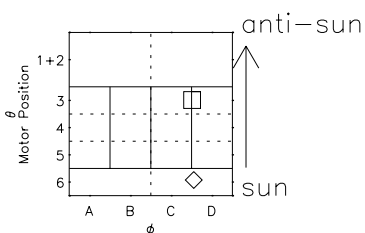

Galileo EPD Real Elevation Anisotropies 97297

Software Version: RTELEV_MEAN V 1.20
 Data Production: 06-03-00
 Plot Production: Sun Sep 16 06:23:39 2001
 Color File: wondr3
 Geofactor File: 1.1

◇ = Jupiter look direction
 □ = Corotation look direction