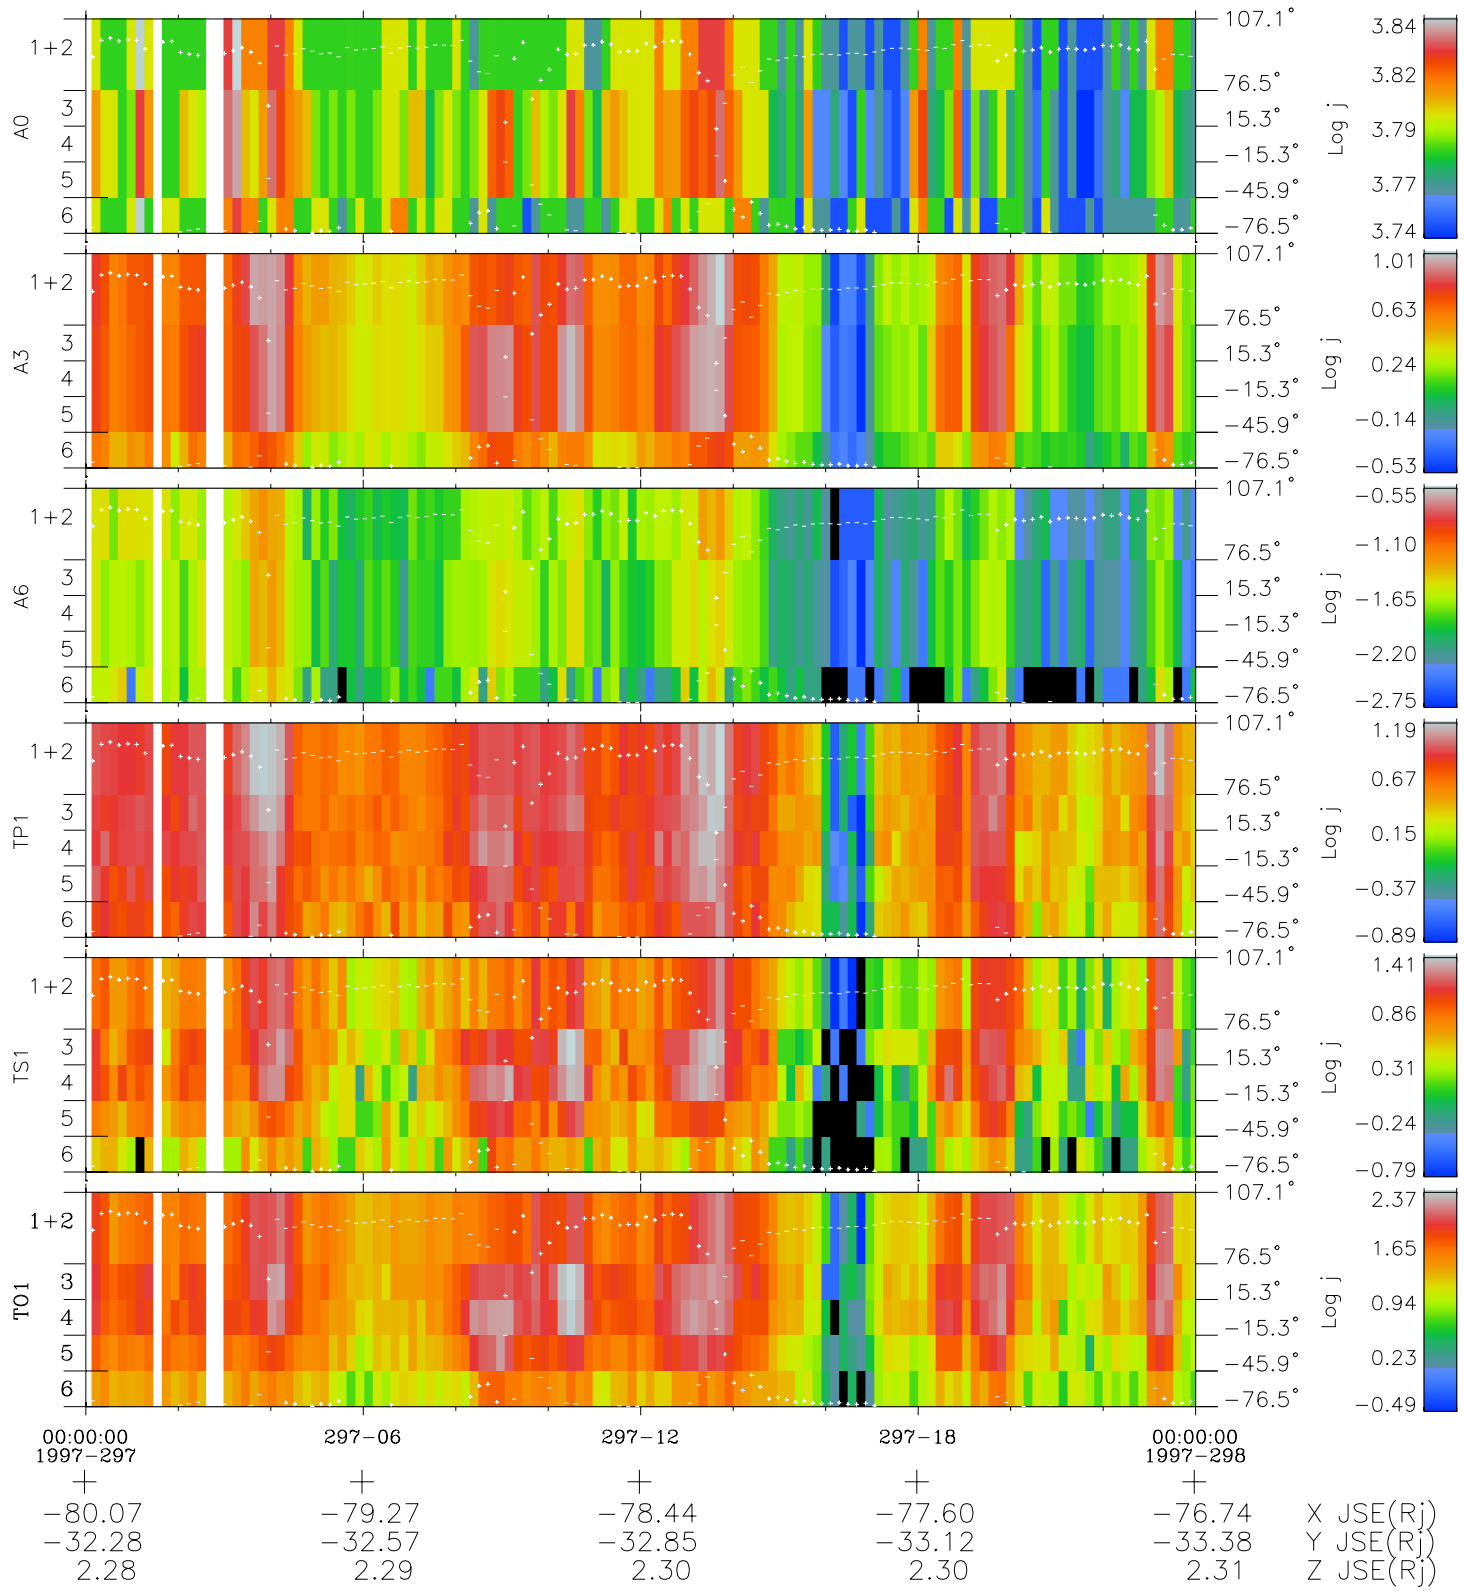

Galileo EPD Real Elevation Anisotropies 97297

Software Version: RTELEV_FLUX V 1.20
 Data Production: 06-03-00
 Plot Production: Sun Sep 16 06:23:45 2001
 Color File: wondr3
 Geofactor File: 1.1

- ◇ = Jupiter look direction
- = Corotation look direction