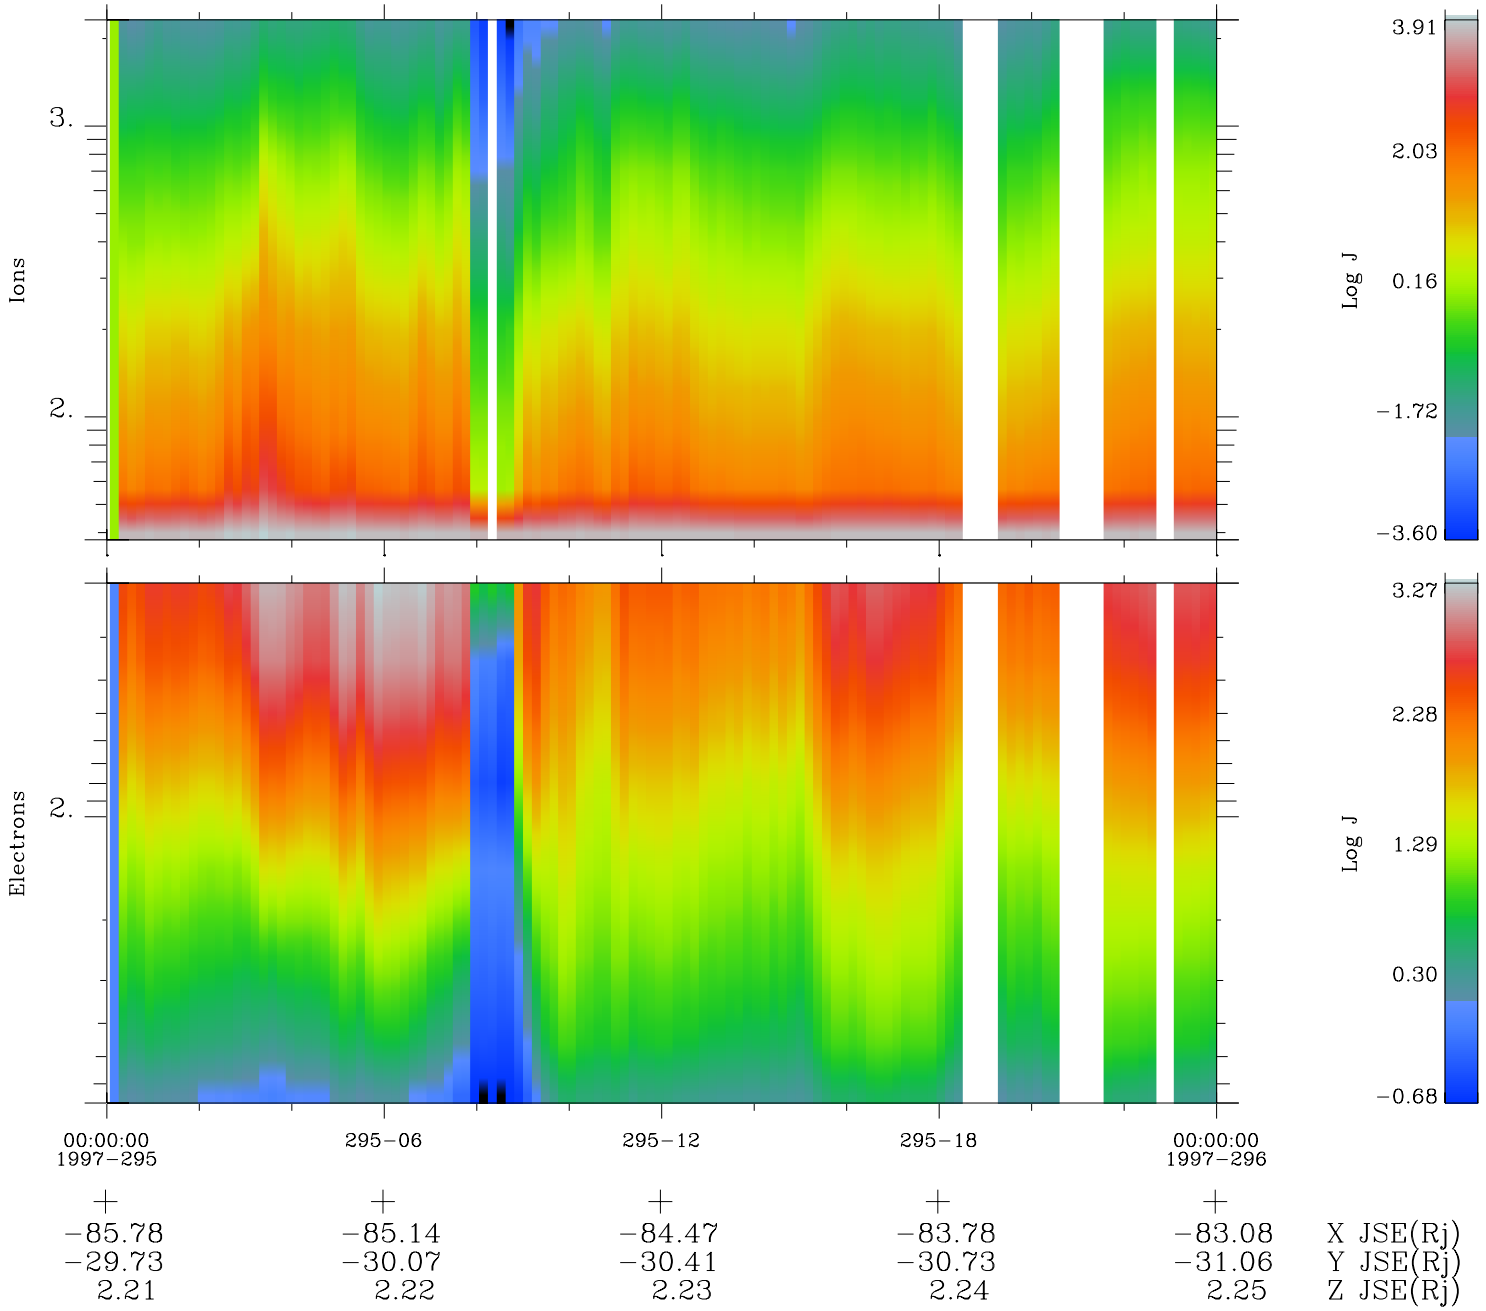

Galileo EPD Real Time Omni Spectrum 97295

Software Version: RTSPEC_OMNI V 1.20
 Data Production: 06-03-00
 Plot Production: Sun Sep 16 06:06:15 2001
 Color File: wondr3
 Geofactor File: 1.1

◇ = Jupiter look direction
 □ = Corotation look direction