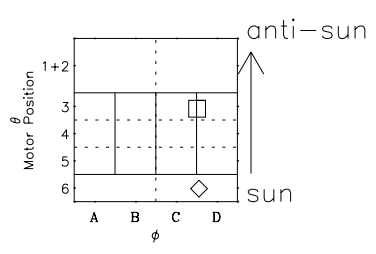

Galileo EPD Real Time Omni Spectrum 97295

Software Version: RTSPEC_OMNI V 1.20
 Data Production: 06-03-00
 Plot Production: Sun Sep 16 06:06:15 2001
 Color File: wondr3
 Geofactor File: 1.1

◇ = Jupiter look direction
 □ = Corotation look direction