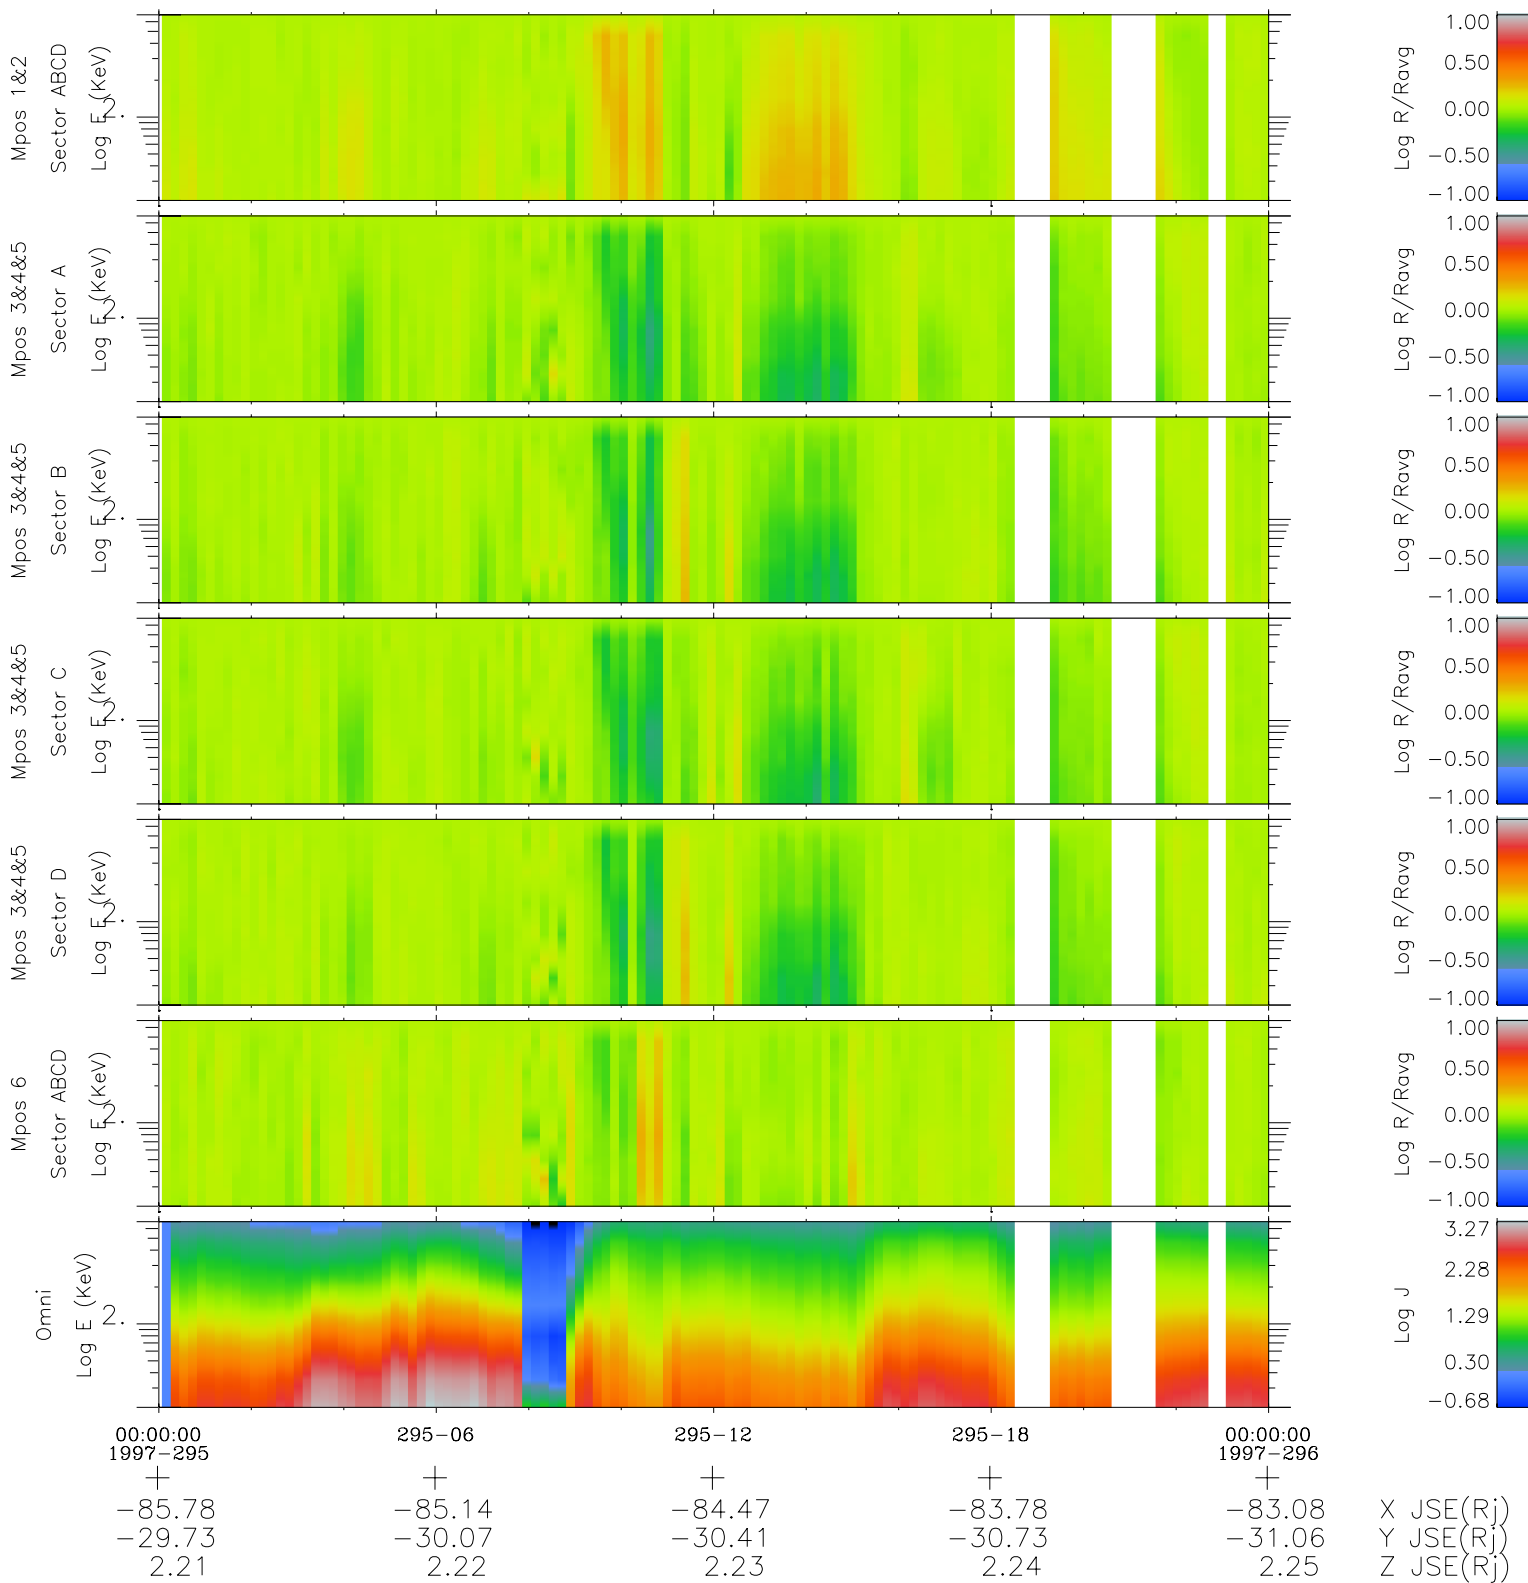

# Galileo EPD Real Time R6 Electrons Spectra 97295

Software Version: RTSPEC\_R6 V 1.20  
 Data Production: 06-03-00  
 Plot Production: Sun Sep 16 06:06:09 2001  
 Color File: wondr3  
 Geofactor File: 1.1

- ◇ = Jupiter look direction
- = Corotation look direction