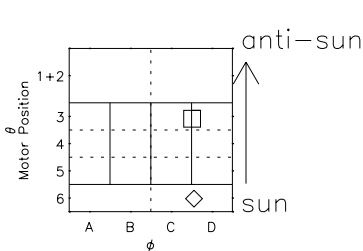

Galileo EPD Real Time R6 Ions Spectra 97295

Software Version: RTSPEC_R6 V 1.20
 Data Production: 06-03-00
 Plot Production: Sun Sep 16 06:06:02 2001
 Color File: wondr3
 Geofactor File: 1.1

- ◇ = Jupiter look direction
- = Corotation look direction