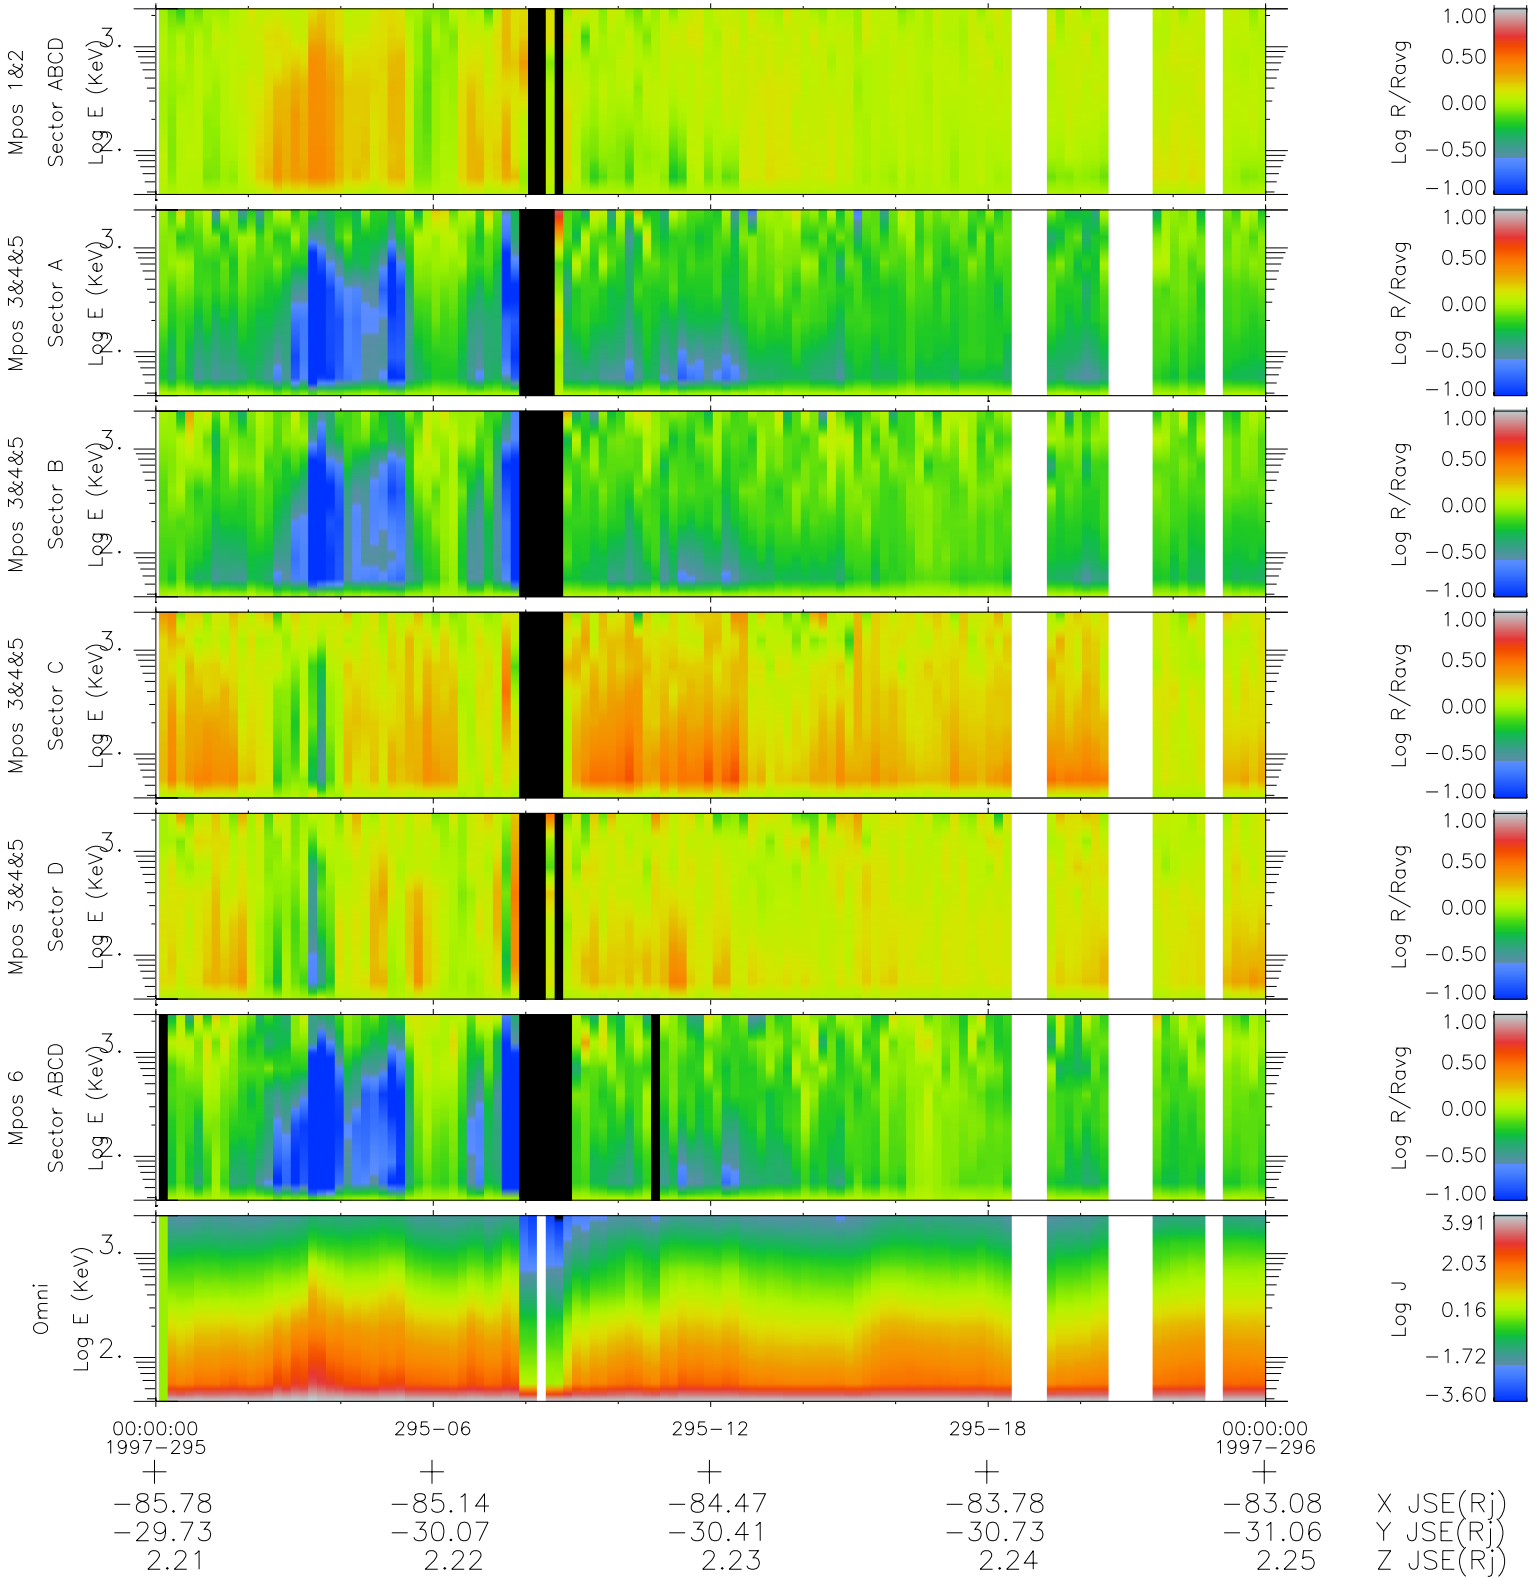

Galileo EPD Real Time R6 Ions Spectra 97295

Software Version: RTSPEC_R6 V 1.20
 Data Production: 06-03-00
 Plot Production: Sun Sep 16 06:06:02 2001
 Color File: wondr3
 Geofactor File: 1.1

- ◇ = Jupiter look direction
- = Corotation look direction