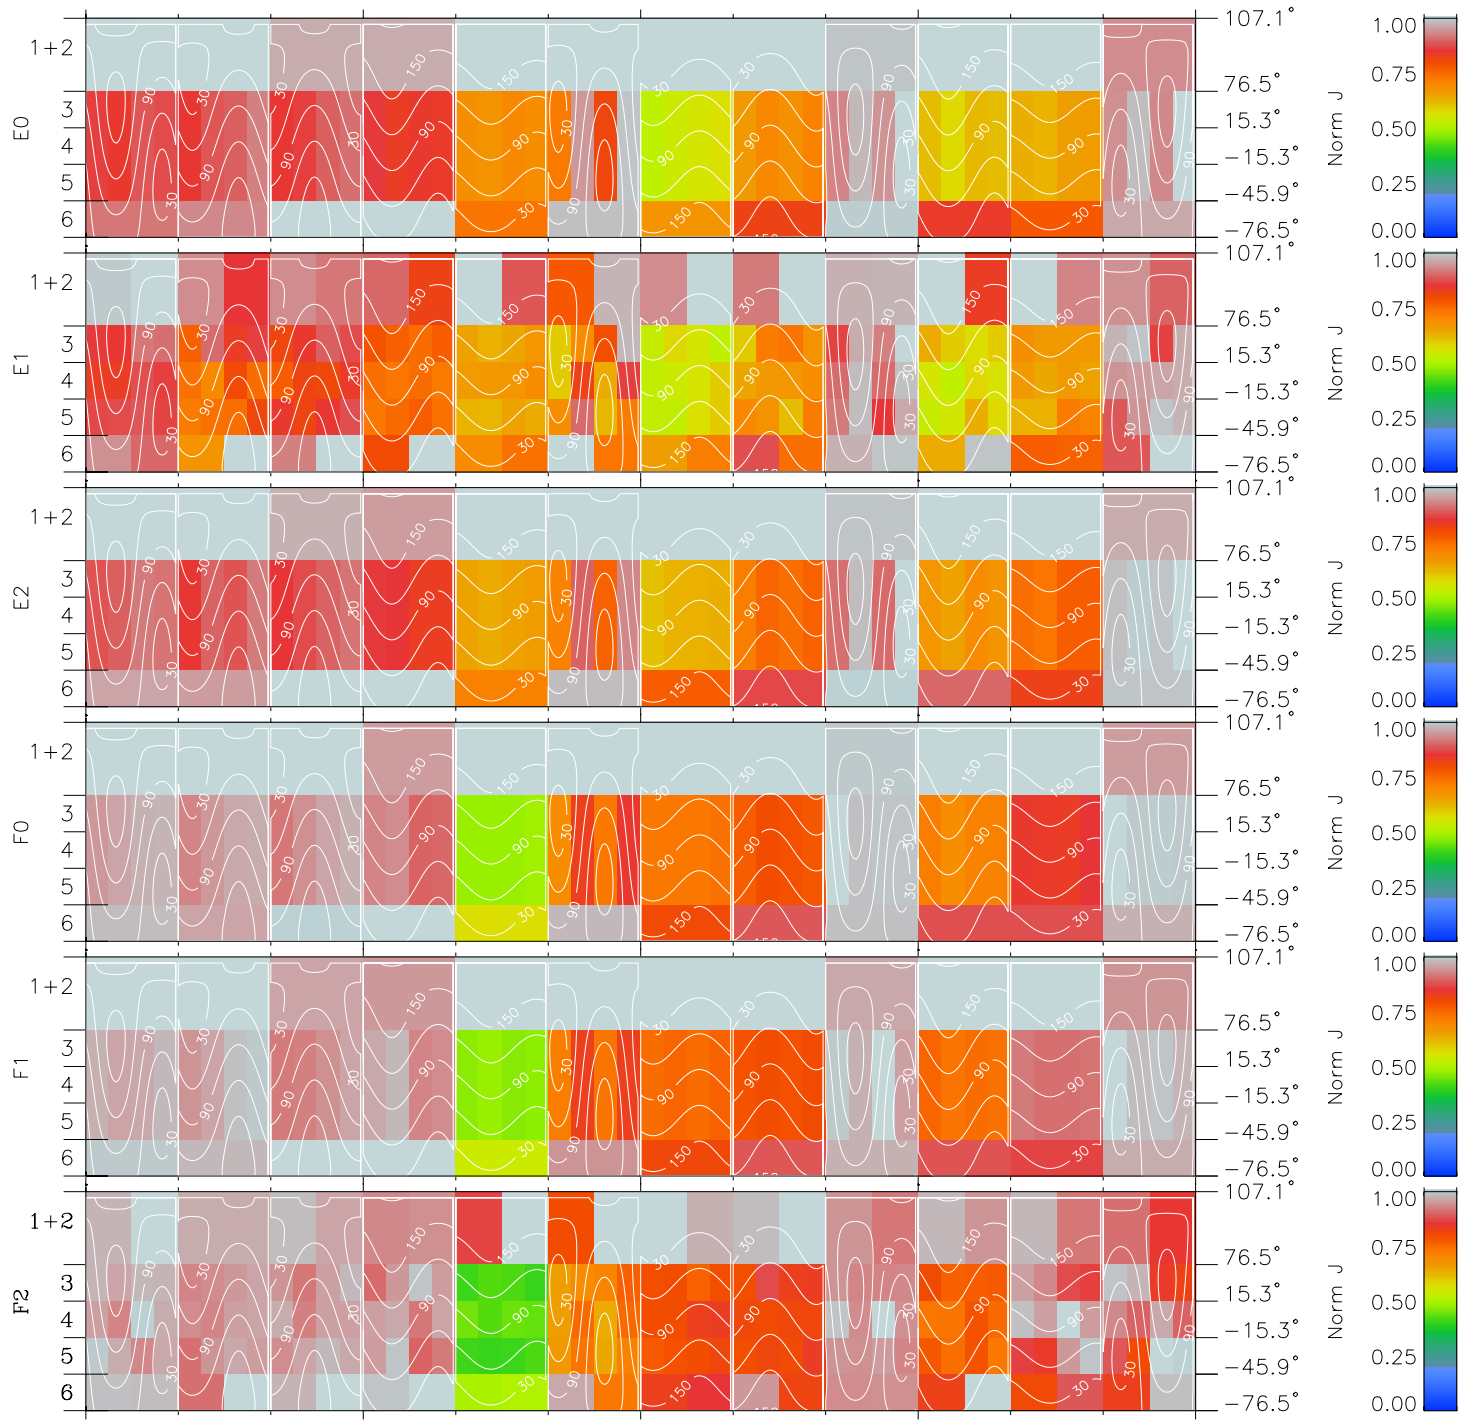

Galileo EPD Real Time All-Sky Anisotropies 97295

Software Version: RTSKY_NORM V 1.20
 Data Production: 06-03-00
 Plot Production: Sun Sep 16 06:07:00 2001
 Color File: wondr3
 Geofactor File: 1.1

00:00:00 1997-295	295-06	295-12	295-18	00:00:00 1997-296	
+	+	+	+	+	
-85.78	-85.14	-84.47	-83.78	-83.08	X JSE(R _j)
-29.73	-30.07	-30.41	-30.73	-31.06	Y JSE(R _j)
2.21	2.22	2.23	2.24	2.25	Z JSE(R _j)

- ◇ = Jupiter look direction
- = Corotation look direction