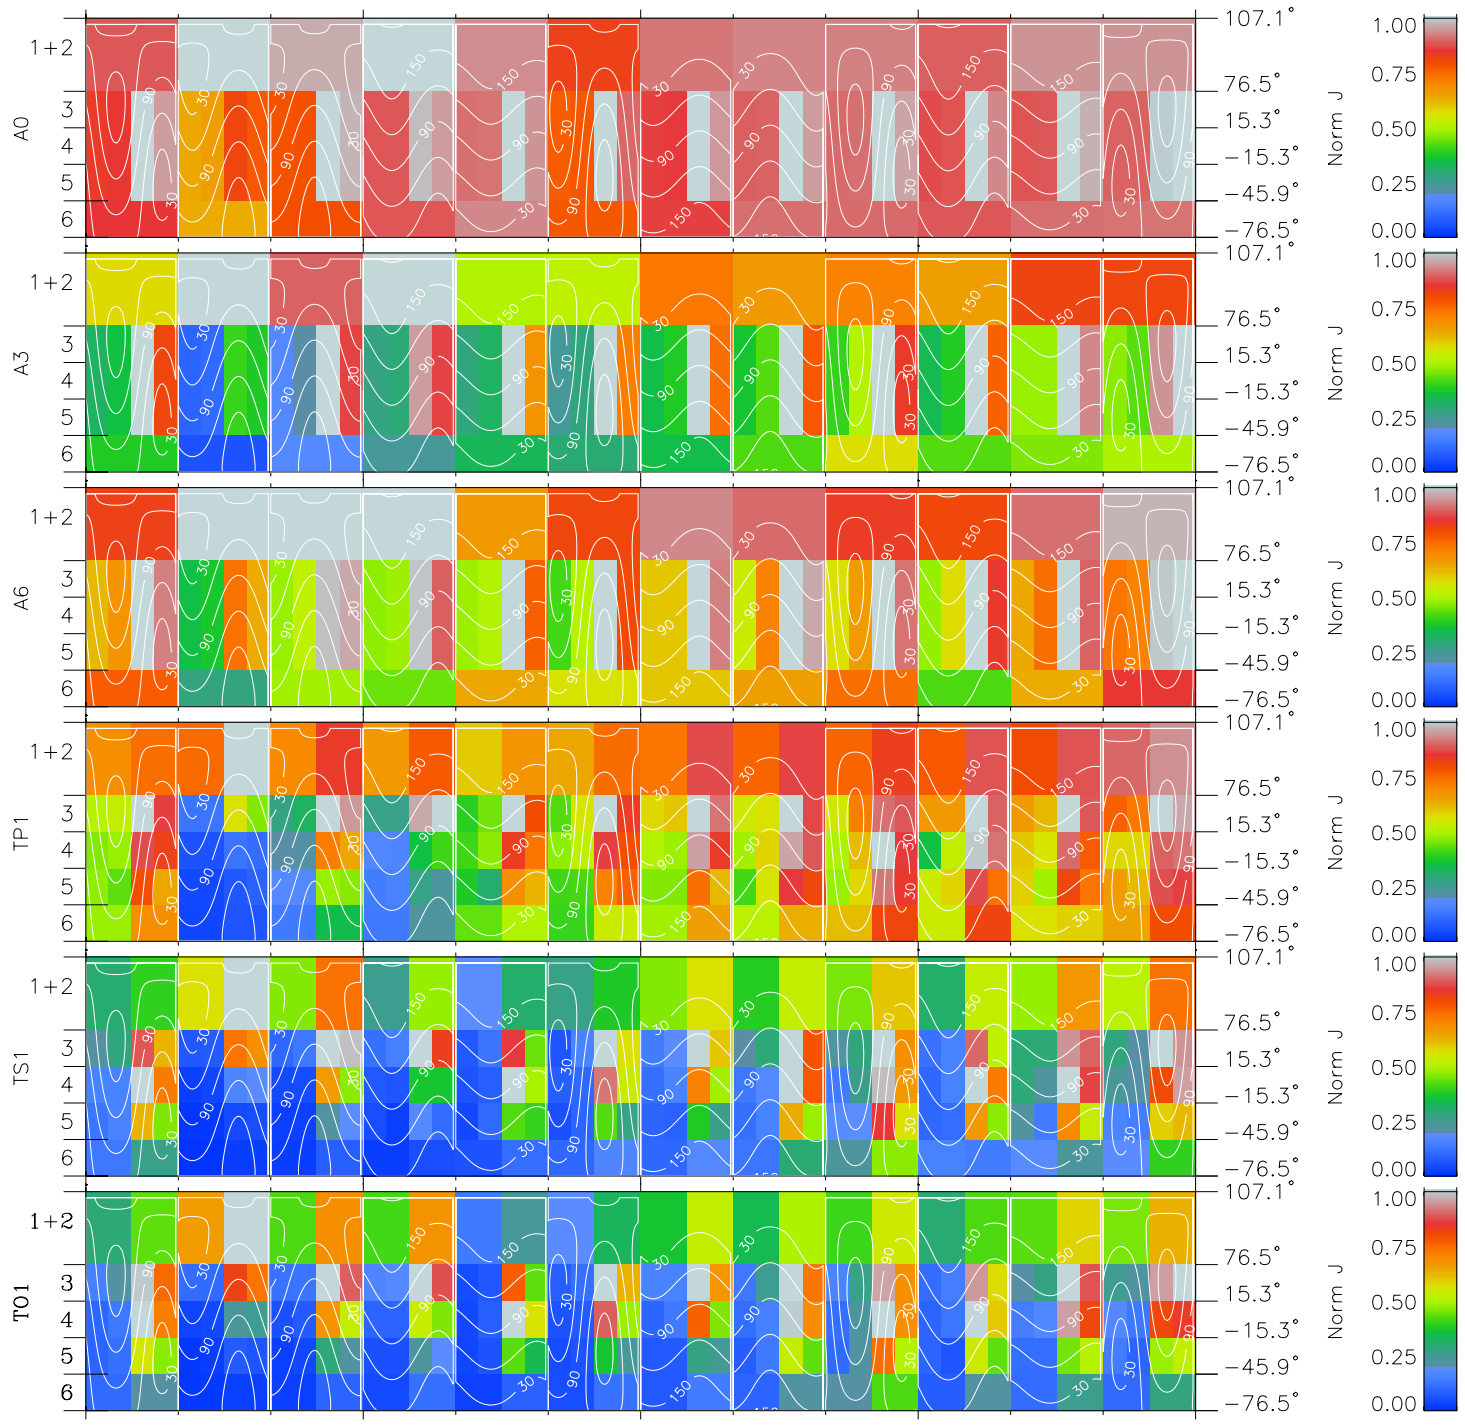

Galileo EPD Real Time All-Sky Anisotropies 97295

Software Version: RTSKY_NORM V 1.20
 Data Production: 06-03-00
 Plot Production: Sun Sep 16 06:06:52 2001
 Color File: wondr3
 Geofactor File: 1.1

00:00:00 1997-295	295-06	295-12	295-18	00:00:00 1997-296	X JSE(R _j)
+	+	+	+	+	Y JSE(R _j)
-85.78	-85.14	-84.47	-83.78	-83.08	Z JSE(R _j)
-29.73	-30.07	-30.41	-30.73	-31.06	
2.21	2.22	2.23	2.24	2.25	

◇ = Jupiter look direction
 □ = Corotation look direction