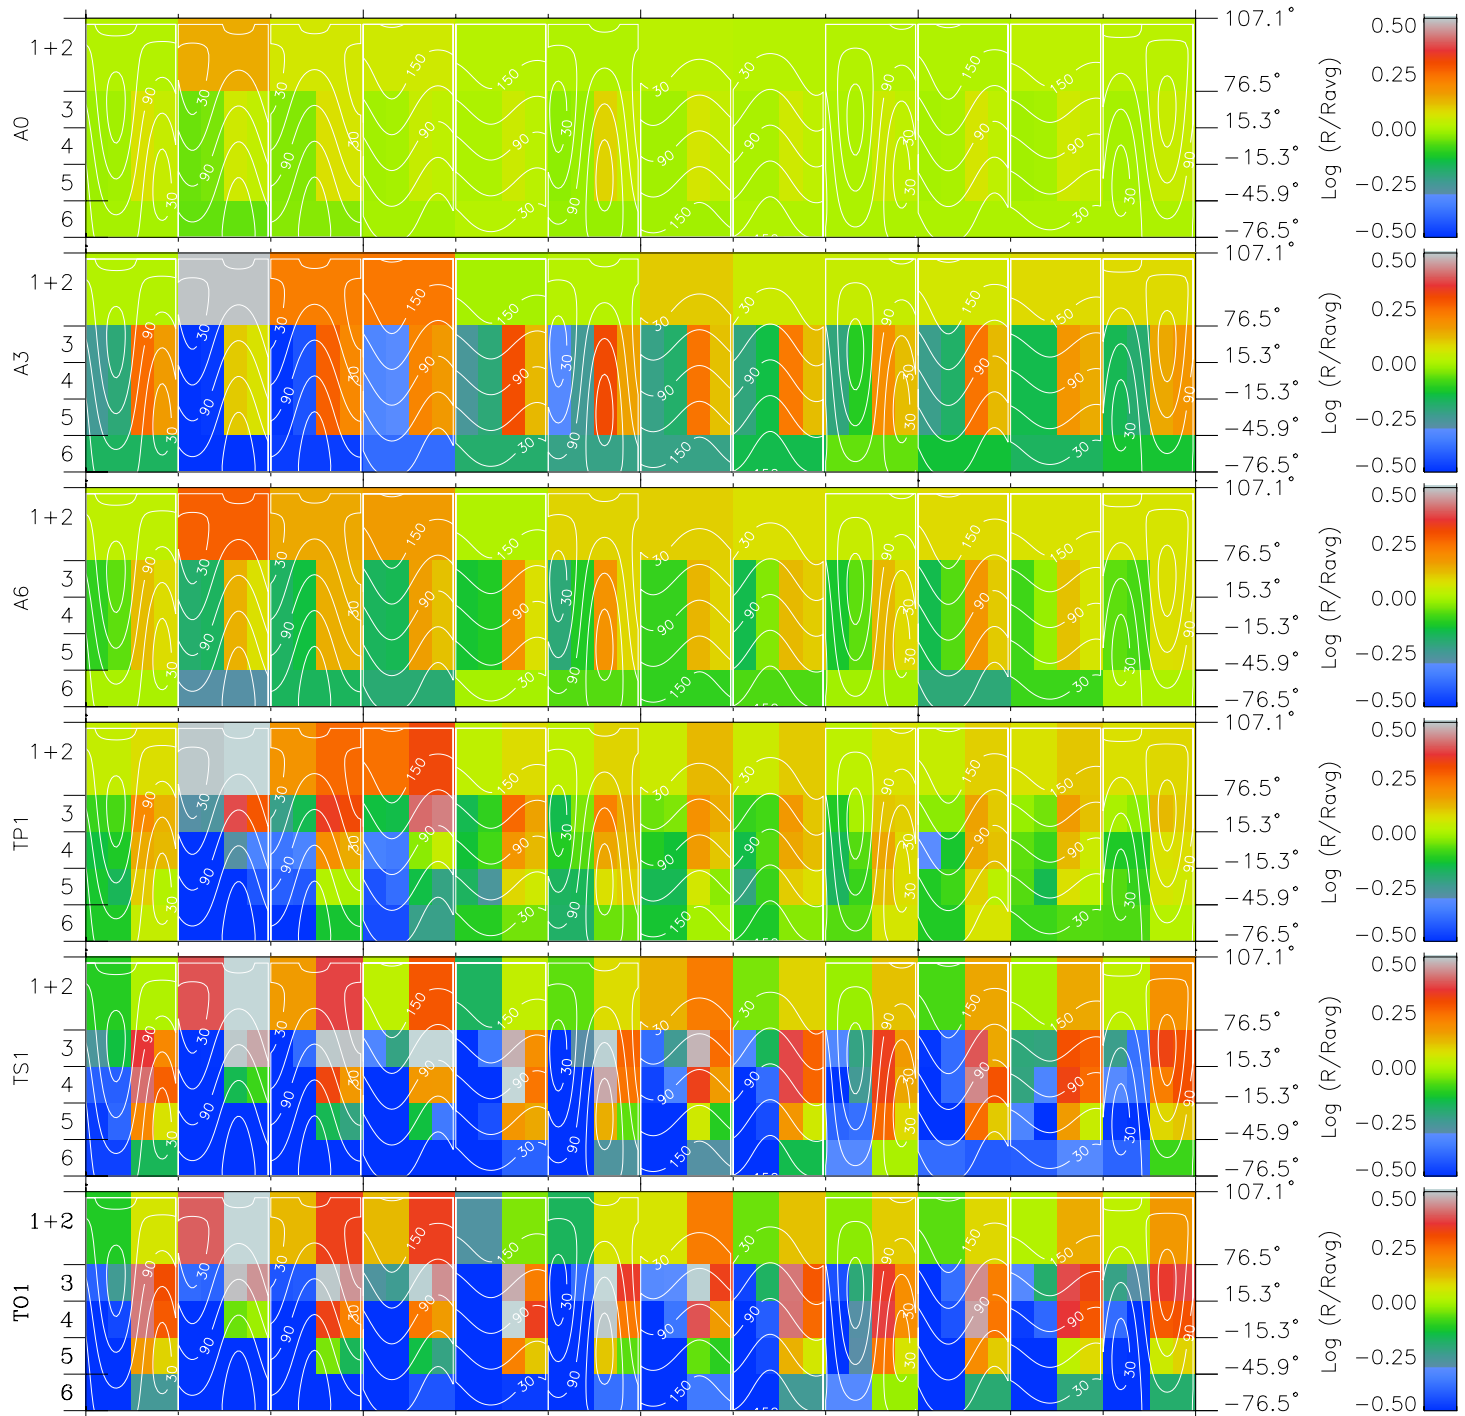

# Galileo EPD Real Time All-Sky Anisotropies 97295

Software Version: RTSKY\_MEAN V 1.20  
 Data Production: 06-03-00  
 Plot Production: Sun Sep 16 06:06:23 2001  
 Color File: wondr3  
 Geofactor File: 1.1

00:00:00 1997-295	295-06	295-12	295-18	00:00:00 1997-296	X JSE( $R_j$ )
+ -85.78	+ -85.14	+ -84.47	+ -83.78	+ -83.08	X JSE( $R_j$ )
-29.73	-30.07	-30.41	-30.73	-31.06	Y JSE( $R_j$ )
2.21	2.22	2.23	2.24	2.25	Z JSE( $R_j$ )

- ◇ = Jupiter look direction
- = Corotation look direction