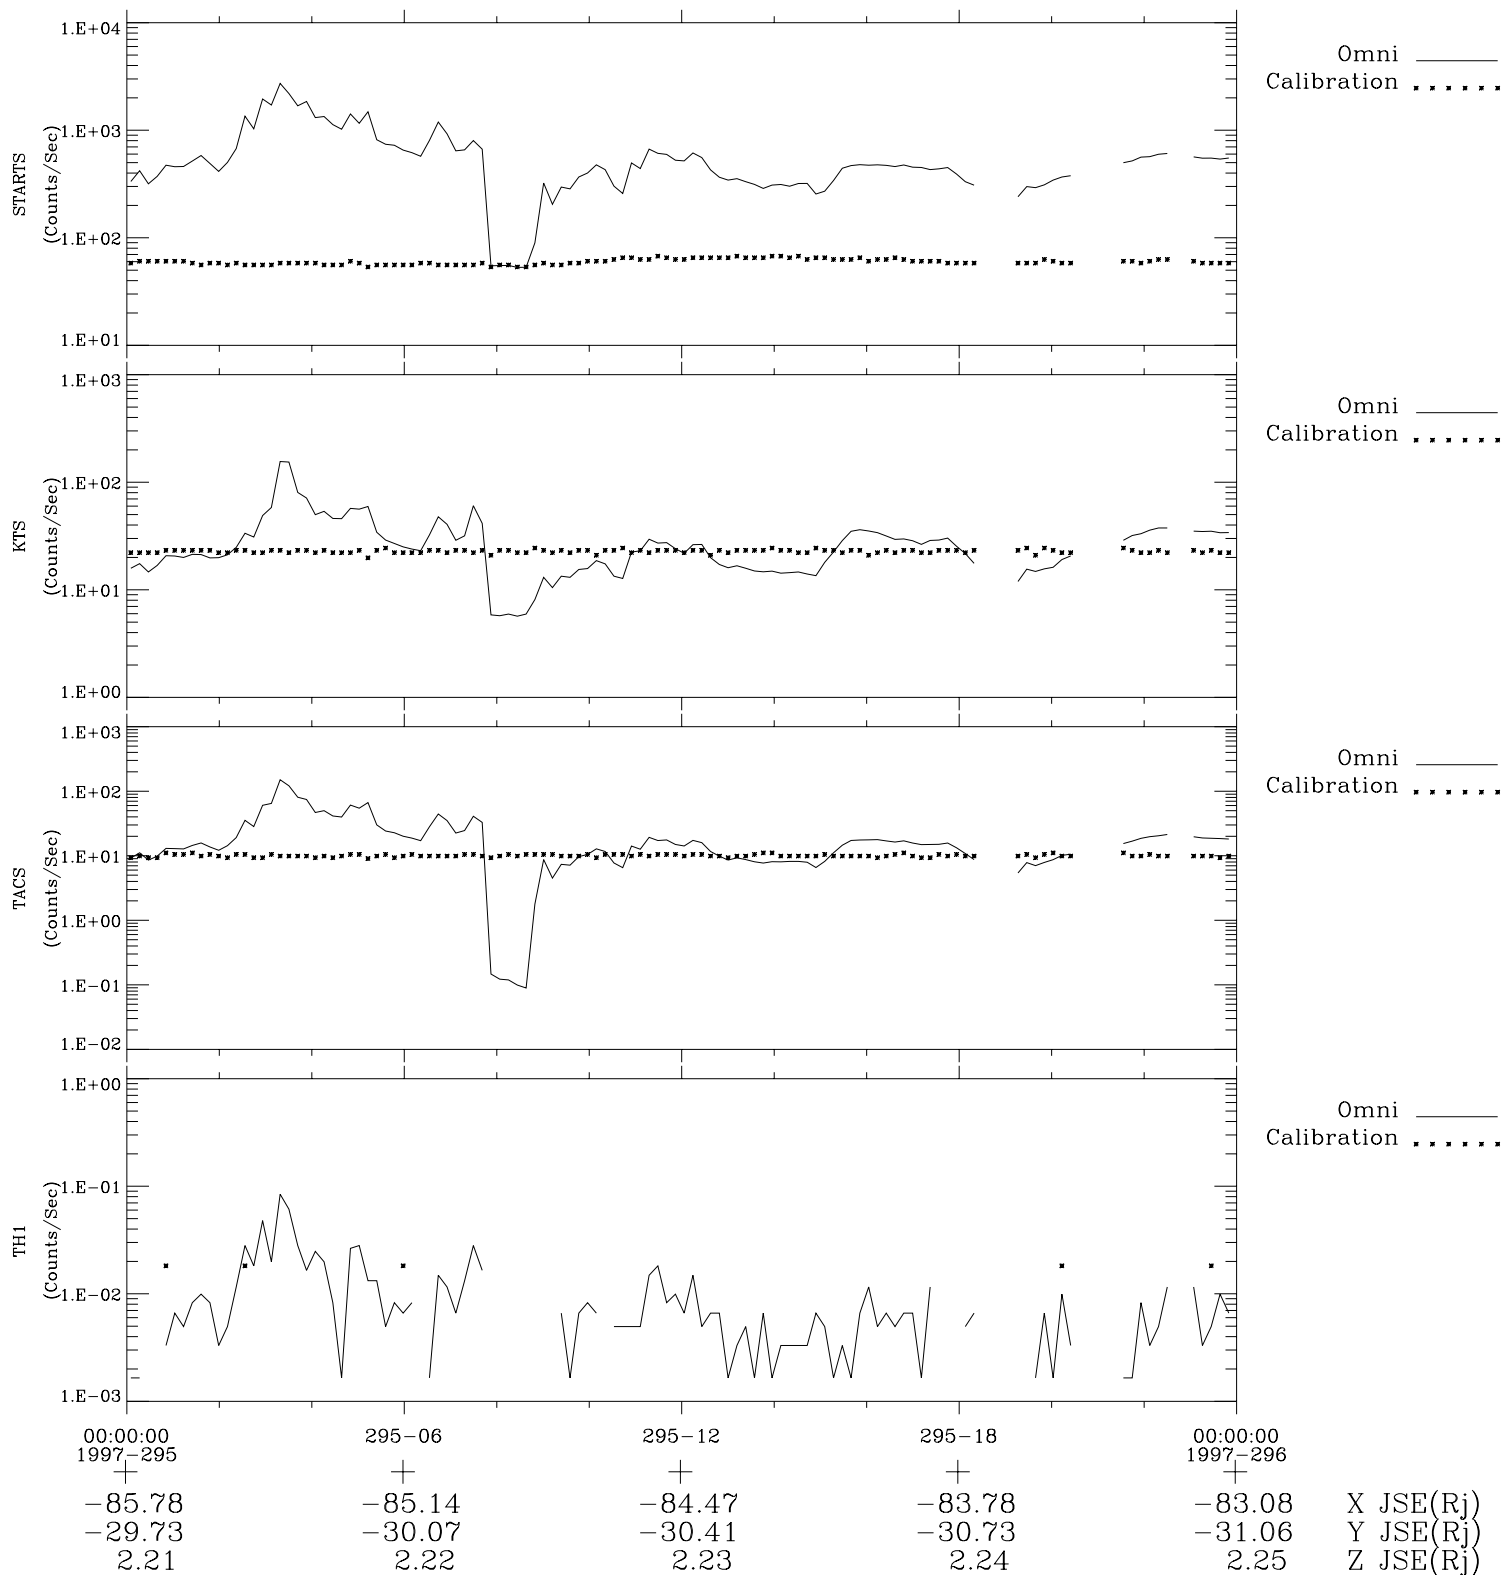

# Galileo EPD Real-Time Omni 97295

Software Version: RTLINE\_OMNI V 1.20  
Data Production: 06-03-00  
Plot Production: Sun Sep 16 06:08:16 2001

◇ = Jupiter look direction  
□ = Corotation look direction