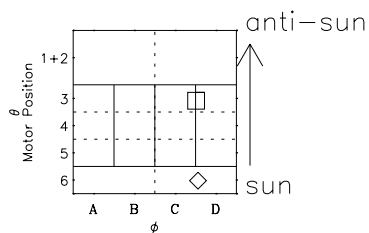

# Galileo EPD Real-Time Omni 97295

Software Version: RTLINE\_OMNI V 1.20  
Data Production: 06-03-00  
Plot Production: Sun Sep 16 06:08:16 2001

◇ = Jupiter look direction  
□ = Corotation look direction