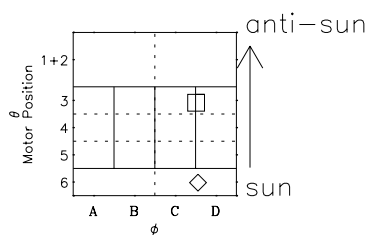

# Galileo EPD Real-Time Omni 97295

Software Version: RTLINE\_OMNI V 1.20  
Data Production: 06-03-00  
Plot Production: Sun Sep 16 06:08:15 2001

◇ = Jupiter look direction  
□ = Corotation look direction