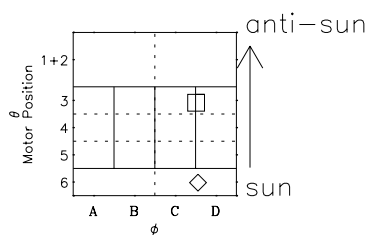

# Galileo EPD Real-Time Omni 97295

Software Version: RTLINE\_OMNI V 1.20  
Data Production: 06-03-00  
Plot Production: Sun Sep 16 06:08:15 2001

- ◇ = Jupiter look direction
- = Corotation look direction