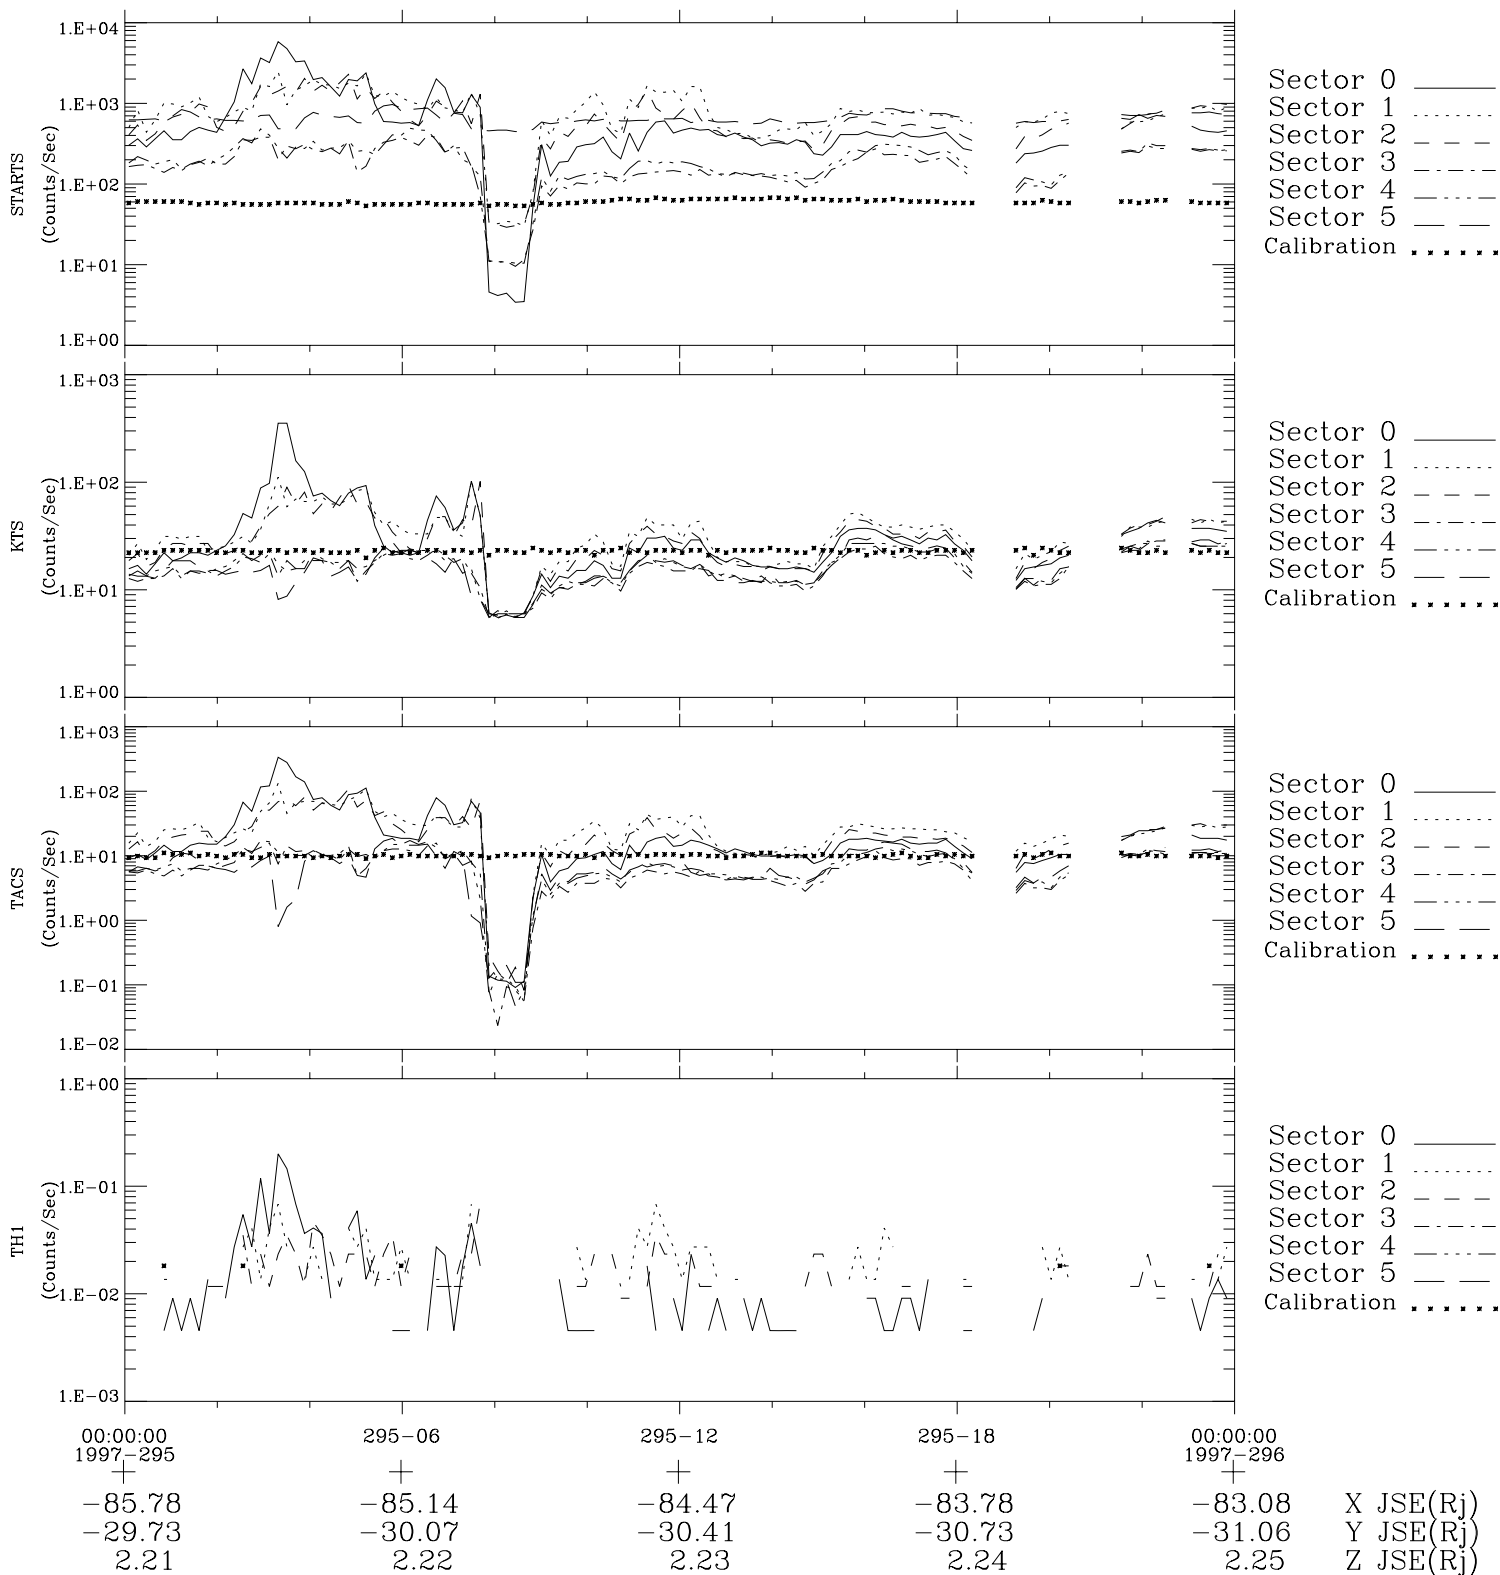

# Galileo EPD Real-Time Six-Sector 97295

Software Version: RTLINE\_R6 V 1.20  
Data Production: 06-03-00  
Plot Production: Sun Sep 16 06:08:24 2001

◇ = Jupiter look direction  
□ = Corotation look direction