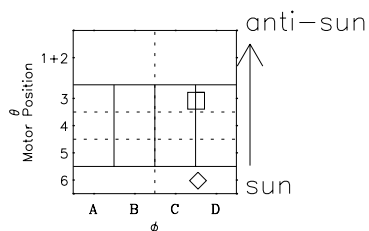

# Galileo EPD Real-Time Six-Sector 97295

Software Version: RTLINE\_R6 V 1.20  
Data Production: 06-03-00  
Plot Production: Sun Sep 16 06:08:24 2001

◇ = Jupiter look direction  
□ = Corotation look direction