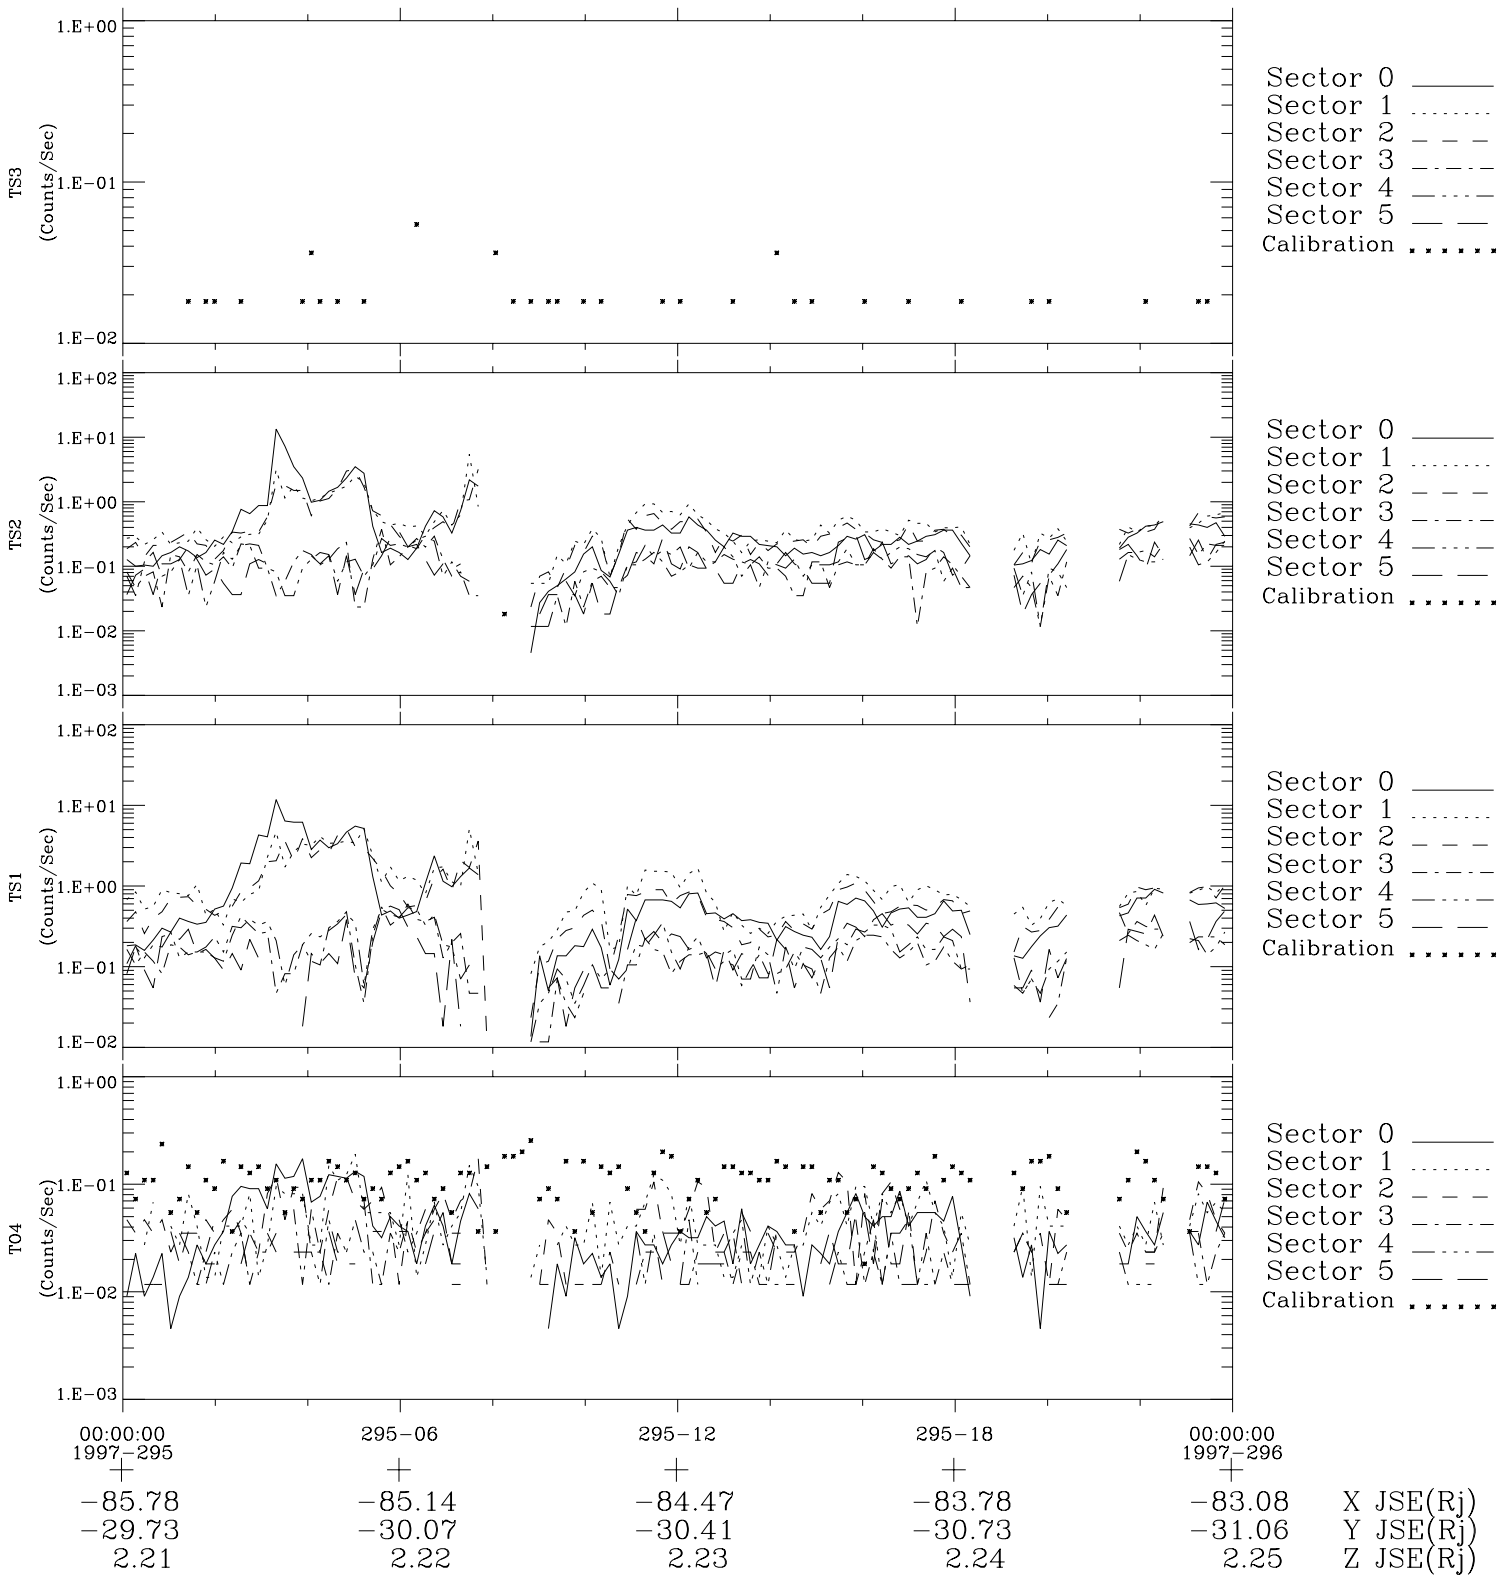

# Galileo EPD Real-Time Six-Sector 97295

Software Version: RTLINE\_R6 V 1.20  
Data Production: 06-03-00  
Plot Production: Sun Sep 16 06:08:23 2001

- ◇ = Jupiter look direction
- = Corotation look direction