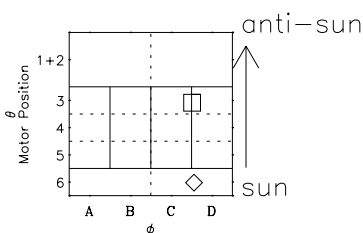

# Galileo EPD Real-Time Six-Sector 97295

Software Version: RTLINE\_R6 V 1.20  
Data Production: 06-03-00  
Plot Production: Sun Sep 16 06:08:23 2001

- ◇ = Jupiter look direction
- = Corotation look direction