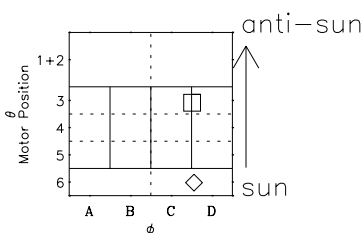

Galileo EPD Real-Time Six-Sector 97295

Software Version: RTLINE_R6 V 1.20
Data Production: 06-03-00
Plot Production: Sun Sep 16 06:08:22 2001

◇ = Jupiter look direction
□ = Corotation look direction