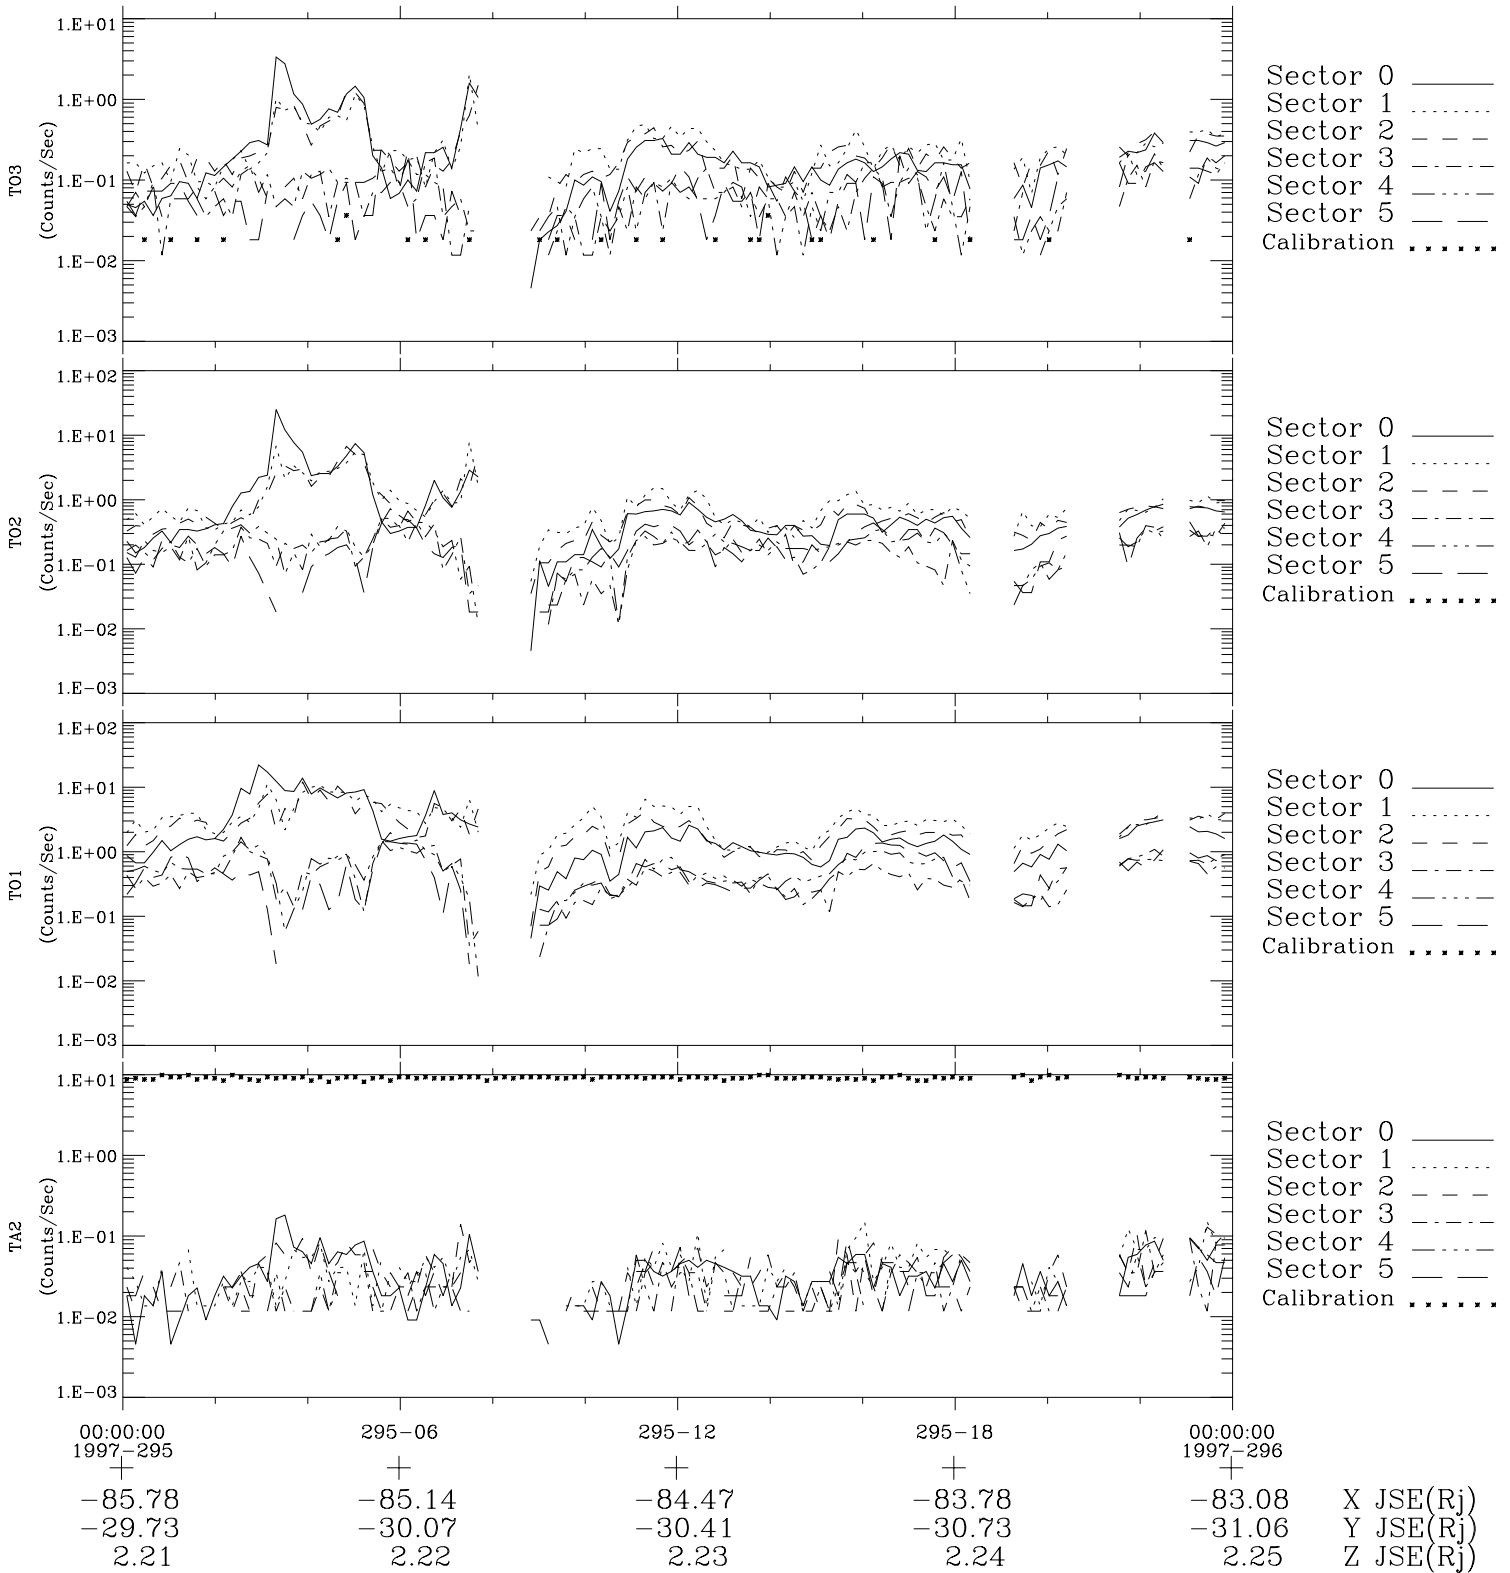

Galileo EPD Real-Time Six-Sector 97295

Software Version: RTLINE_R6 V 1.20
Data Production: 06-03-00
Plot Production: Sun Sep 16 06:08:22 2001

◇ = Jupiter look direction
□ = Corotation look direction