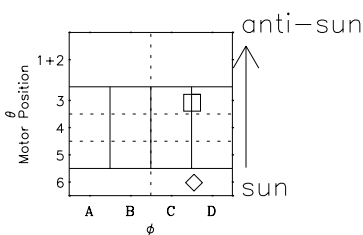

Galileo EPD Real-Time Six-Sector 97295

Software Version: RTLINE_R6 V 1.20
Data Production: 06-03-00
Plot Production: Sun Sep 16 06:08:21 2001

◇ = Jupiter look direction
□ = Corotation look direction