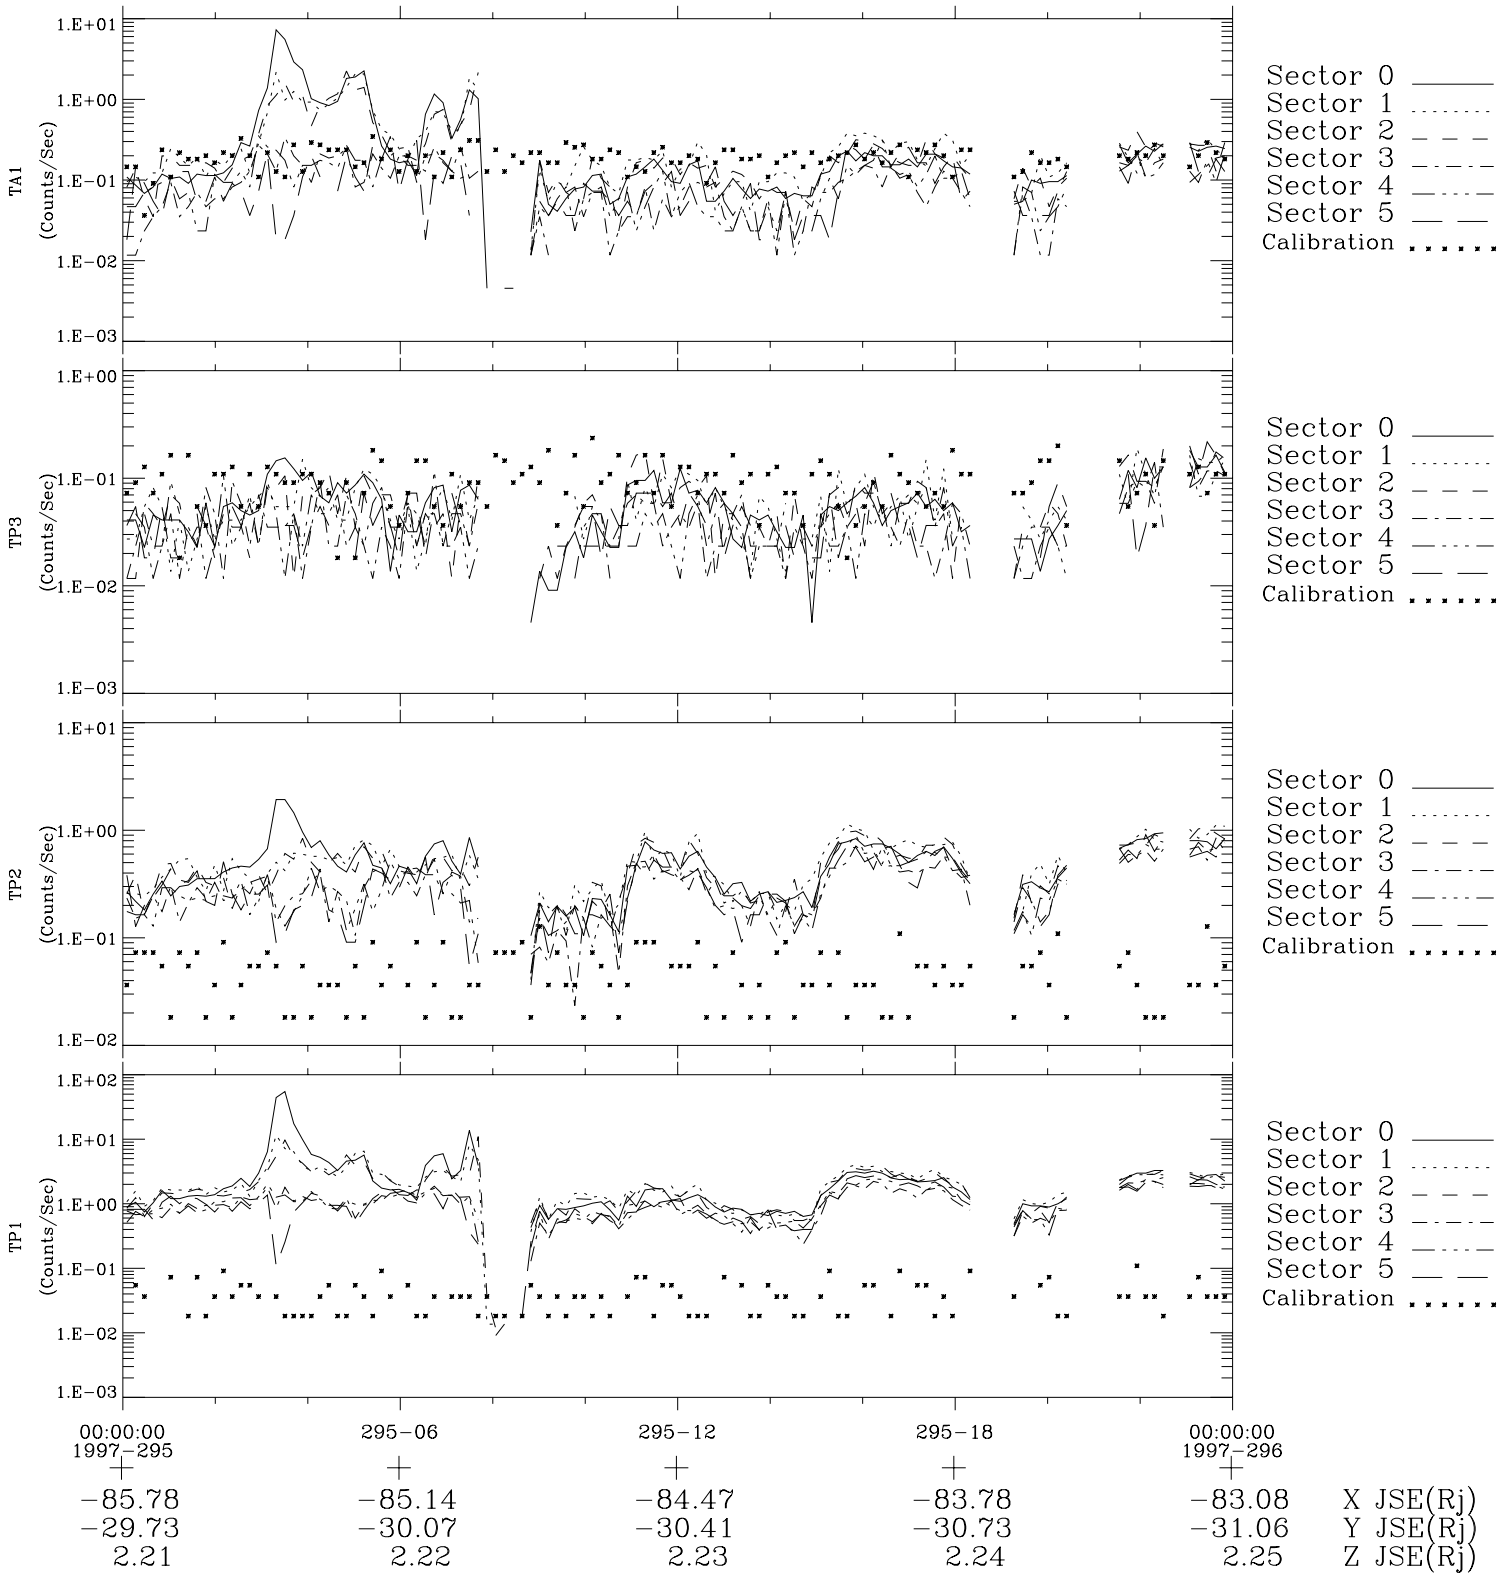

Galileo EPD Real-Time Six-Sector 97295

Software Version: RTLINE_R6 V 1.20
Data Production: 06-03-00
Plot Production: Sun Sep 16 06:08:21 2001

◇ = Jupiter look direction
□ = Corotation look direction