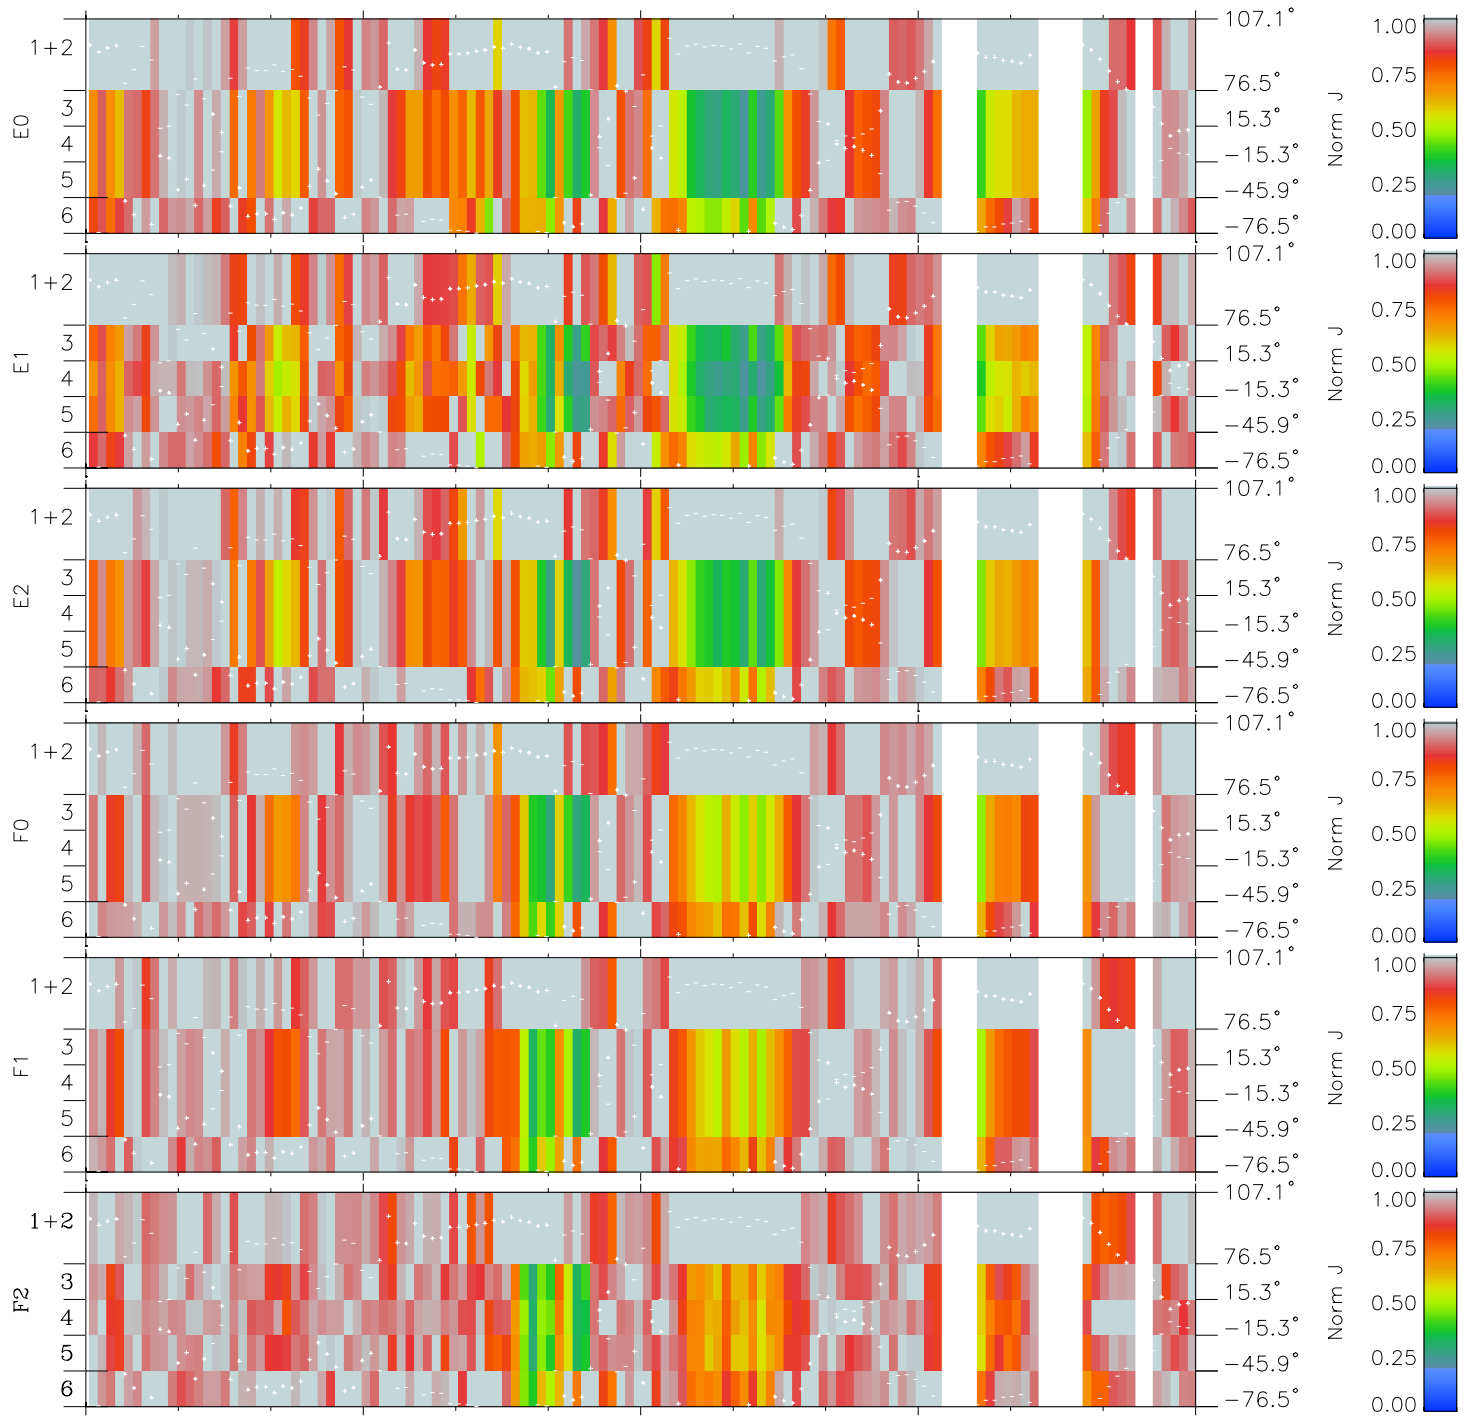

Galileo EPD Real Elevation Anisotropies 97295

Software Version: RTELEV_NORM V 1.20
 Data Production: 06-03-00
 Plot Production: Sun Sep 16 06:07:35 2001
 Color File: wondr3
 Geofactor File: 1.1

00:00:00 1997-295	295-06	295-12	295-18	00:00:00 1997-296	
+	+	+	+	+	
-85.78	-85.14	-84.47	-83.78	-83.08	X JSE(R _j)
-29.73	-30.07	-30.41	-30.73	-31.06	Y JSE(R _j)
2.21	2.22	2.23	2.24	2.25	Z JSE(R _j)

- ◇ = Jupiter look direction
- = Corotation look direction