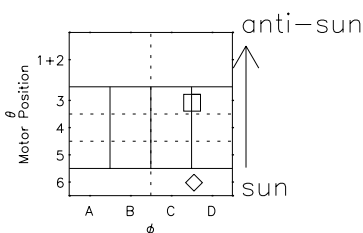

Galileo EPD Real Elevation Anisotropies 97295

Software Version: RTELEV_NORM V 1.20
 Data Production: 06-03-00
 Plot Production: Sun Sep 16 06:07:35 2001
 Color File: wondr3
 Geofactor File: 1.1

00:00:00 1997-295	295-06	295-12	295-18	00:00:00 1997-296	
+	+	+	+	+	
-85.78	-85.14	-84.47	-83.78	-83.08	X JSE(R _j)
-29.73	-30.07	-30.41	-30.73	-31.06	Y JSE(R _j)
2.21	2.22	2.23	2.24	2.25	Z JSE(R _j)

- ◇ = Jupiter look direction
- = Corotation look direction