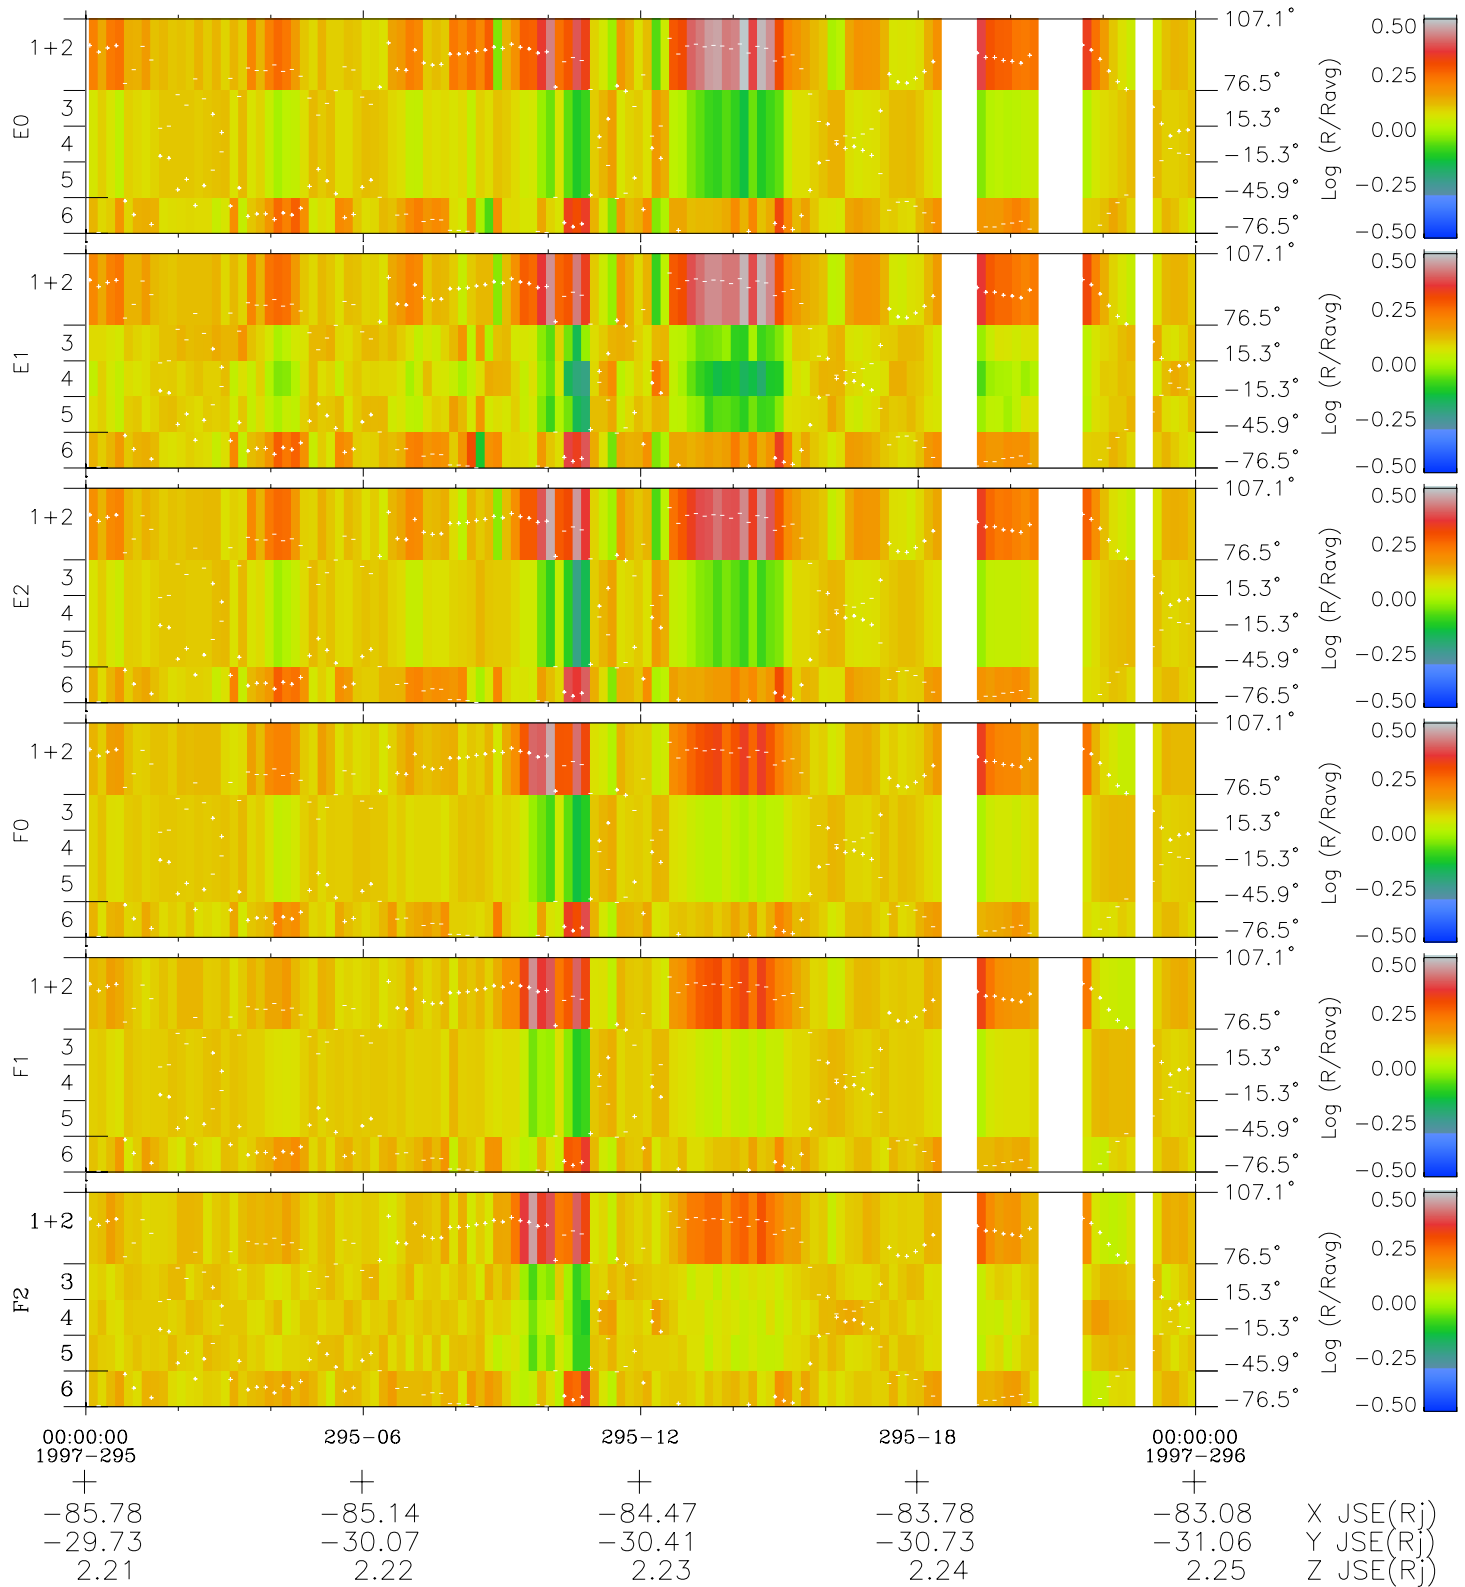

Galileo EPD Real Elevation Anisotropies 97295

Software Version: RTELEV_MEAN V 1.20
 Data Production: 06-03-00
 Plot Production: Sun Sep 16 06:07:12 2001
 Color File: wondr3
 Geofactor File: 1.1

- ◇ = Jupiter look direction
- = Corotation look direction