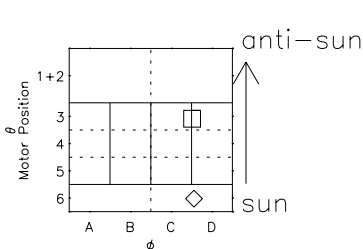

Galileo EPD Real Elevation Anisotropies 97295

Software Version: RTELEV_MEAN V 1.20
 Data Production: 06-03-00
 Plot Production: Sun Sep 16 06:07:12 2001
 Color File: wondr3
 Geofactor File: 1.1

- ◇ = Jupiter look direction
- = Corotation look direction