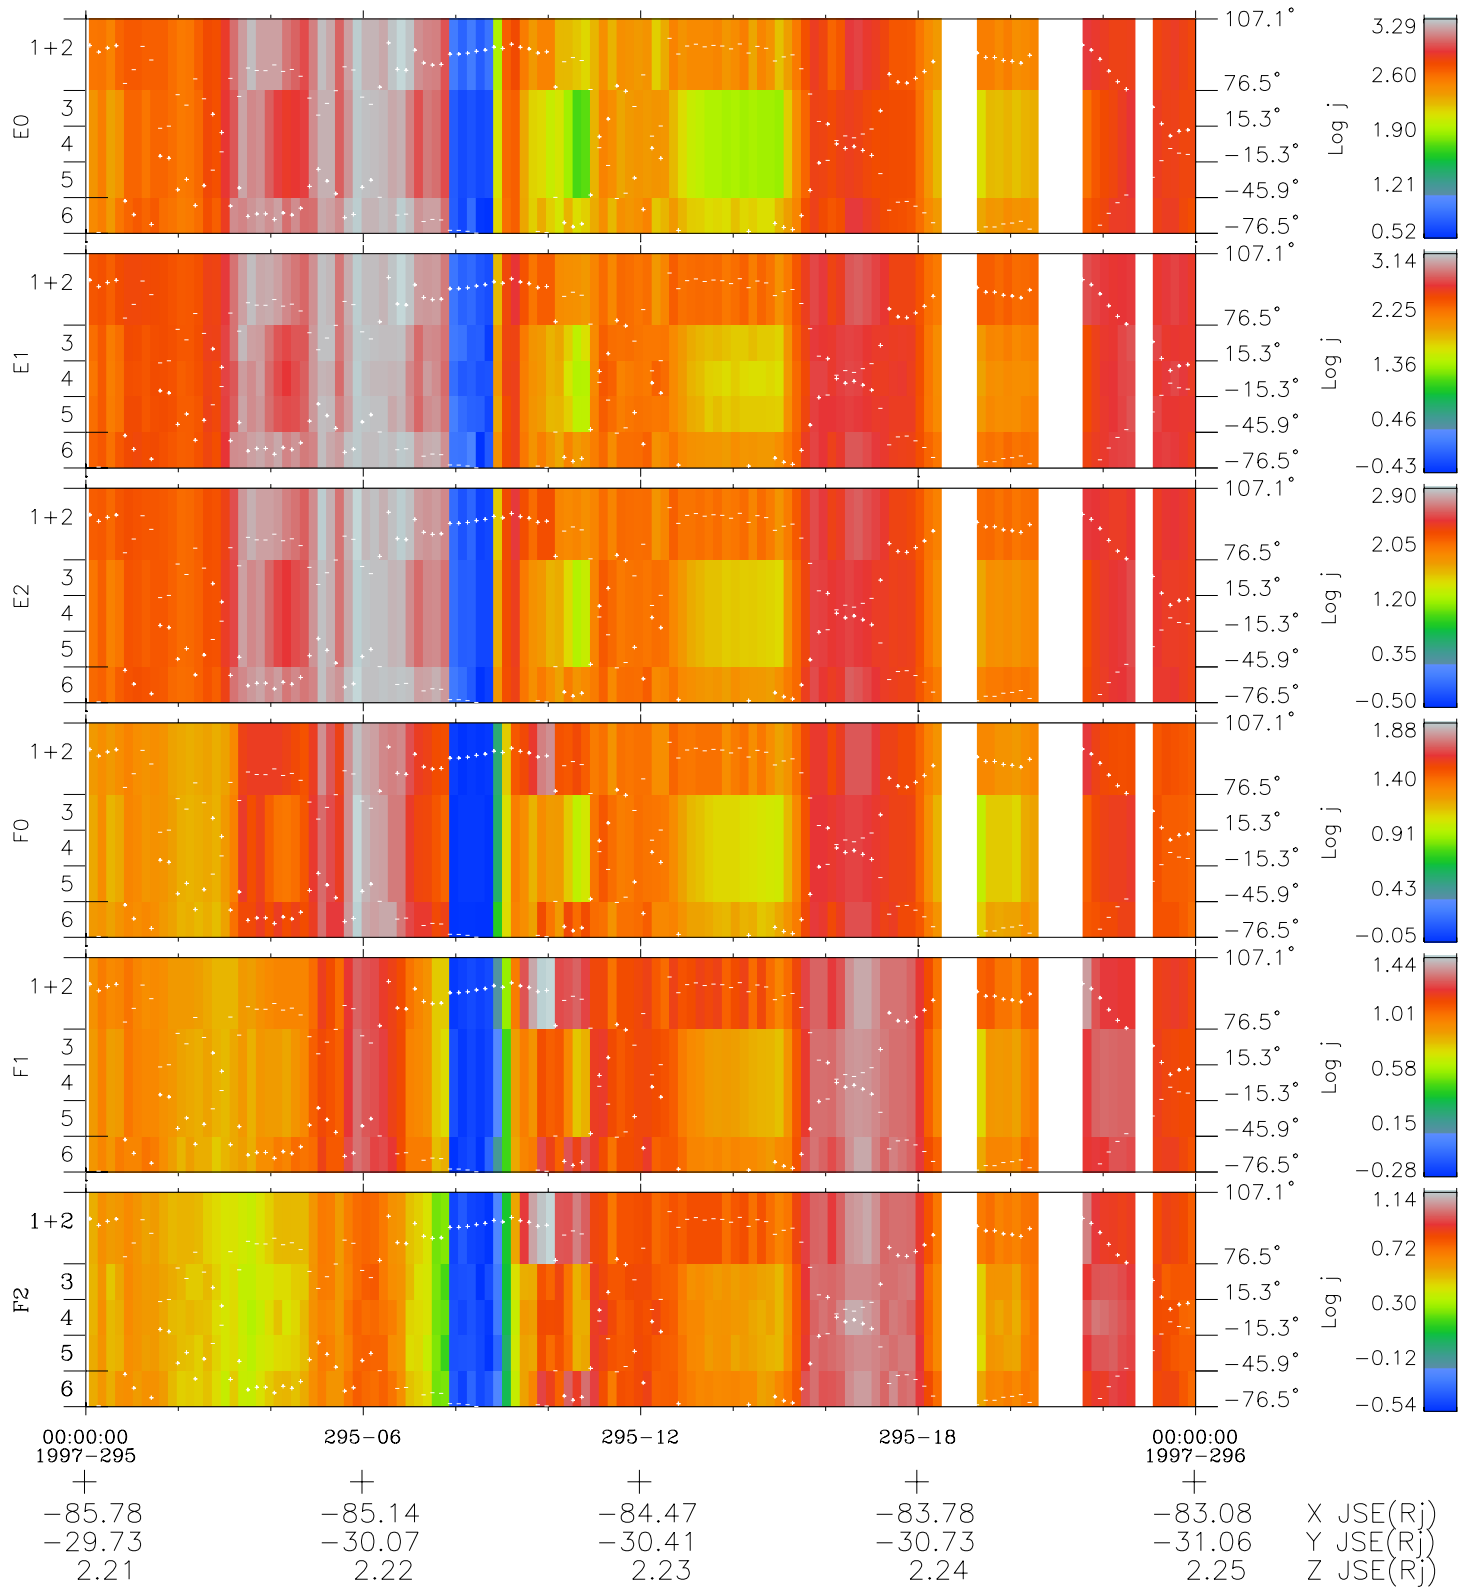

# Galileo EPD Real Elevation Anisotropies 97295

Software Version: RTELEV\_FLUX V 1.20  
 Data Production: 06-03-00  
 Plot Production: Sun Sep 16 06:07:24 2001  
 Color File: wondr3  
 Geofactor File: 1.1

- ◇ = Jupiter look direction
- = Corotation look direction