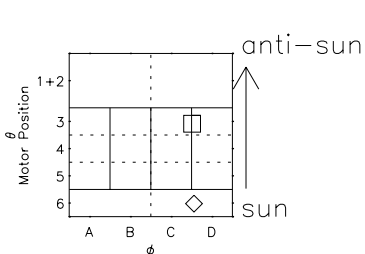

Galileo EPD Real Elevation Anisotropies 97295

Software Version: RTELEV_MEAN V 1.20
Data Production: 06-03-00
Plot Production: Sun Sep 16 06:07:06 2001
Color File: wondr3
Geofactor File: 1.1

- ◇ = Jupiter look direction
- = Corotation look direction