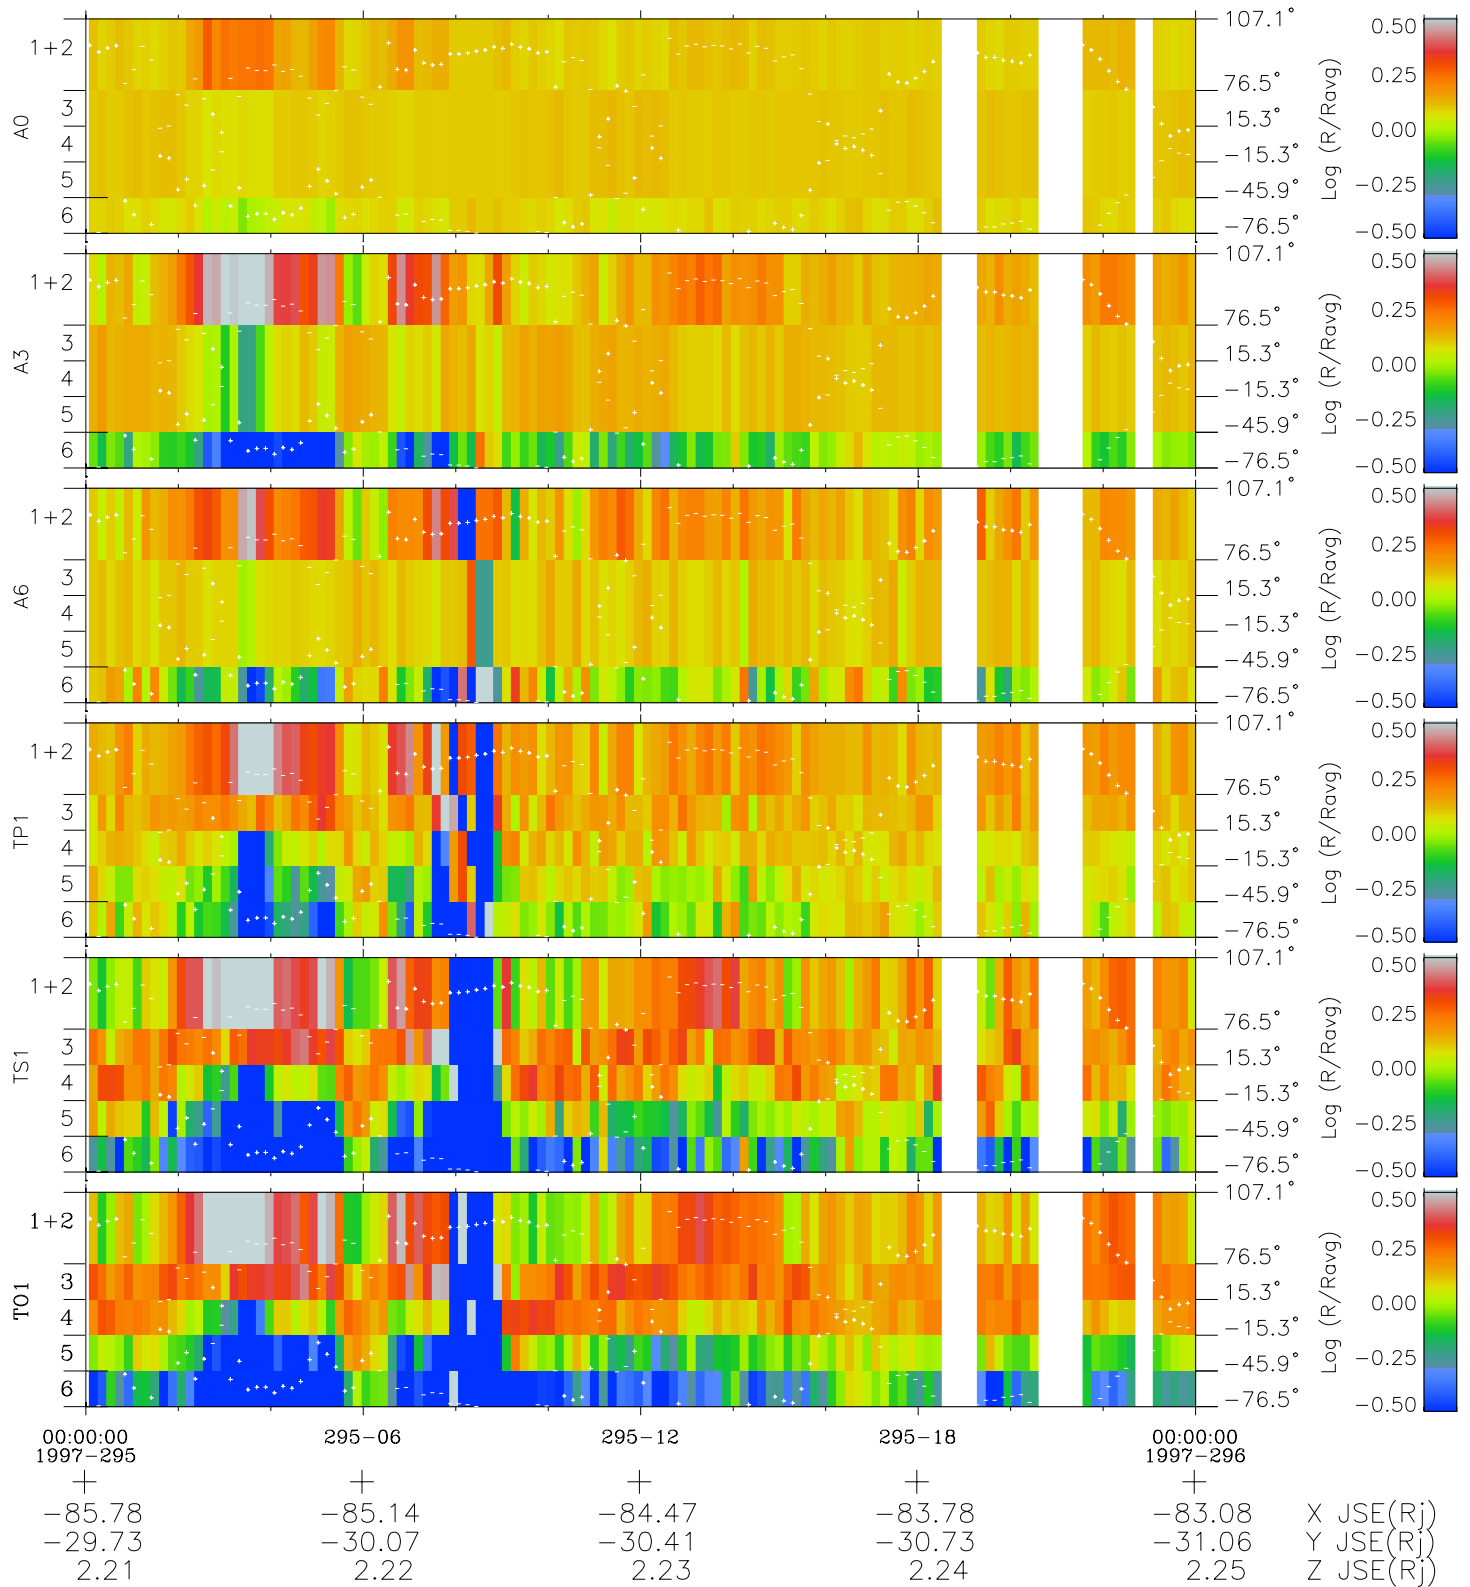

Galileo EPD Real Elevation Anisotropies 97295

Software Version: RTELEV_MEAN V 1.20
Data Production: 06-03-00
Plot Production: Sun Sep 16 06:07:06 2001
Color File: wondr3
Geofactor File: 1.1

- ◇ = Jupiter look direction
- = Corotation look direction