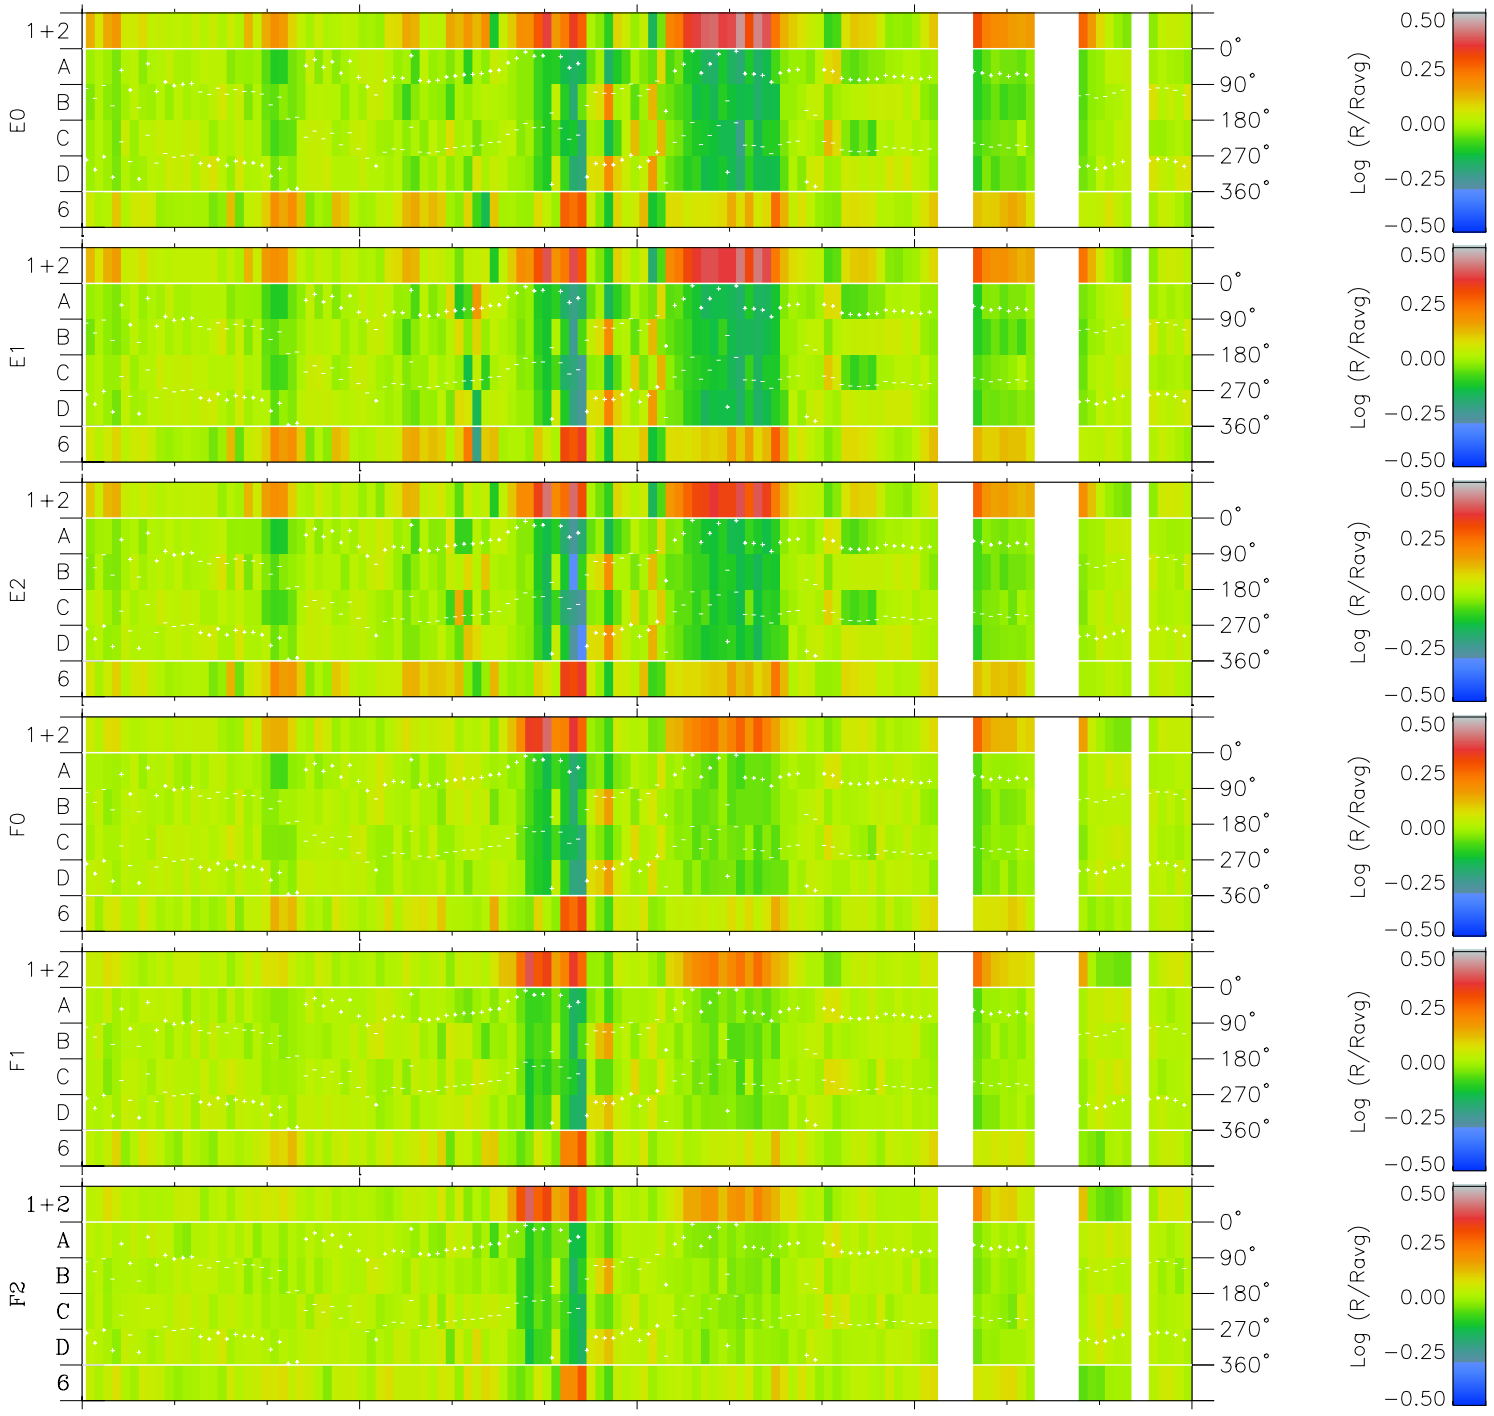

Galileo EPD Real Time Azimuth Anisotropies 97295

Software Version: RTAZIM_MEAN V 1.20
 Data Production: 06-03-00
 Plot Production: Sun Sep 16 06:07:47 2001
 Color File: wondr3
 Geofactor File: 1.1

00:00:00 1997-295	295-06	295-12	295-18	00:00:00 1997-296	
+	+	+	+	+	X JSE(R _j)
-85.78	-85.14	-84.47	-83.78	-83.08	Y JSE(R _j)
-29.73	-30.07	-30.41	-30.73	-31.06	Z JSE(R _j)
2.21	2.22	2.23	2.24	2.25	

- ◇ = Jupiter look direction
- = Corotation look direction