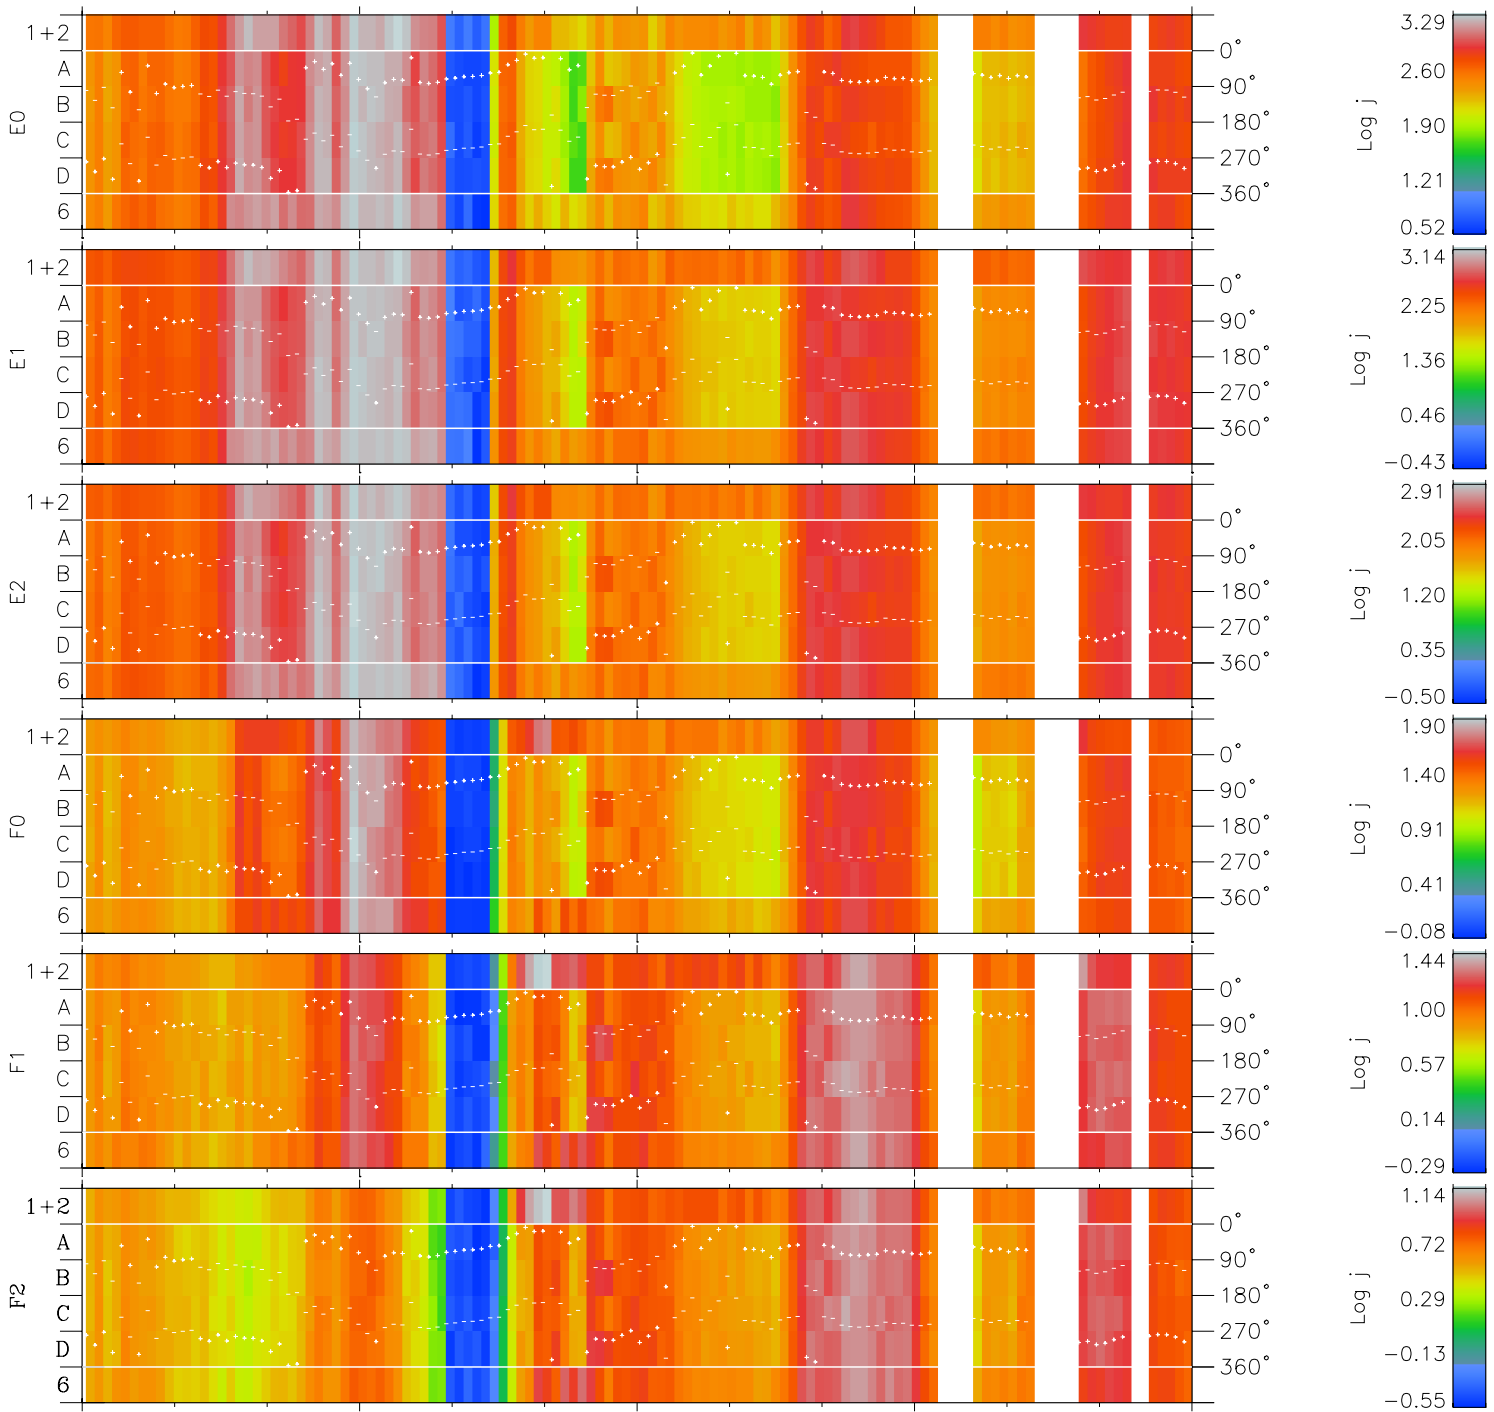

Galileo EPD Real Time Azimuth Anisotropies 97295

Software Version: RTAZIM_FLUX V 1.20
Data Production: 06-03-00
Plot Production: Sun Sep 16 06:07:58 2001
Color File: wondr3
Geofactor File: 1.1

00:00:00 1997-295	295-06	295-12	295-18	00:00:00 1997-296	
+	+	+	+	+	X JSE(R _j)
-85.78	-85.14	-84.47	-83.78	-83.08	Y JSE(R _j)
-29.73	-30.07	-30.41	-30.73	-31.06	Z JSE(R _j)
2.21	2.22	2.23	2.24	2.25	

- ◇ = Jupiter look direction
- = Corotation look direction