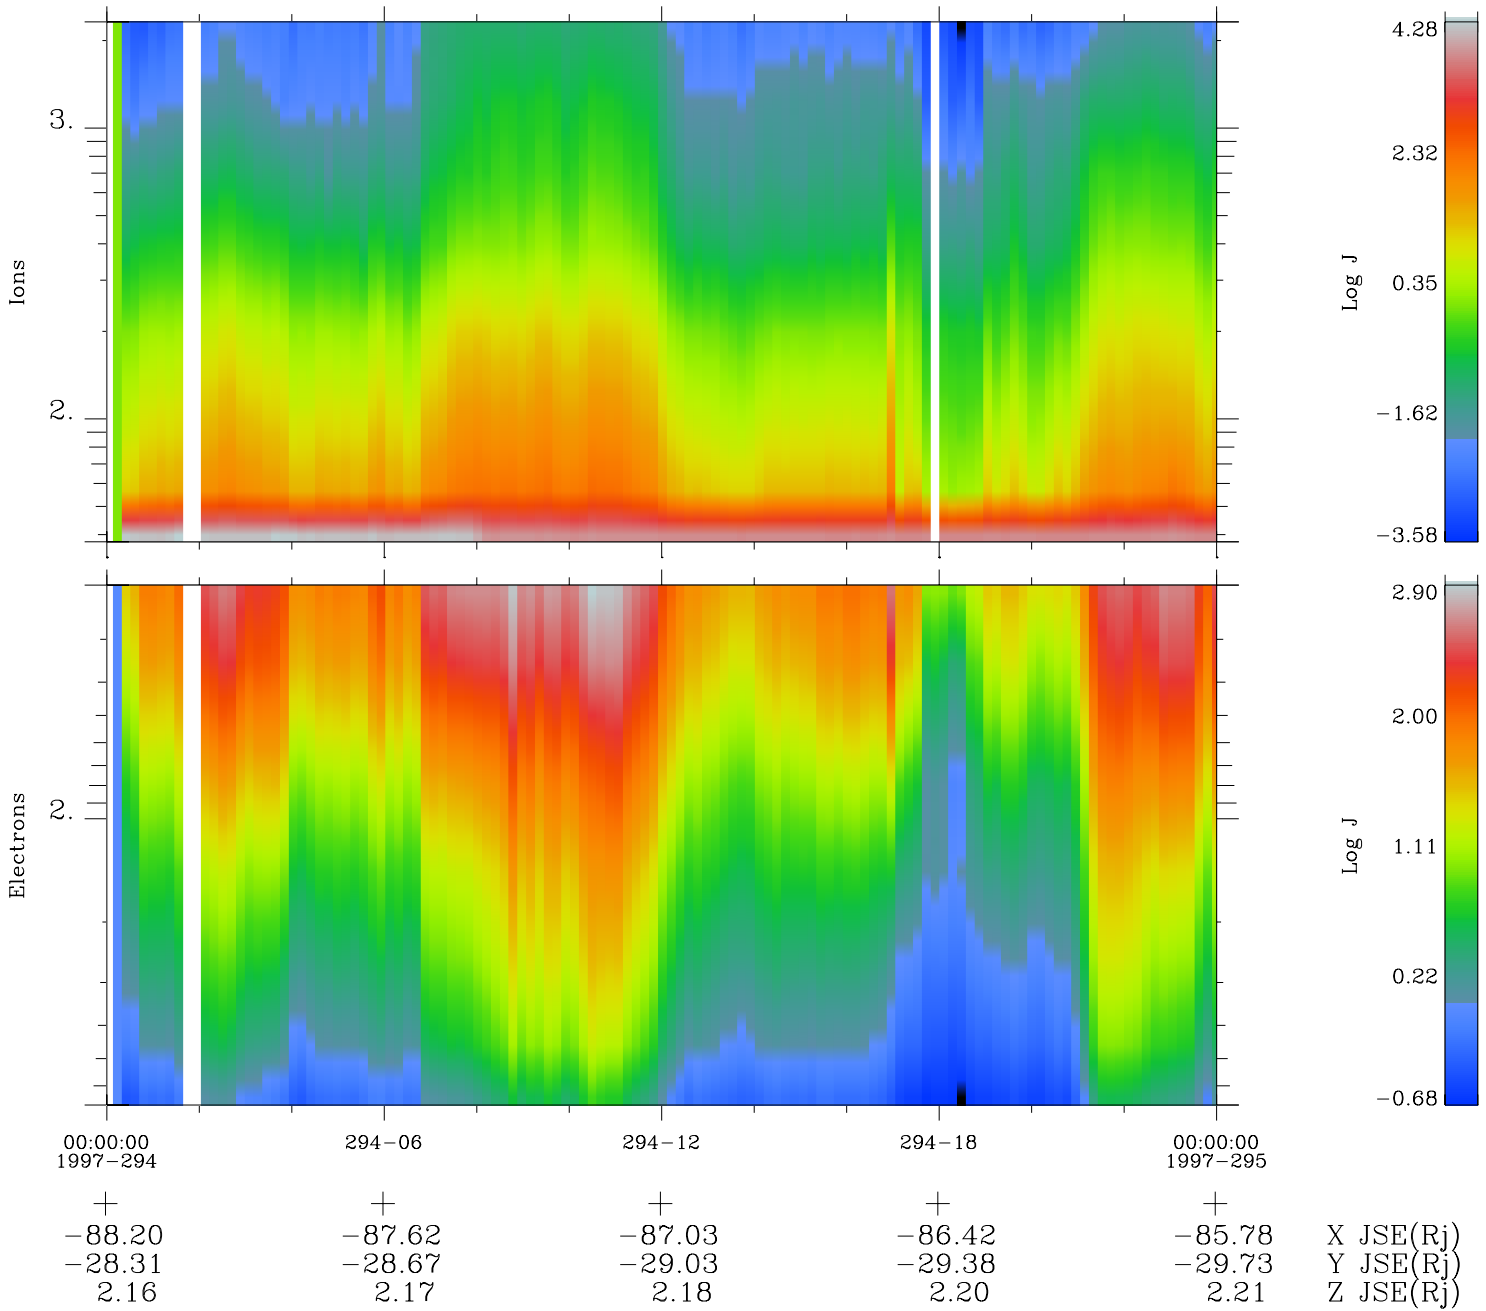

# Galileo EPD Real Time Omni Spectrum 97294

Software Version: RTSPEC\_OMNI V 1.20  
 Data Production: 06-03-00  
 Plot Production: Sun Sep 16 05:58:05 2001  
 Color File: wondr3  
 Geofactor File: 1.1

- ◇ = Jupiter look direction
- = Corotation look direction