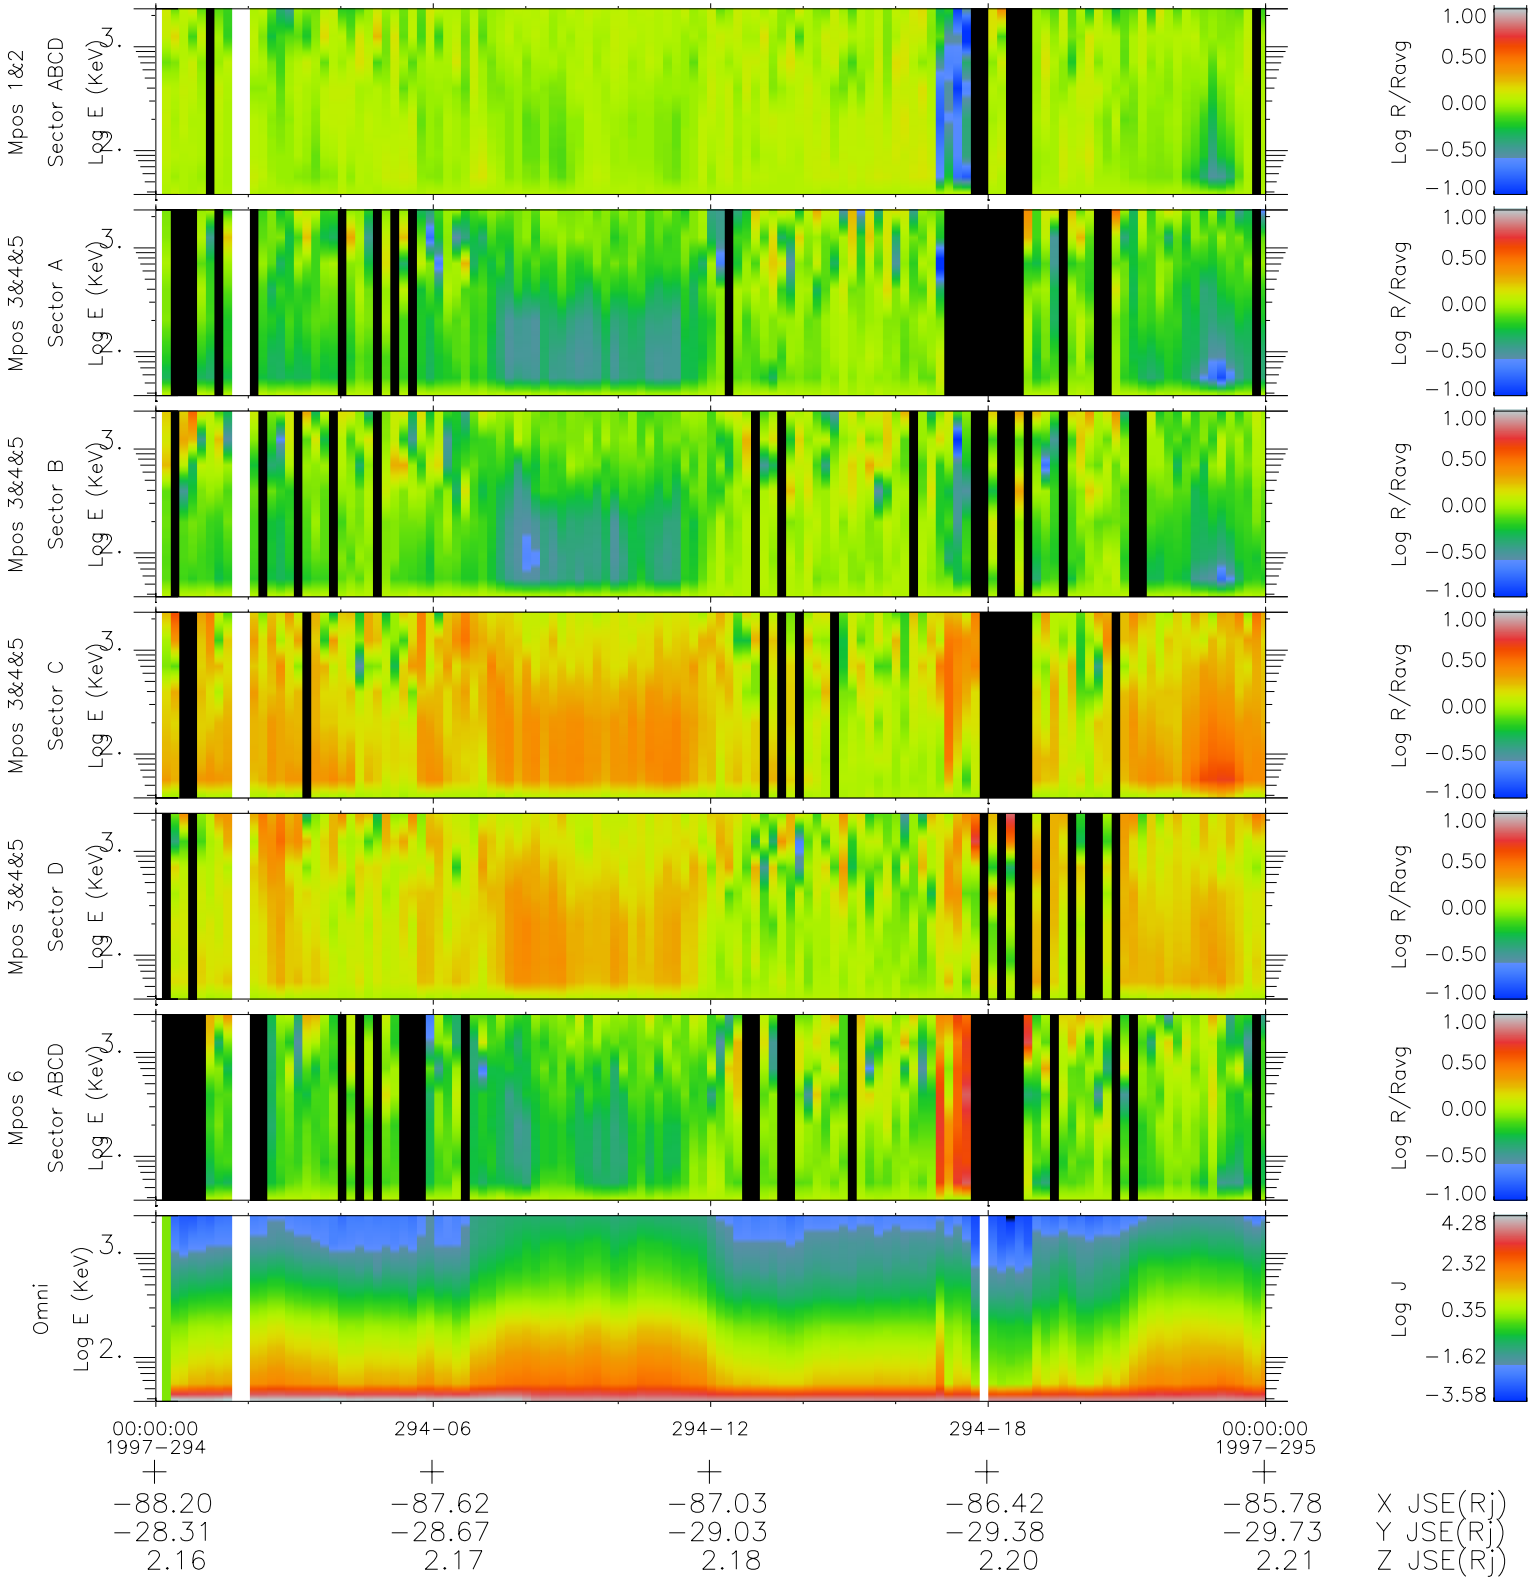

# Galileo EPD Real Time R6 Ions Spectra 97294

Software Version: RTSPEC\_R6 V 1.20  
 Data Production: 06-03-00  
 Plot Production: Sun Sep 16 05:57:51 2001  
 Color File: wondr3  
 Geofactor File: 1.1

◇ = Jupiter look direction  
 □ = Corotation look direction