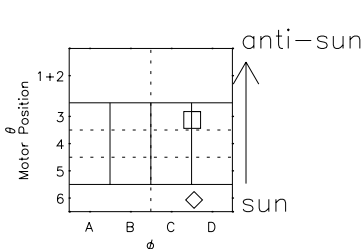

# Galileo EPD Real Time R6 Ions Spectra 97294

Software Version: RTSPEC\_R6 V 1.20  
 Data Production: 06-03-00  
 Plot Production: Sun Sep 16 05:57:51 2001  
 Color File: wondr3  
 Geofactor File: 1.1

◇ = Jupiter look direction  
 □ = Corotation look direction